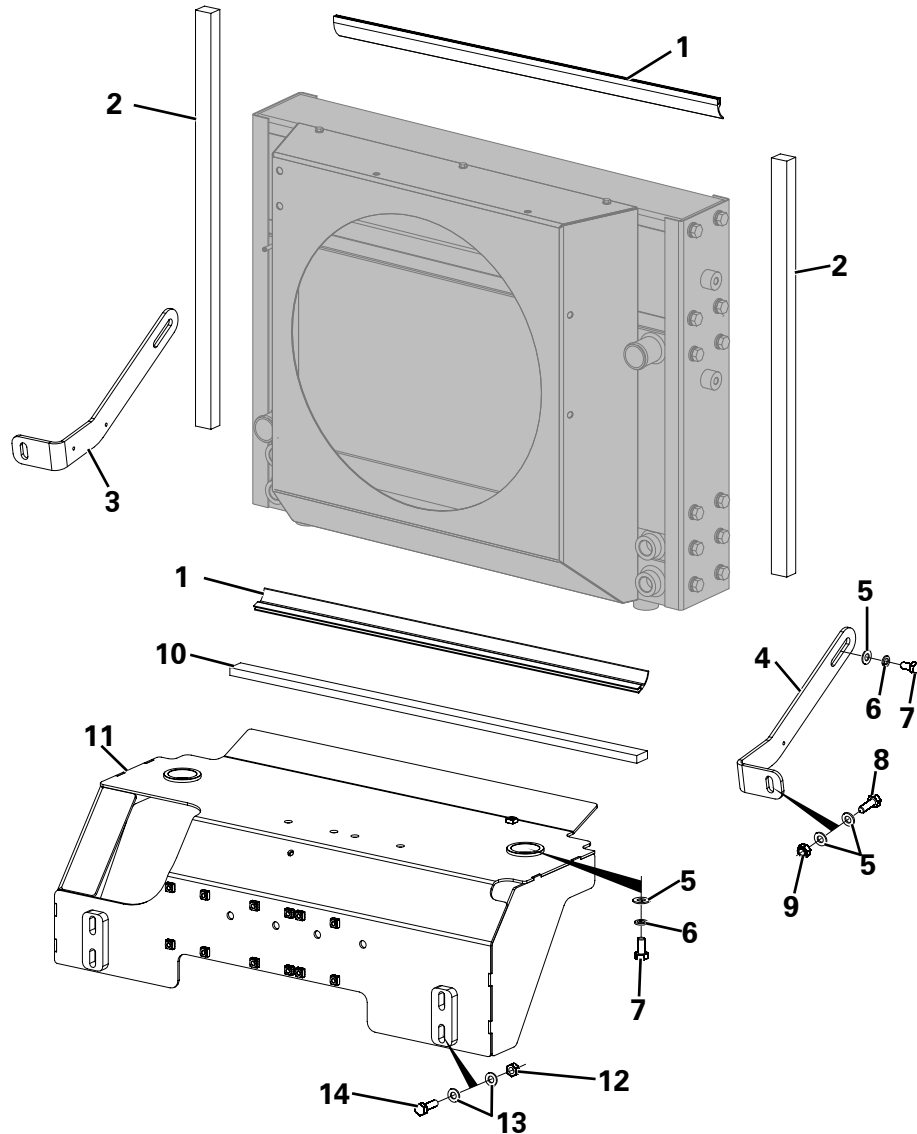

RADIATORS SEALS AND FIXINGS

Item	Part No.	Description	Qty	U/M
1	T102051	SEAL (TOP & BOTTOM)	2.0	EA
2	T104352	RADIATOR SIDE SEAL	2.0	EA
3	T104360	RADIATOR STAY RH	1.0	EA
4	T104361	RADIATOR STAY LH	1.0	EA
5	T14748	HEAVY DUTY WASHER	8.0	EA
6	T14080	SPRING WASHER	4.0	EA
7	T102903	SET SCREW	4.0	EA
8	T100470	SET SCREW	2.0	EA
9	T14283	STOVER NUT	2.0	EA
10	T104351	RADIATOR BOTTOM SEAL	1.0	EA
11	T104355	RADIATOR MOUNTING ASSY	1.0	EA
12	T13064	STOVER NUT	4.0	EA
13	T10734	HEAVY DUTY WASHER	8.0	EA
14	T17079	SET SCREW	4.0	EA