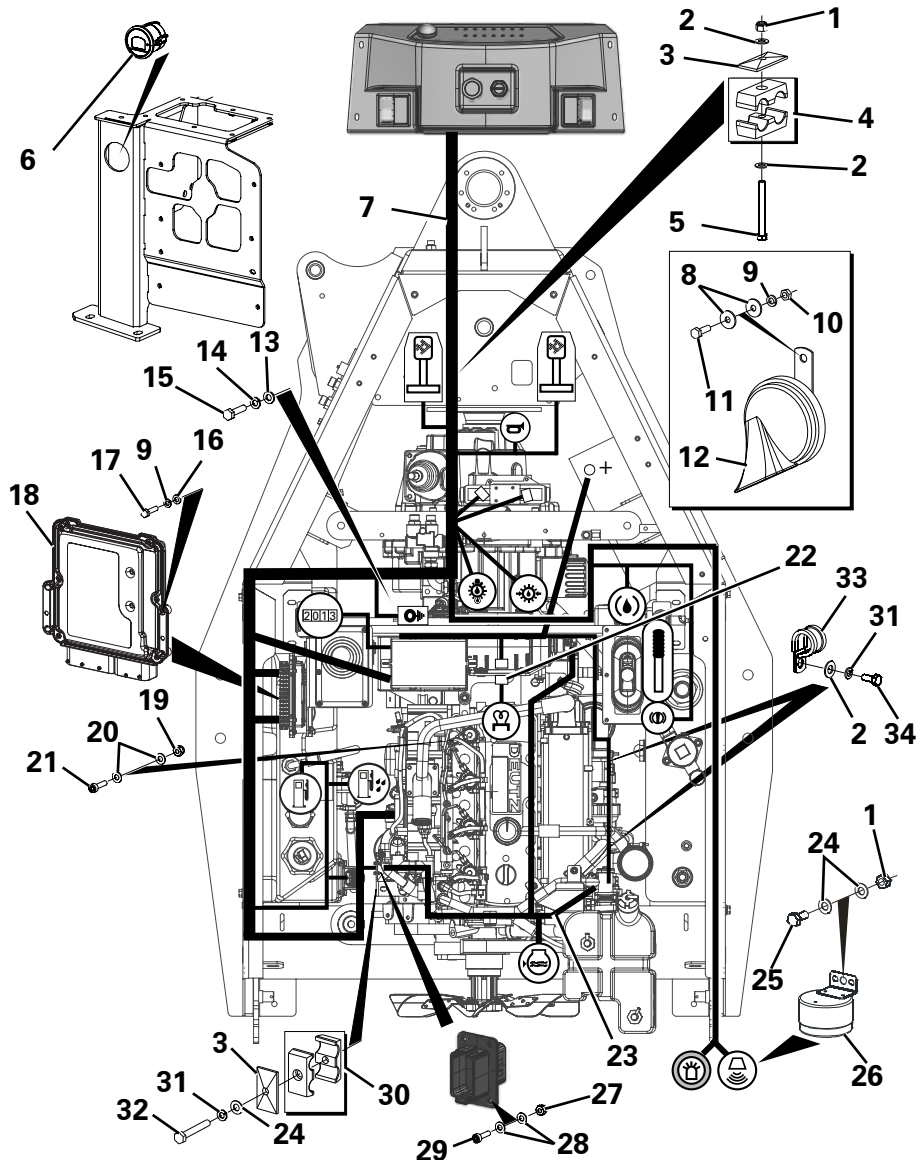

VEHICLE HARNESS

Item	Part No.	Description	Qty	U/M
1	T13457	NYLOC NUT	2.0	EA
2	T9345	HEAVY DUTY WASHER	4.0	EA
3	T101901	COVER PLATE	2.0	EA
4	T102605	PIPE CLAMP	1.0	EA
5	T16666	BOLT	1.0	EA
6	T104837	HOURMETER - CAN READER	1.0	EA
* 7	T105483	VEHICLE HARNESS	1.0	EA
8	T15830	HEAVY DUTY WASHER	2.0	EA
9	T14837	SPRING WASHER	5.0	EA
10	T10431	NUT	1.0	EA
11	T16477	SET SCREW	1.0	EA
12	T15110	HORN	1.0	EA
13	T19809	WASHER	1.0	EA
14	T14080	SPRING WASHER	1.0	EA
15	T102903	SET SCREW	1.0	EA
16	T13911	WASHER	4.0	EA
17	T16476	SET SCREW	4.0	EA
18	T54346	ECU UNIT DOC	1.0	EA
19	T16613	NYLOC NUT	1.0	EA
20	T16612	WASHER	2.0	EA