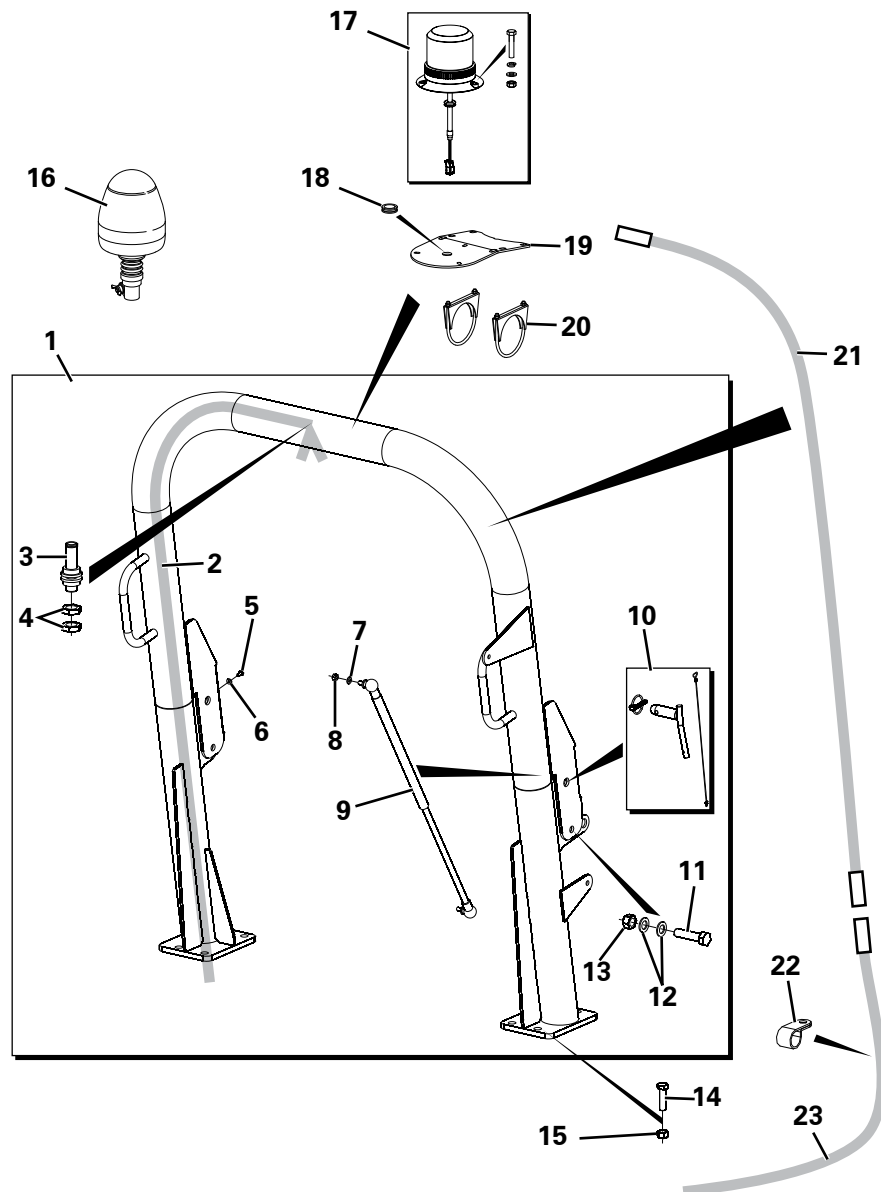

ROPS FRAME ASSEMBLY

Item	Part No.	Description	Qty	U/M
1	T103022	ROPS FRAME	1.0	EA
2	T103116	HARNES	1.0	EA
3	T100134	BEACON STEM	1.0	EA
4	T101154	LOCK NUT	2.0	EA
5	T16477	SET SCREW	2.0	EA
6	T13911	WASHER	2.0	EA
7	T13362	SPRING WASHER	2.0	EA
8	T12509	NUT	2.0	EA
9	T100225	GAS SPRING	1.0	EA
10	T53876	ROPS PIN ASSEMBLY	2.0	EA
11	T53960	BOLT	2.0	EA
12	T53962	WASHER	4.0	EA
13	T53961	NYLOC NUT	2.0	EA
14	T15571	BOLT	8.0	EA
15	T14910	STOVER NUT	8.0	EA
16	T105576	LED BEACON	1.0	EA
* 17	T105328	GREEN BEACON	1.0	EA
* 18	T9538	GROMMET	1.0	EA
* 19	T104167	BEACON MOUNTING PLATE	1.0	EA
* 20	T102412	CLAMP	2.0	EA
* 21	T104180	GREEN BEACON HARNESS	1.0	EA
* 22	T9078	P CLIP	1.0	EA
* 23	T104625	MOTION INHIBIT HARNESS	1.0	EA