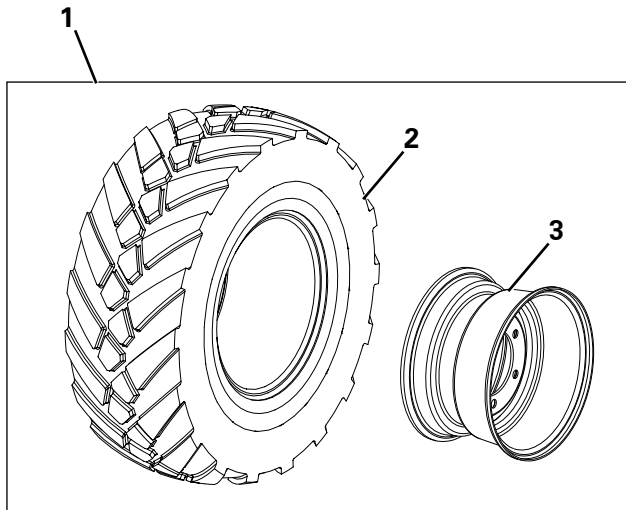

MPT WHEEL & TYRE ASSEMBLY

Item	Part No.	Description	Qty	U/M
1	T104011	WHEEL ASSEMBLY	4.0	EA
2	T54144	TYRE	1.0	EA
3	T102372	WHEEL RIM	1.0	EA