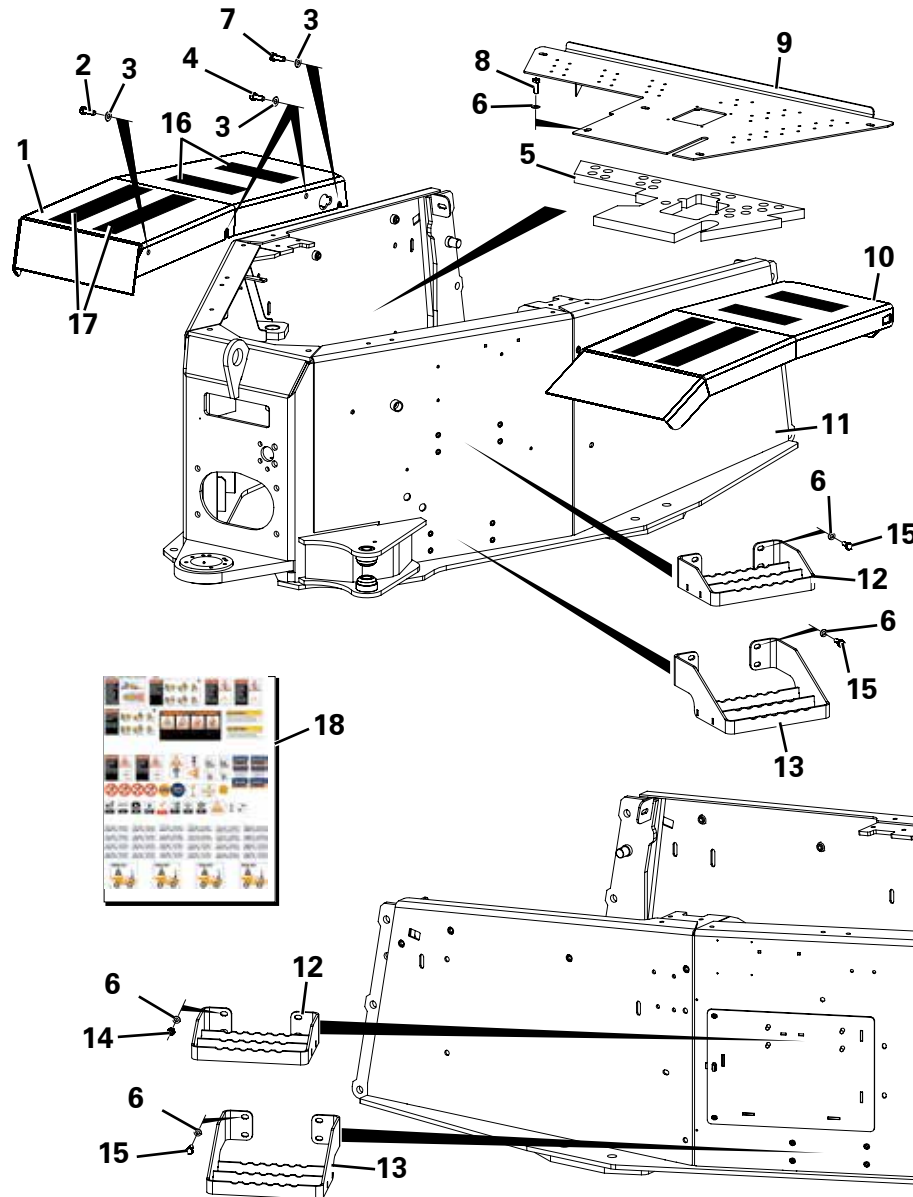

REAR CHASSIS ASSEMBLY

Item	Part No.	Description	Qty	U/M
1	T103113	REAR MUDGUARD R/H	1.0	EA
2	T14078	SET SCREW	2.0	EA
3	T14748	HEAVY DUTY WASHER	8.0	EA
4	T14077	SET SCREW	4.0	EA
5	T104537	SOUND INSULATION (FLOORPLATE)	1.0	EA
6	T10734	HEAVY DUTY WASHER	21.0	EA
7	T102903	SET SCREW	2.0	EA
8	T16505	SET SCREW	5.0	EA
9	T104478	FLOORPLATE SHUTTLE	1.0	EA
10	T103114	REAR MUDGUARD L/H	1.0	EA
11	T104350	REAR CHASSIS	1.0	EA
12	T100147	STEP (UPPER)	2.0	EA
13	T100148	STEP (LOWER)	2.0	EA
14	T13064	PHILIDAS NUT	4.0	EA
15	T20618	SET SCREW	12.0	EA
* 16	T101567	ANTI SLIP MAT	4.0	EA
17	T100743	ANTI SLIP MAT	4.0	EA
18	T102500	SAFETY DECALS-(UK)	1.0	EA
	T102536	SAFETY DECALS-(CON)	1.0	EA