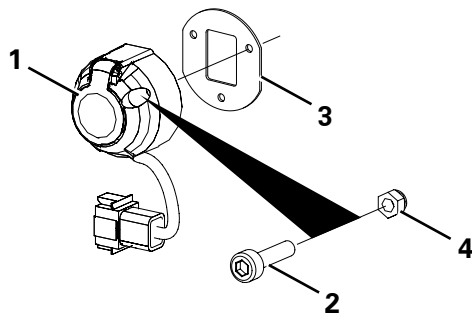

TRAILER SOCKET

Item	Part No.	Description	Qty	U/M
1	T102831	TRAILER SOCKET	1.0	EA
2	T19583	CAP HEAD SCREW	3.0	EA
3	T105933	SANDWICH PLATE	1.0	EA
4	T16613	NYLOC NUT	3.0	EA