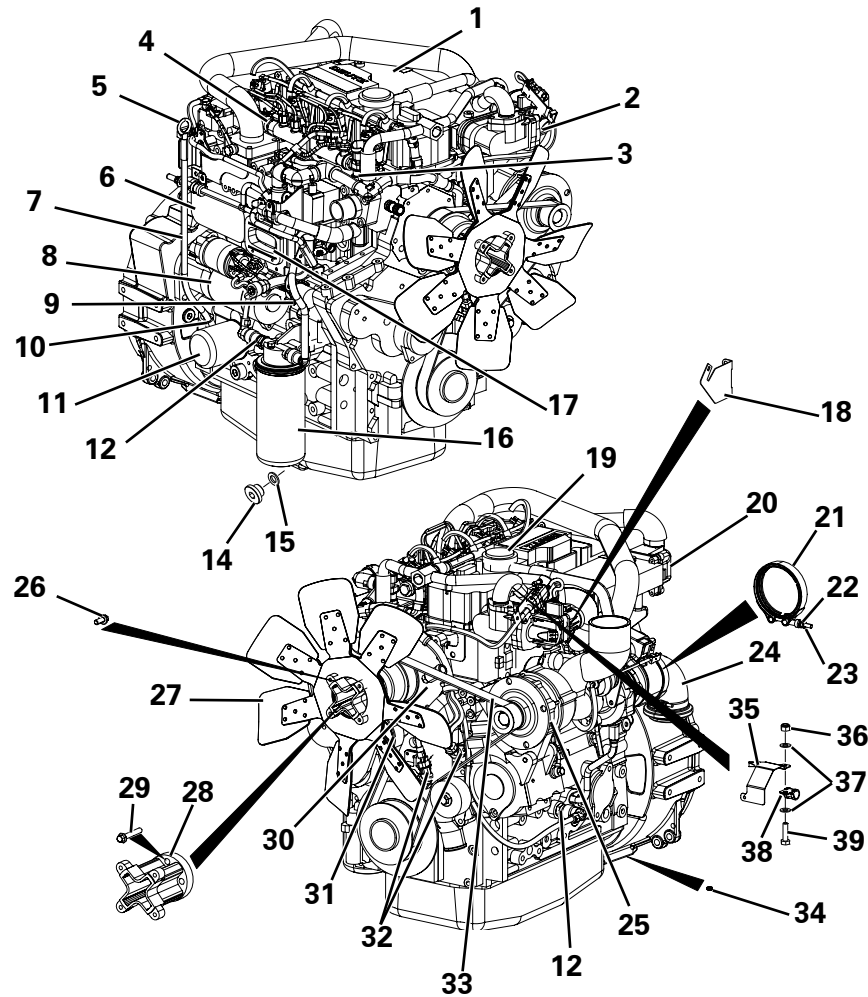

ENGINE & ACCESSORIES

Item	Part No.	Description	Qty	U/M
19	T54313	OIL CAP	1.0	EA
20	T54354	EXHAUST VALVE (AFTER COOLER)	1.0	EA
21	T54329	V CLAMP EXHAUST ELBOW	1.0	EA
22	T54331	WASHER FOR V CLAMP	1.0	EA
23	T54330	NUT FOR V CLAMP	1.0	EA
24	T54328	EXHAUST ELBOW	1.0	EA
25	T54322	ALTERNATOR	1.0	EA
26	T54334	BOLT	4.0	EA
27	T54333	FAN	1.0	EA
28	T54379	FAN SPACER	1.0	EA
29	T54380	BOLT	4.0	EA
30	T54319	PUMP - COOLANT	1.0	EA
31	T54352	FAN BELT TENSIONER	1.0	EA
32	T54323	SENSOR - MAG PICK UP	2.0	EA
33	T54320	FANBELT	1.0	EA
34	T104658	GROMMET	1.0	EA
35	T104635	EGR SPLASHGUARD	1.0	EA
36	T19007	STOVER NUT	3.0	EA
37	T12973	WASHER	6.0	EA
38	T104644	P CLIP	3.0	EA
39	T7465	SET SCREW	3.0	EA