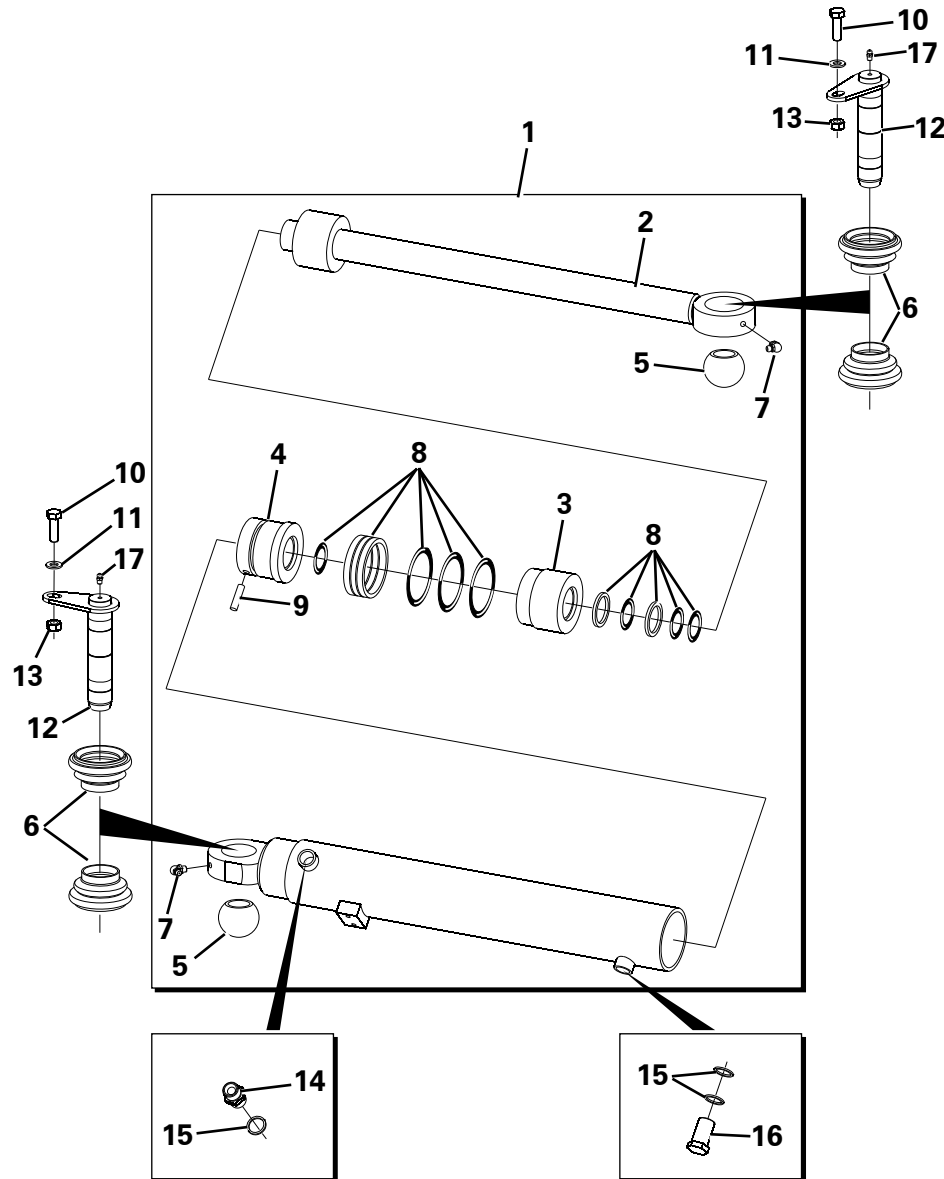

STEERING RAM ASSEMBLY

Item	Part No.	Description	Qty	U/M
1	T102158	STEERING RAM	1.0	EA
2	T53446	ROD ASSY	1.0	EA
3	T53449	GLAND	1.0	EA
4	T53450	PISTON HEAD	1.0	EA
5	T53447	SPHERICAL BEARING	2.0	EA
6	T107229	RAM DUST SEAL	4.0	EA
7	T53406	GREASE NIPPLE	2.0	EA
8	T53448	SEAL KIT	1.0	EA
9	T54413	SET SCREW	1.0	EA
10	T16505	SET SCREW	2.0	EA
11	T10734	HEAVY DUTY WASHER	2.0	EA
12	T100361	PIVOT PIN	2.0	EA
13	T13064	PHILIDAS NUT	2.0	EA
14	T13936	ADAPTOR	1.0	EA
15	T5596	DOWTY WASHER	3.0	EA
16	T52641	BANJO BOLT	1.0	EA
17	T16586	GREASE NIPPLE	2.0	EA