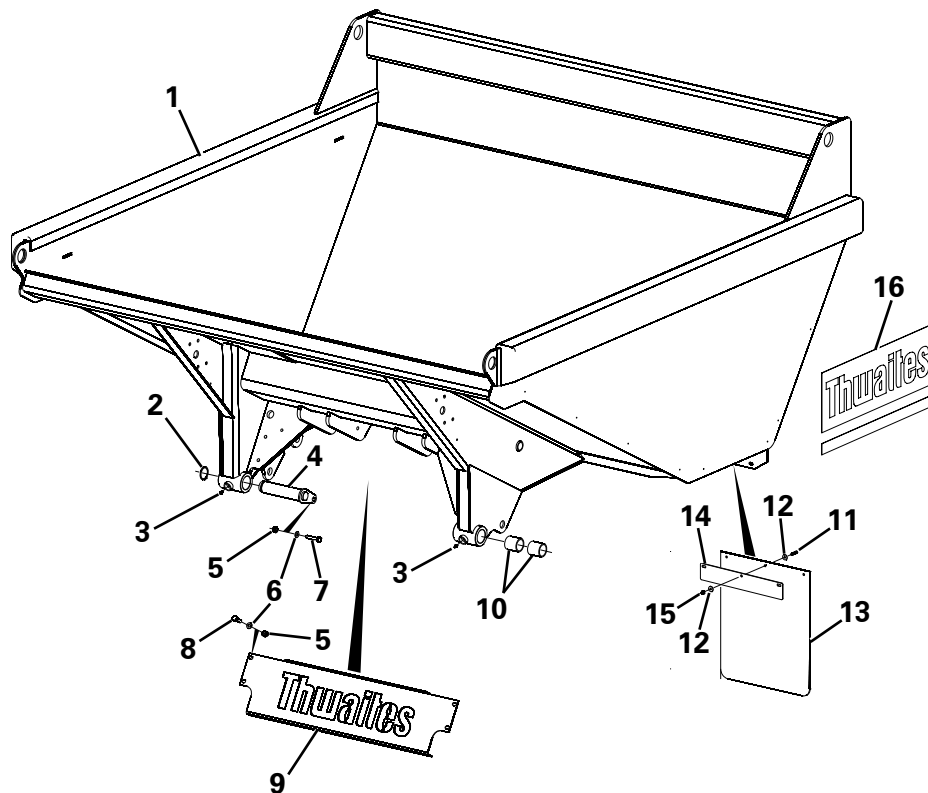

SKIP ASSEMBLY

Item	Part No.	Description	Qty	U/M
1	T100078	SKIP	1.0	EA
2	T100099	CIRCLIP	2.0	EA
3	T16586	GREASE NIPPLE	2.0	EA
4	T101150	SKIP PIVOT PIN	2.0	EA
5	T13064	PHILIDAS NUT	6.0	EA
6	T10734	HEAVY DUTY WASHER	6.0	EA
7	T16501	BOLT	2.0	EA
8	T20618	SET SCREW	4.0	EA
9	T100153	NAMEPLATE	1.0	EA
10	T100029	BUSH	4.0	EA
11	T18162	SOCKET DOME HEAD SCREW	6.0	EA
12	T15830	HEAVY DUTY WASHER	12.0	EA
13	T100027	MUDFLAP RUBBER	2.0	EA
14	T100304	MUDFLAP RETAINER	2.0	EA
15	T13910	PHILIDAS NUT	6.0	EA
16	T103267	RECTANGULAR SKIP DECAL	2.0	EA