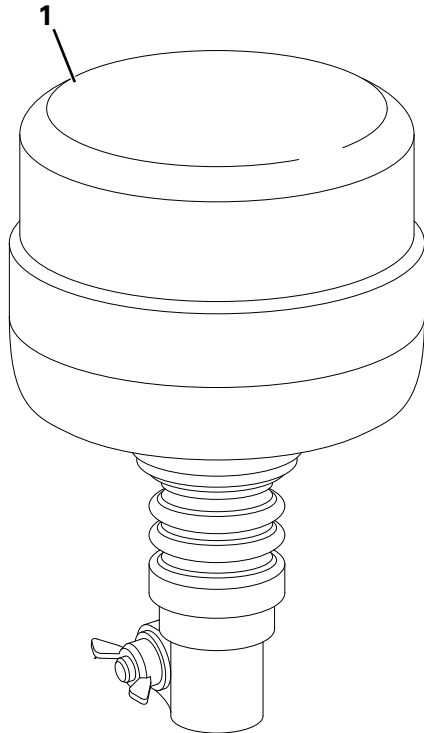

LED BEACON (R65)

Item	Part No.	Description	Qty	U/M
1	T105578	LED BEACON	1.0	EA