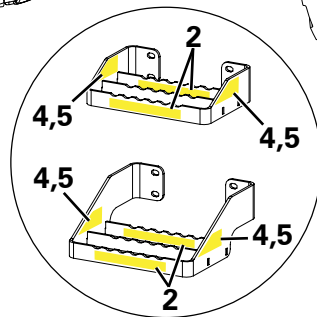

HI-VIS DECAL KIT

Item	Part No.	Description	Qty	U/M
1	T105565	HI-VIS DECAL KIT	1.0	EA
2		STEP TREAD	12.0	EA
3		GRAB HANDLE	8.0	EA
4		STEP SIDE	8.0	EA
5		STEP SIDE REVERSE	8.0	EA