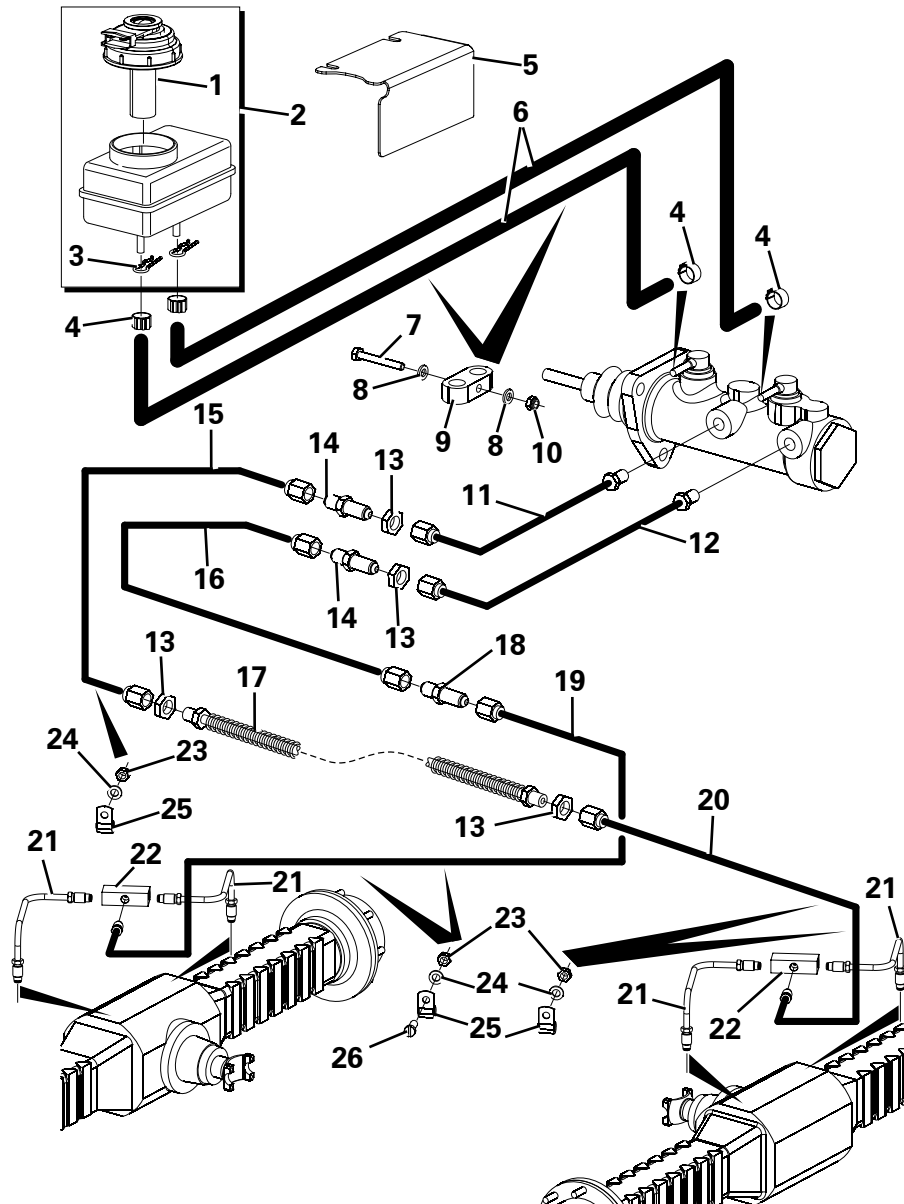

BRAKE CIRCUIT

Item	Part No.	Description	Qty	U/M
1	T18236	RESERVOIR CAP	1.0	EA
2	T105230	BRAKE M/CYL.RESERVOIR	1.0	EA
3	T52646	RESERVOIR 'P' CLIP	2.0	EA
4	T100691	HOSE CLIP	4.0	EA
5	T102315	BRAKE RESERVOIR COVER	1.0	EA
6	T104466	M/CYL-RES.HOSE	2.0	EA
7	T17155	BOLT	2.0	EA
8	T13911	WASHER	4.0	EA
9	T101039	PIPE CLAMP	2.0	EA
10	T16481	NYLOC NUT	2.0	EA
11	T104502	BRAKE PIPE	1.0	EA
12	T104503	BRAKE PIPE	1.0	EA
13	T8942	LOCK NUT	4.0	EA
14	T100697	BRAKE B/H UNION	2.0	EA
15	T104504	BRAKE PIPE	1.0	EA
16	T104508	BRAKE PIPE	1.0	EA
17	T100335	FLEXIBLE BRAKEHOSE	1.0	EA
18	T9441	DOUBLE ENDED UNION	1.0	EA
19	T104512	BRAKE PIPE (REAR)	1.0	EA
20	T104516	BRAKE PIPE (FRONT)	1.0	EA
21	T104515	BRAKE PIPE CROSSOVER	4.0	EA
22	T104520	BRAKE TEE	2.0	EA
23	T16613	NYLOC NUT	5.0	EA
24	T16612	WASHER	5.0	EA
25	T11452	P CLIP	5.0	EA
26	T16610	CHEESE HEAD SCREW	2.0	EA