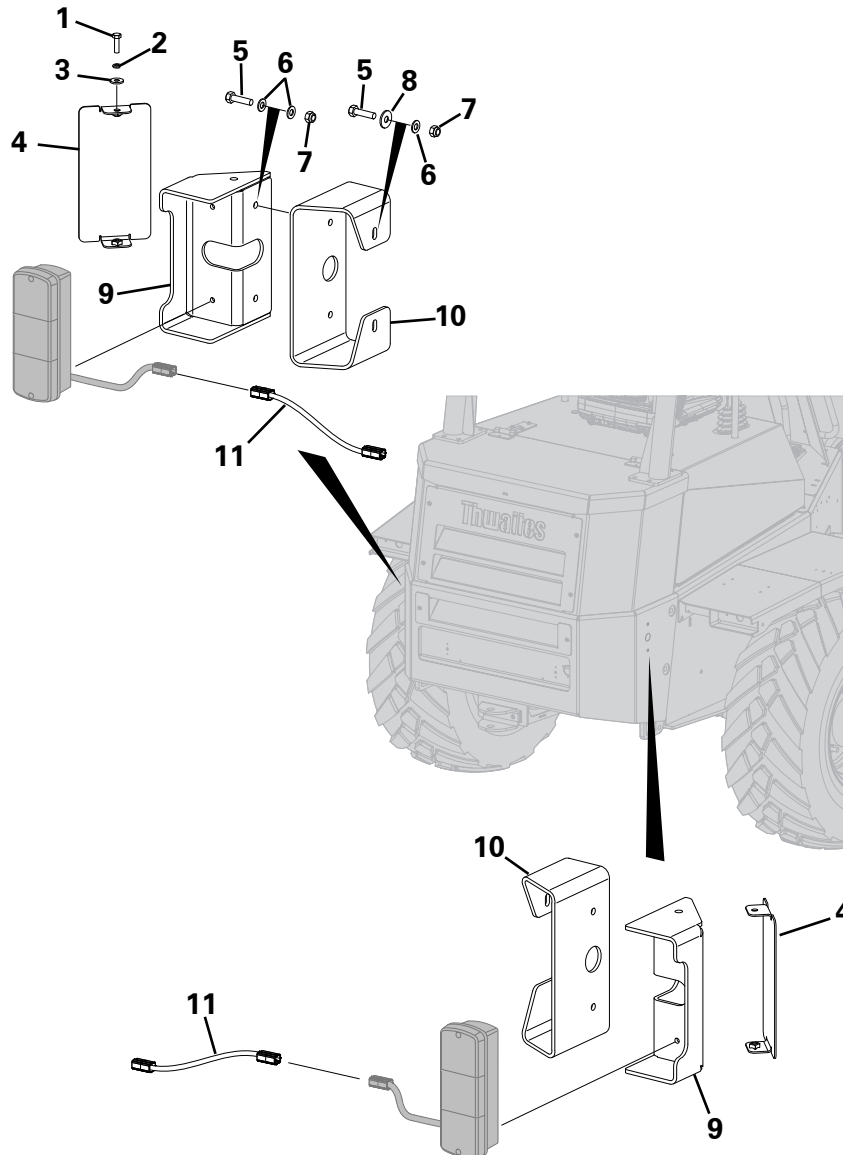

**TIP VALVE LOCK**

Item	Part No.	Description	Qty	U/M
1	T103580	R CLIP CABLE ASSEMBLY	1.0	EA
2	T103233	COPPER SLEEVE	2.0	EA
3	T103188	RETAINING CABLE	1.0	EA
4	T103722	R CLIP	1.0	EA
5	T16481	NYLOC NUT	1.0	EA
6	T13911	WASHER	5.0	EA
7	T102211	LEVER LOCK PLATE	1.0	EA
8	T17920	BOLT	1.0	EA
9	T10212	VALVE LEVER LOCK BRACKET	1.0	EA