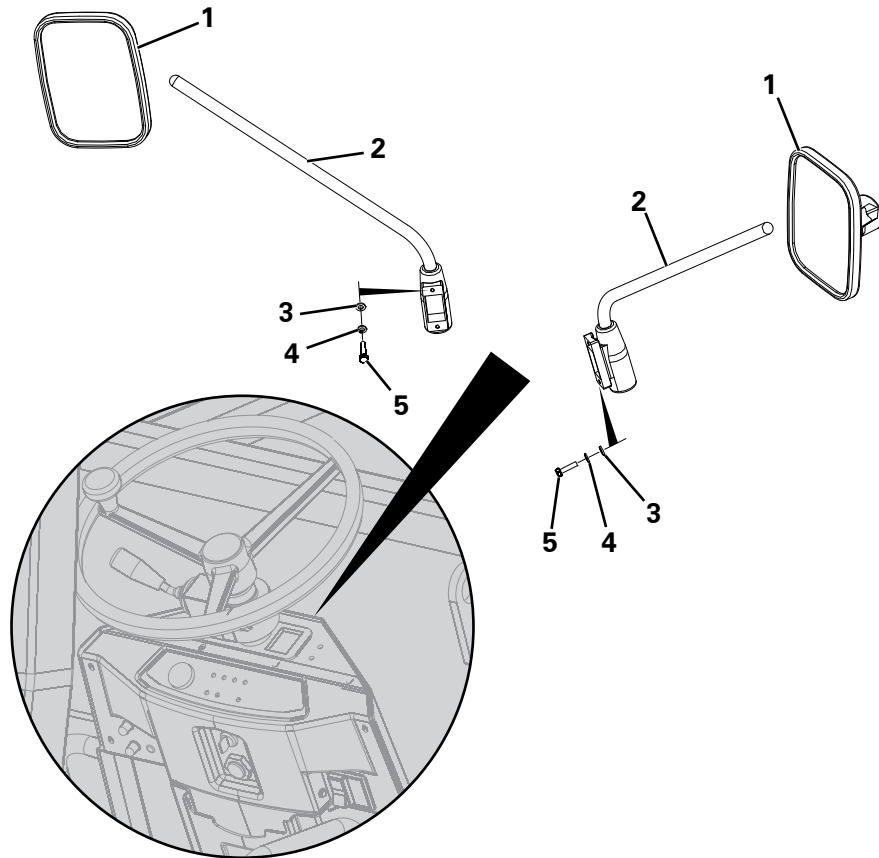

ROAD MIRRORS

Item	Part No.	Description	Qty	U/M
1	T102839	MIRROR HEAD	2.0	EA
2	T102838	ARM FOR WING MIRROR	2.0	EA
3	T6668	HEAVY DUTY WASHER	4.0	EA
4	T14837	SPRING WASHER	4.0	EA
5	T10917	SET SCREW	4.0	EA