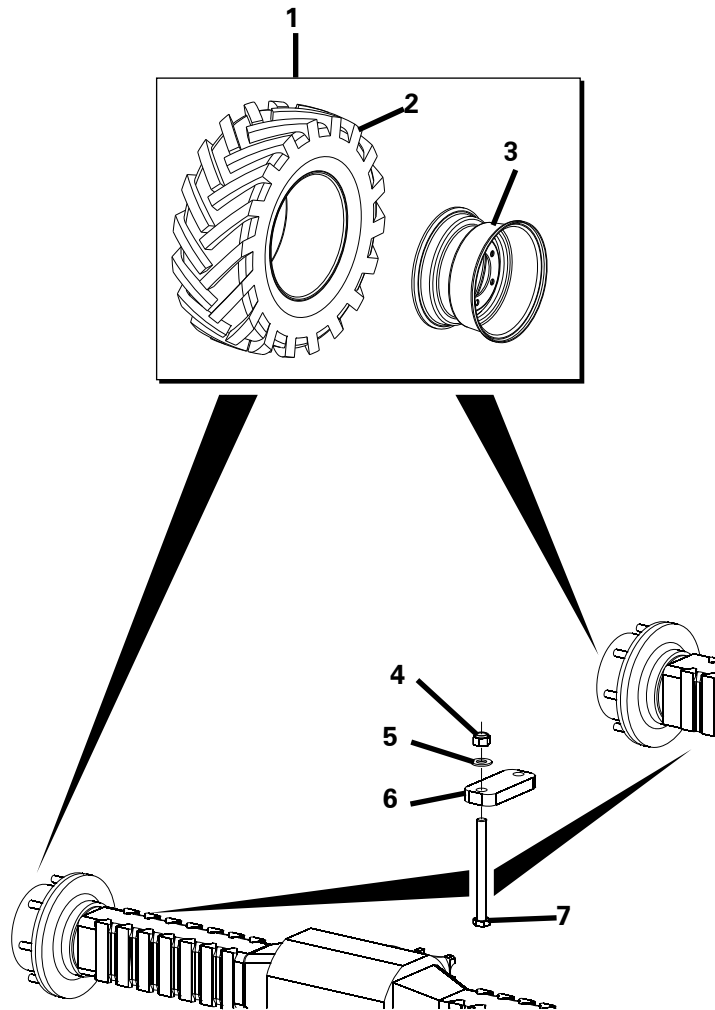

WHEEL & TYRE ASSEMBLY

Item	Part No.	Description	Qty	U/M
1	T102371	WHEEL ASSY	4.0	EA
2	T20964	TYRE	1.0	EA
3	T102372	RIM	1.0	EA
4	T20320	PHILIDAS NUT	8.0	EA
5	T104660	WASHER	8.0	EA
6	T102364	CLAMP PLATE	4.0	EA
7	T102436	BOLT	8.0	EA