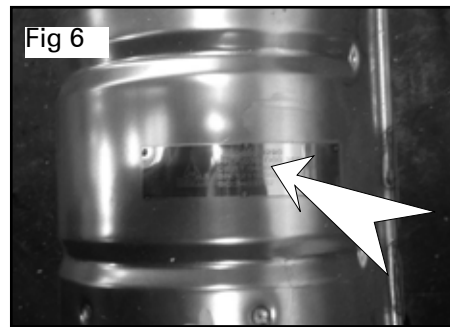

MACHINE IDENTIFICATION

Serial Numbers

Please quote machine serial numbers when in communication with your Thwaites distributor.

Model Type (Fig 1.)

Vin N° (Fig 1.)

Engine Serial N° (Fig 2.)

Gearbox Serial N° (Fig 3.)

Axle Serial N° (Fig 4.)

Transfer Box Serial N° (Fig 5.)

Diesel Oxidation Catalytic or Diesel Particle Filter No (Fig 6.)