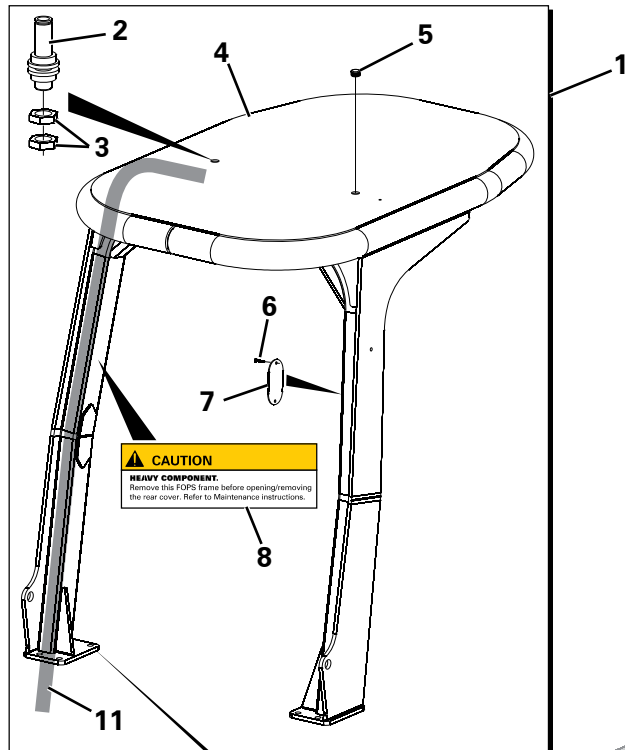

ROPS/FOPS CANOPY FRAME

Item	Part No.	Description	Qty	U/M
1	T101068	ROPS/FOPS CANOPY FRAME	1.0	EA
2	T100134	BEACON STEM	1.0	EA
3	T101154	LOCK NUT	2.0	EA
4	T100839	ROPS/FOPS FRAME	1.0	EA
5	T17094	BLANKING PLUG	1.0	EA
6	T7474	HEXAGON HEAD SELF TAPPER	2.0	EA
7	T100804	COVER PLATE	1.0	EA
8	T101056	FOPS FRAME WARNING DECAL	1.0	EA
9	T15571	BOLT	8.0	EA
10	T14910	PHILIDAS NUT	8.0	EA
11	T102408	HARNES	1.0	EA