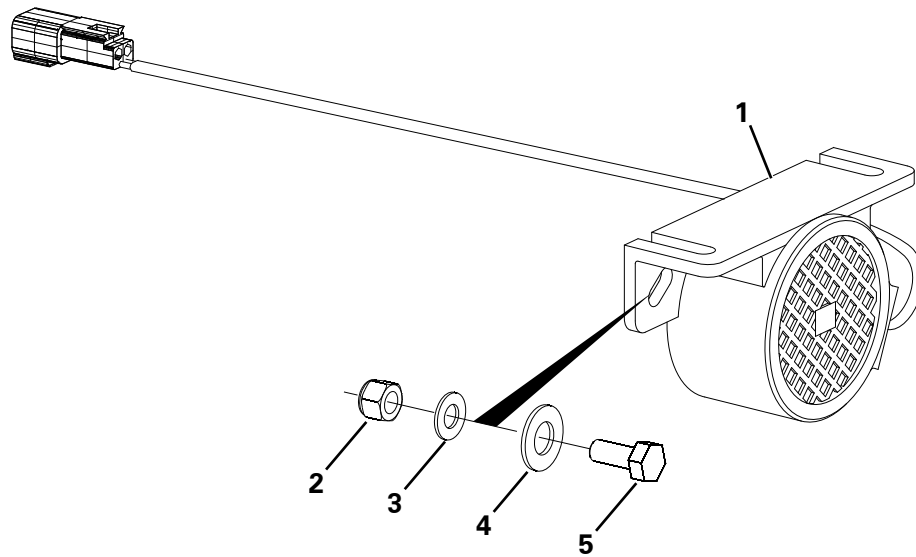

BROADBAND SOUND REVERSE ALARM

Item	Part No.	Description	Qty	U/M
1	T103520	BROADBAND SOUND REVERSE ALARM	1.0	EA
2	T16481	NYLOC NUT	2.0	EA
3	T13911	WASHER	2.0	EA
4	T15830	HEAVY DUTY WASHER	2.0	EA
5	T16477	SET SCREW	2.0	EA