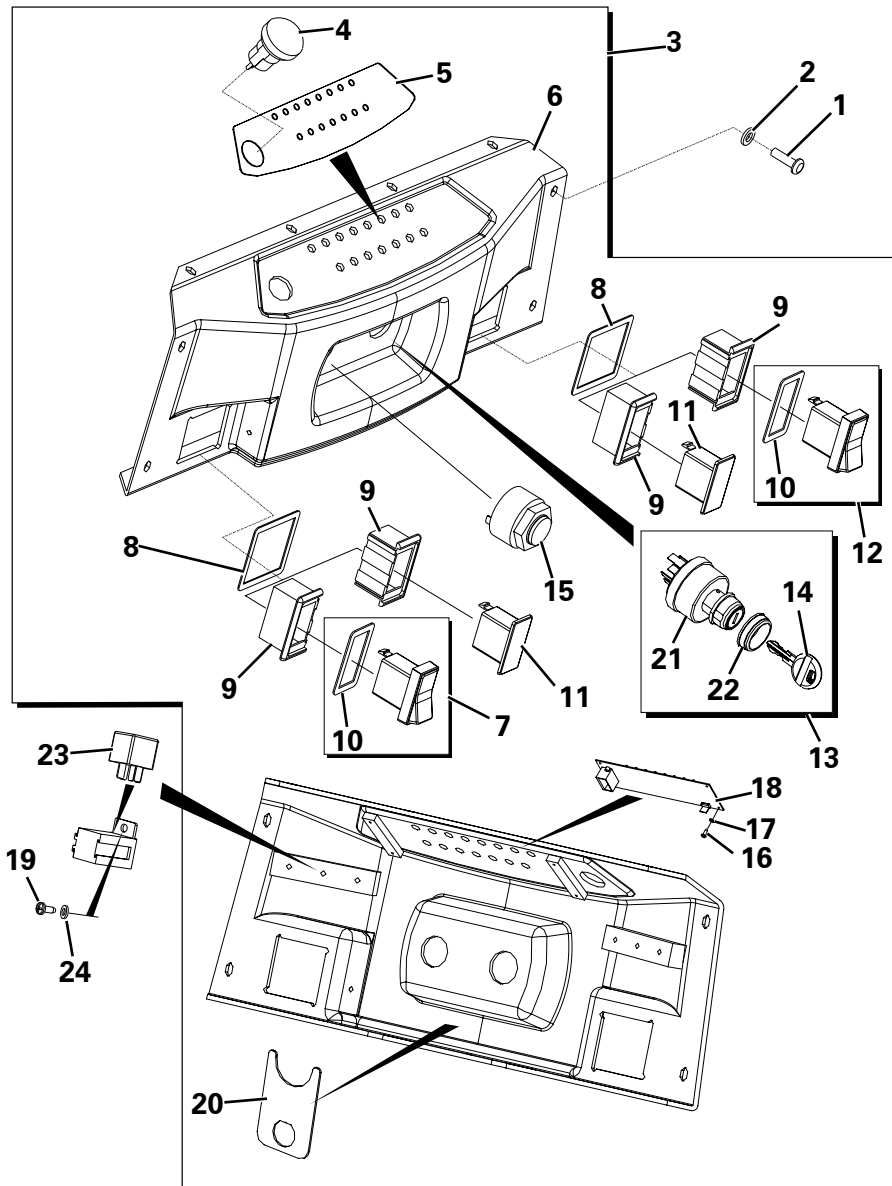

DASH PANEL ASSEMBLY

Item	Part No.	Description	Qty	U/M
1	T100315	DOME HEAD SCREW	4.0	EA
2	T13911	WASHER	4.0	EA
3	T104683	DASHPANEL ASSY	1.0	EA
4	T52302	HORN PUSH	1.0	EA
5	T104346	CONSOLE DECAL	1.0	EA
6	T104641	DASH PANEL	1.0	EA
7	T104531	BRAKE TEST SWITCH	1.0	EA
8	T52448	MOUNTING PANEL GASKET	2.0	EA
9	T52446	SWITCH MOUNTING PANEL	4.0	EA
10	T52304	SWITCH BLANK SEAL	2.0	EA
11	T52303	SWITCH BLANK	2.0	EA
12	T100046	SWITCH HAZARD	1.0	EA
13	T104633	IGNITION SWITCH	1.0	EA
14	T104634	STARTER SWITCH KEY	1.0	EA
15	T100902	BUZZER	1.0	EA
16	T104622	SCREW	4.0	EA
17	T54375	NYLON WASHER	4.0	EA
18	T104378	LED MODULE	1.0	EA
* 19	T101134	SCREW	3.0	EA
20	T104657	IGNITION SWITCH BACKING PLATE	1.0	EA
21	T104702	KEY CYLINDER (IGNITION)	1.0	EA
22	T104703	KEY CYLINDER NUT (IGNITION)	1.0	EA
23	T101129	RELAY	3.0	EA
* 24	T16612	WASHER	3.0	EA