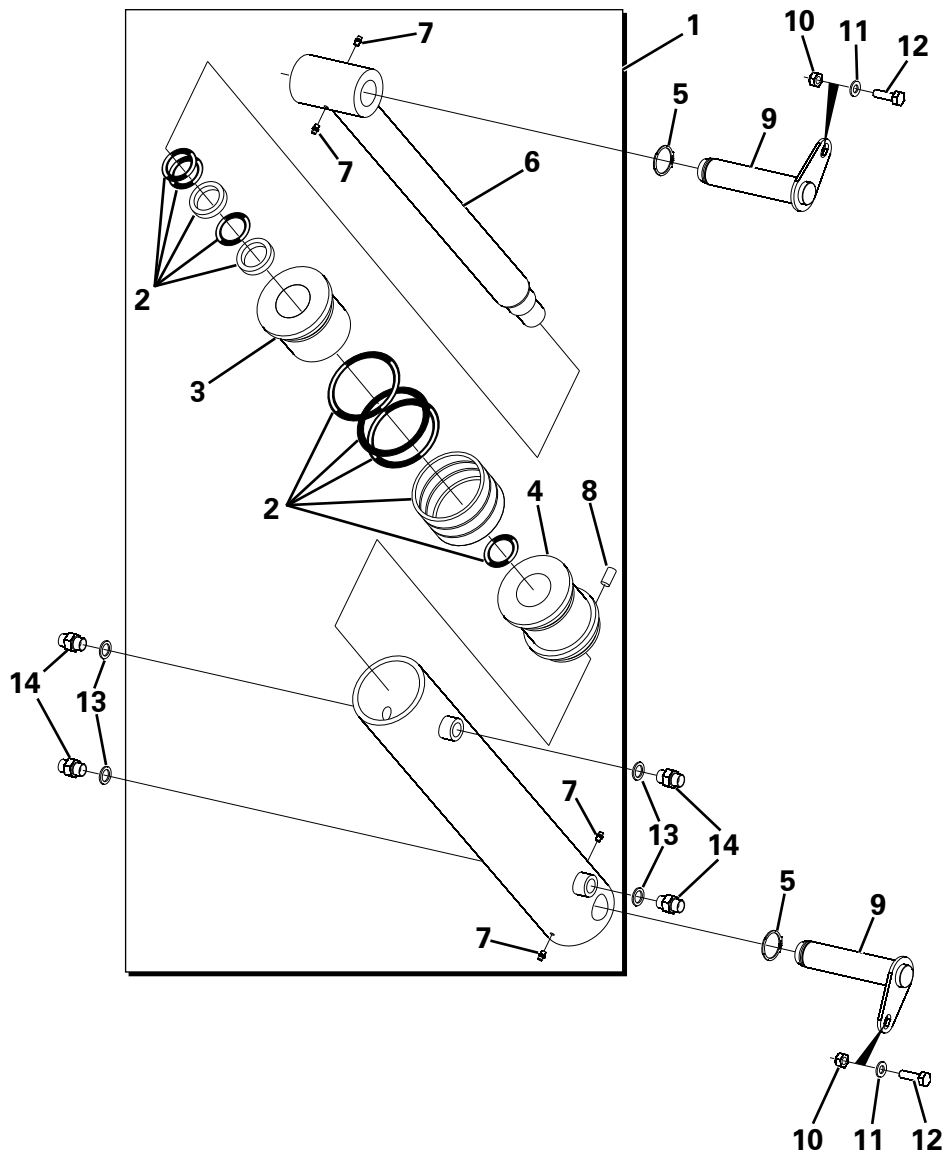

TIPPING RAM ASSEMBLY - RH

Item	Part No.	Description	Qty	U/M
1	T102159	TIPPING RAM	1.0	EA
2	T53452	SEAL KIT	1.0	EA
3	T53453	GLAND	1.0	EA
4	T53454	PISTON HEAD	1.0	EA
5	T100098	CIRCLIP	2.0	EA
6	T53451	ROD ASSEMBLY	1.0	EA
7	T53445	GREASE NIPPLE	4.0	EA
8	T53807	SET SCREW	1.0	EA
9	T100088	PIVOT PIN	2.0	EA
10	T13064	PHILIDAS NUT	2.0	EA
11	T10734	HEAVY DUTY WASHER	2.0	EA
12	T16505	SET SCREW	2.0	EA
13	T5637	DOWTY WASHER	4.0	EA
14	T13606	ADAPTOR	4.0	EA