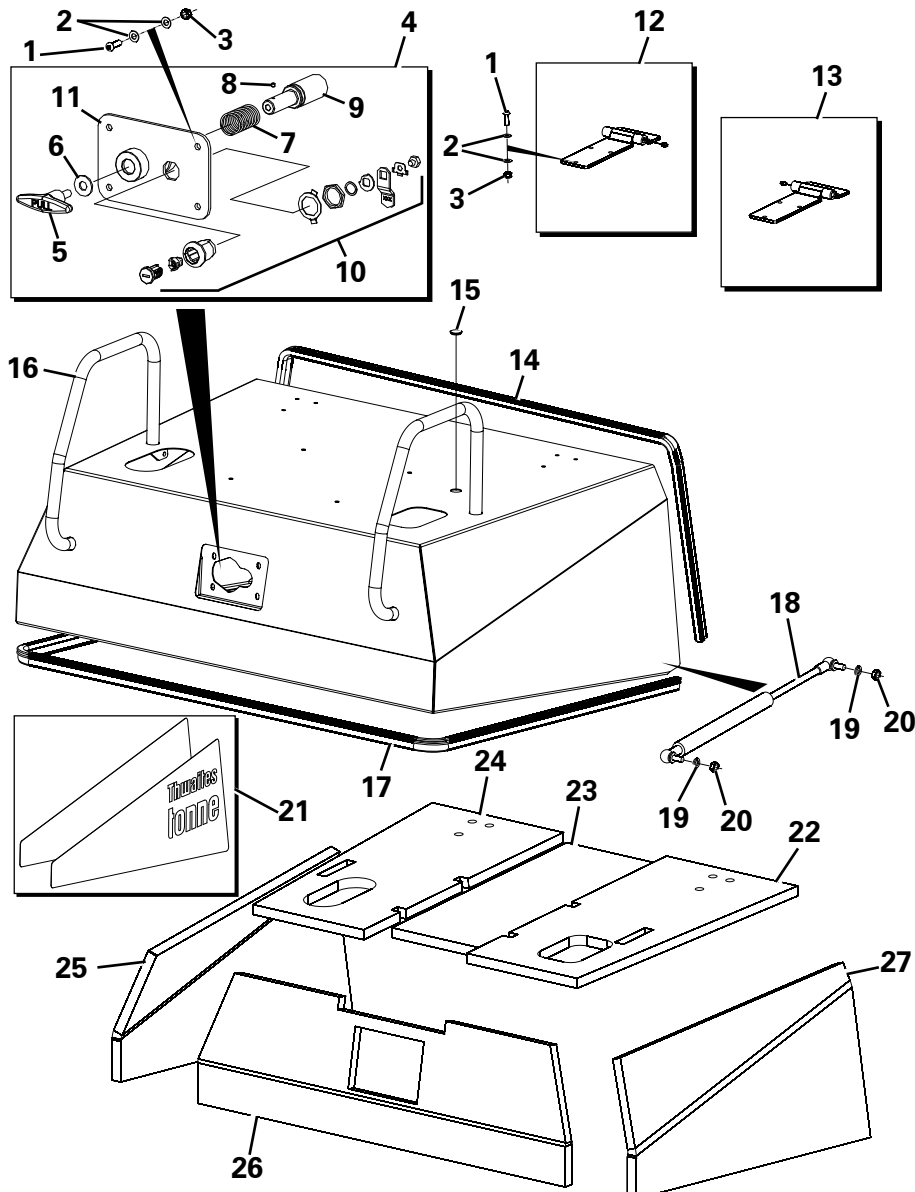

ENGINE COVER ASSEMBLY

Item	Part No.	Description	Qty	U/M
1	T12971	SOCKET DOME HEAD SCREW	16.0	EA
2	T12973	WASHER	32.0	EA
3	T13457	NYLOC NUT	16.0	EA
4	T104629	LOCK ASSY	1.0	EA
5	T100216	RENCOL HANDLE	1.0	EA
6	T9345	HEAVY DUTY WASHER	1.0	EA
7	T103237	SPRING	1.0	EA
8	T100477	GRUB SCREW	1.0	EA
9	T104631	LOCK PLUNGER	1.0	EA
10	T54421	COMPARTMENT LOCK	1.0	EA
11	T104630	WELDED LOCK ASSY	1.0	EA
12	T101780	HINGE RH (CW GREASE NIPPLE)	1.0	EA
13	T101779	HINGE LH (CW GREASE NIPPLE)	1.0	EA
14	T100533	SEAL	1.0	EA
15	T16759	BLANKING GROMMET	1.0	EA
16	T102796	ENGINE BONNET	1.0	EA
17	T101856	BONNET SEAL	1.0	EA
18	T100244	GAS STRUT	2.0	EA
19	T13362	SPRING WASHER	4.0	EA
20	T12509	NUT	4.0	EA
21	T103395	ENGINE COVER DECALS 5T	1.0	EA
	T103396	ENGINE COVER DECALS 6T	1.0	EA
	T103398	ENGINE COVER DECALS 9T	1.0	EA
22	T102116	SOUND INSULATION (TOP LH)	1.0	EA
23	T102107	SOUND INSULATION (TOP CENTRE)	1.0	EA
24	T102117	SOUND INSULATION (TOP RH)	1.0	EA
25	T102109	SOUND INSULATION (RH)	1.0	EA
26	T102110	SOUND INSULATION (FRONT)	1.0	EA
27	T102108	SOUND INSULATION (LH)	1.0	EA