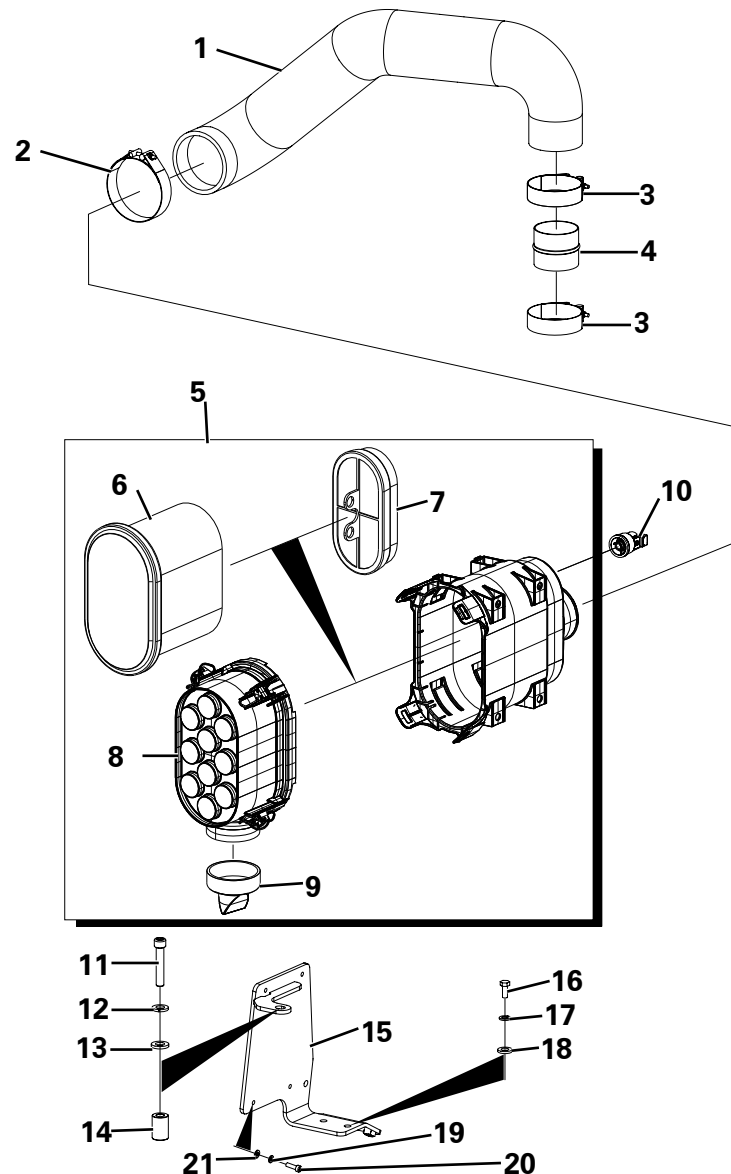

AIR CLEANER ASSEMBLY

Item	Part No.	Description	Qty	U/M
1	T104525	AIR CLEANER HOSE - DOC	1.0	EA
2	T104412	T BOLT CLAMP	1.0	EA
3	T104411	T BOLT CLAMP	2.0	EA
4	T104311	AIR CLEANER HOSE ADAPTOR	1.0	EA
5	T104279	AIR CLEANER	1.0	EA
6	T54267	FILTER ASSY	1.0	EA
7	T54266	SAFETY ELEMENT ASSY	1.0	EA
8	T54268	PRE CLEANER ASSY	1.0	EA
9	T54269	VALVE	1.0	EA
10	T104366	ELECTRICAL RESTRICTION INDICATOR	1.0	EA
11	T104532	SOCKET HEAD CAP SCREW	1.0	EA
12	T14748	WASHER	1.0	EA
13	T14080	SPRING WASHER	1.0	EA
14	T104494	SPACER TUBE	1.0	EA
15	T104527	AIR CLEANER MTG BRACKET	1.0	EA
16	T7466	SET SCREW	2.0	EA
17	T13362	SPRING WASHER	2.0	EA
18	T15819	WASHER	2.0	EA
19	T14837	SPRING WASHER	4.0	EA
20	T16495	SOCKET HEAD CAP SCREW	4.0	EA
21	T13911	WASHER	4.0	EA