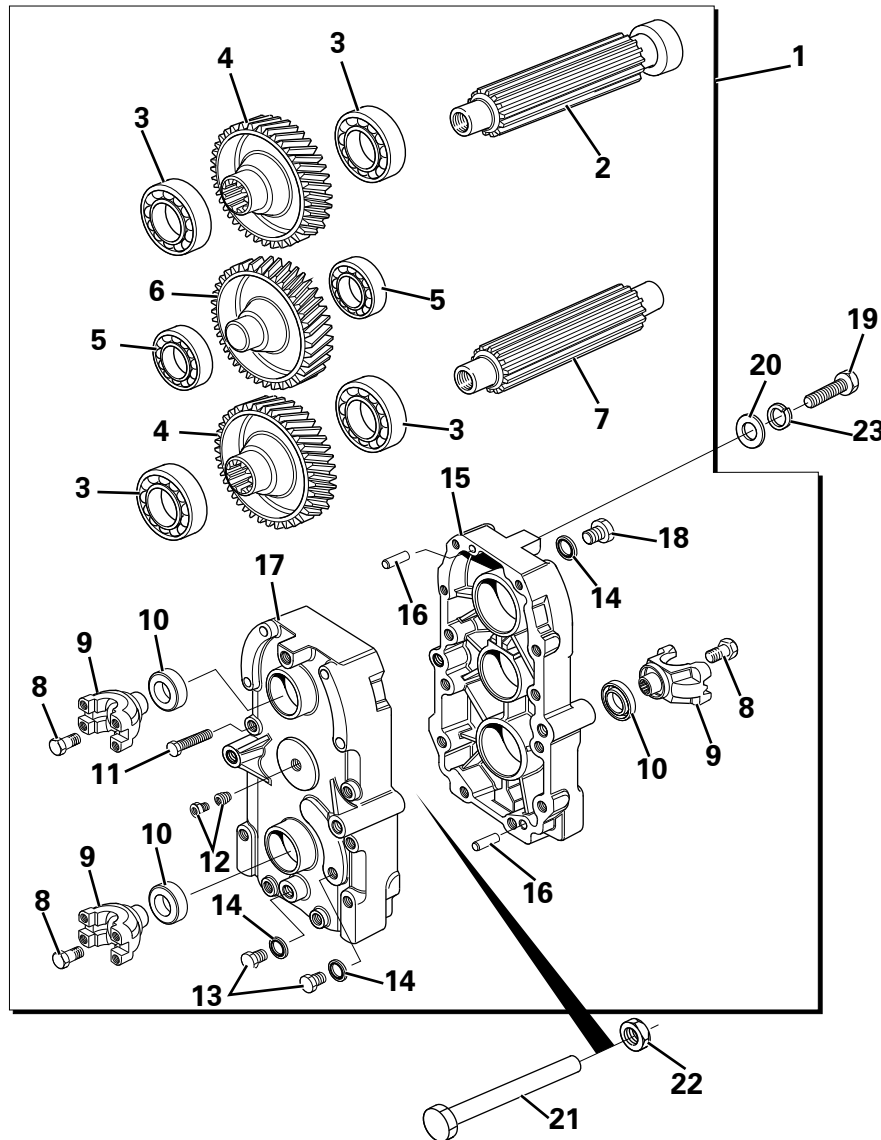

TRANSFER BOX ASSEMBLY

Item	Part No.	Description	Qty	U/M
1	T17483	TRANSFER CASE ASSEMBLY	1.0	EA
2	T52443	INPUT SHAFT	1.0	EA
3	T50471	BALL BEARING	4.0	EA
4	T50470	GEAR	2.0	EA
5	T50526	BEARING TAPER ROLLER	2.0	EA
6	T50527	IDLER GEAR	1.0	EA
7	T52442	OUTPUT SHAFT	1.0	EA
8	T52168	BOLT	3.0	EA
9	T50399	YOKE FLANGE COUPLING	3.0	EA
10	T50398	TRIPLE LIP SEAL	3.0	EA
11	T52092	BOLT HEX.HEAD	12.0	EA
12	T50343	PLUG	1.0	EA
13	T1948	PLUG	2.0	EA
14	T2613	SEAL	3.0	EA
15	T51940	CASE (FRONT)	1.0	EA
16	T50339	DOWEL	2.0	EA
17	T51941	CASE (REAR)	1.0	EA
18	T50473	PLUG - BREATHER	1.0	EA
19	T102360	BOLT	1.0	EA
20	T100867	PLAIN WASHER	1.0	EA
21	T17488	BOLT	2.0	EA
22	T14910	PHILIDAS NUT	2.0	EA
23	T100387	SPRING WASHER	1.0	EA