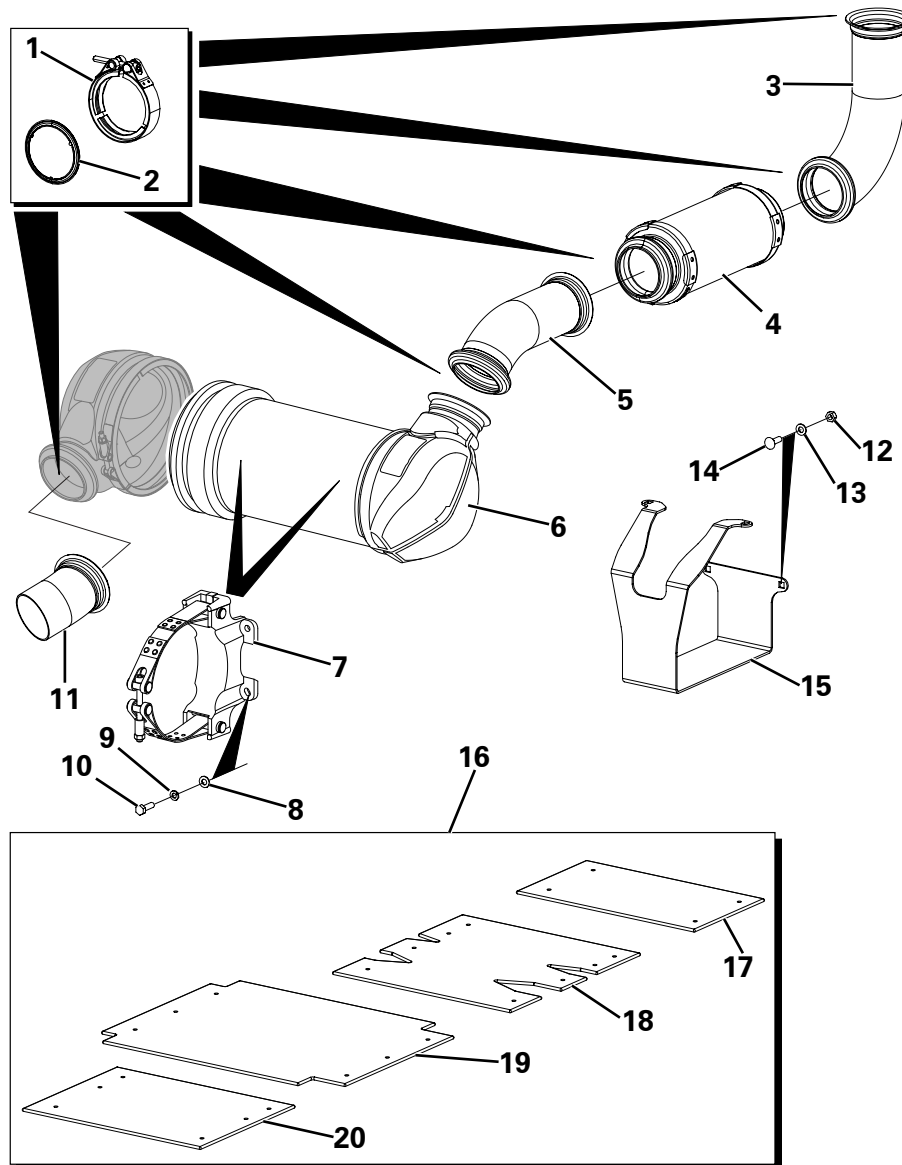

EXHAUST SYSTEM - DOC

Item	Part No.	Description	Qty	U/M
1	T104438	V CLAMP EXHAUST	5.0	EA
2	T104439	EXHAUST GASKET	5.0	EA
3	T104327	EXHAUST PIPE TURBO	1.0	EA
4	T54332	FLEXI EXHAUST	1.0	EA
5	T104328	EXHAUST PIPE FILTER	1.0	EA
*	T54553	DOC UNIT	1.0	EA
*	T54554	MOUNTING STRAP	2.0	EA
8	T12972	SPRING WASHER	8.0	EA
9	T12973	WASHER	8.0	EA
*10	T12694	SETSCREW	8.0	EA
11	T104329	EXHAUST TAIL PIPE	1.0	EA
12	T19007	NUT STOVER	4.0	EA
13	T12973	WASHER	4.0	EA
14	T104204	CUP SQUARE COACH BOLT	4.0	EA
15	T104487	PROTECTIVE COVER	1.0	EA
16	T104442	EXHAUST HEAT SHIELD KIT	1.0	EA
17	T54304	EXHAUST HEAT JACKET CAST ELBOW	1.0	EA
18	T54303	EXHAUST HEAT JACKET TURBO TO FLEX	1.0	EA
19	T54302	EXHAUST HEAT JACKET FLEX	1.0	EA
20	T54301	EXHAUST HEAT JACKET FLEX TO FILTER	1.0	EA