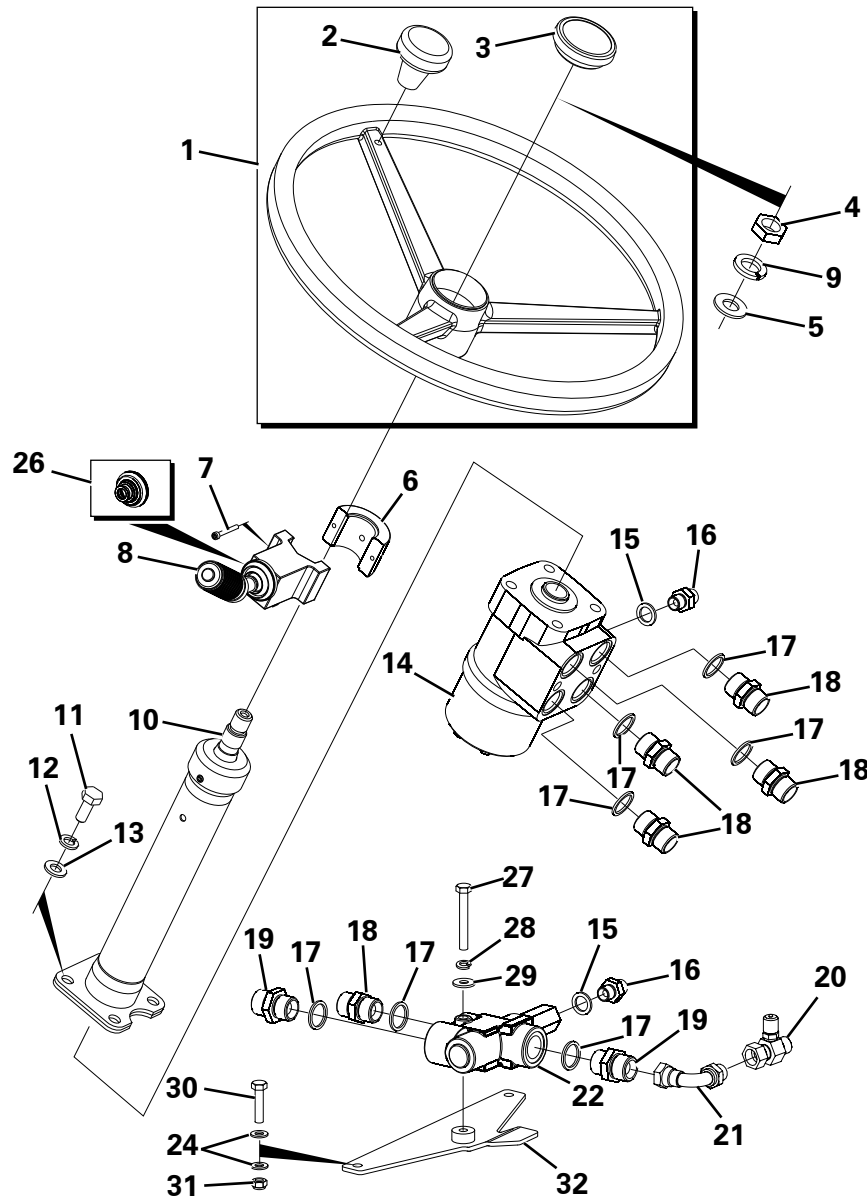

STEERING ASSEMBLY

Item	Part No.	Description	Qty	U/M
1	T100496	STEERING WHEEL & CAP	1.0	EA
2	T53958	SPINNER KNOB	1.0	EA
3	T53959	CENTRE CAP	1.0	EA
4	T53853	NUT	1.0	EA
5	T6765	WASHER	1.0	EA
6	T19611	COLUMN SWITCH CLAMP	1.0	EA
7	T19583	SOCKET HEAD CAP SCREW	2.0	EA
8	T100019	COLUMN SWITCH	1.0	EA
9	T100387	SPRING WASHER	1.0	EA
10	T105067	STEERING COLUMN	1.0	EA
11	T20618	SET SCREW	4.0	EA
12	T13362	SPRING WASHER	4.0	EA
13	T15819	WASHER	4.0	EA
14	T102574	STEERING ORBITROL	1.0	EA
	T54170	SEAL KIT	1.0	EA
15	T10940	DOWTY WASHER	2.0	EA
16	T10847	ADAPTOR	2.0	EA
17	T5596	DOWTY WASHER	7.0	EA
18	T13936	ADAPTOR	5.0	EA
19	T100465	ADAPTOR	1.0	EA
20	T100516	HYDRAULIC TEST POINT	1.0	EA
21	T104497	ADAPTOR	1.0	EA
22	T19429	LOAD SENSING VALVE	1.0	EA
24	T12973	WASHER	2.0	EA
26	T53413	GAITER	1.0	EA
27	T17157	BOLT	1.0	EA
28	T12972	SPRING WASHER	1.0	EA
29	T9345	HEAVY DUTY WASHER	1.0	EA
30	T14277	BOLT	2.0	EA
31	T13457	NYLOC NUT	2.0	EA
32	T104983	PRIORITY VALVE PLATE	1.0	EA