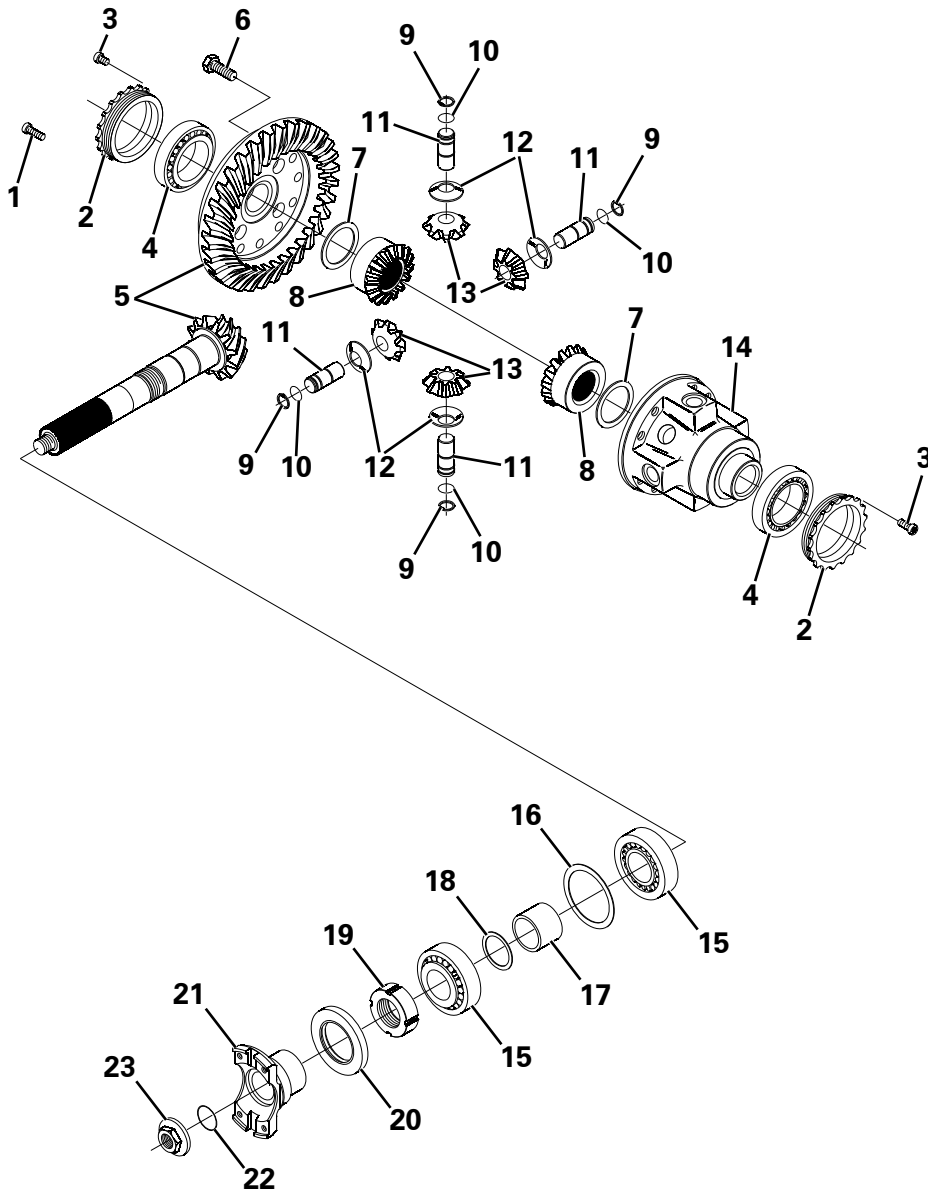

AXLE - DIFFERENTIAL

Item	Part No.	Description	Qty	U/M
1	T53602	CYLINDER BOLT	4.0	EA
2	T53672	RING NUT	2.0	EA
3	T53607	CYLINDER BOLT	2.0	EA
4	T53557	TAPER ROLLER BEARING	2.0	EA
5	T53673	BEVEL GEAR SET	1.0	EA
6	T53617	BOLT	12.0	EA
7	T53669	FRICTION WASHER	2.0	EA
8	T53667	DIFFERENTIAL SIDE GEAR	2.0	EA
9	T53542	CIRCLIP	4.0	EA
10	T53547	CIRCLIP	4.0	EA
11	T53668	PIN	4.0	EA
12	T53670	FRICTION WASHER	4.0	EA
13	T53666	DIFFERENTIAL PINION	4.0	EA
14	T53665	DIFFERENTIAL CARRIER	1.0	EA
15	T53559	TAPER ROLLER BEARING	2.0	EA
16	T53576	SHIM	A/R	EA
	T53577	SHIM	A/R	EA
	T53582	SHIM	A/R	EA
	T53583	SHIM	A/R	EA
17	T53671	SPACER	1.0	EA
18	T53584	SHIM	A/R	EA
	T53585	SHIM	A/R	EA
	T53586	SHIM	A/R	EA
	T53587	SHIM	A/R	EA
19	T53775	RING NUT	1.0	EA
20	T53522	SEAL	1.0	EA
21	T53676	FLANGE	1.0	EA
22	T53536	'O' RING	1.0	EA
23	T53763	NUT	1.0	EA