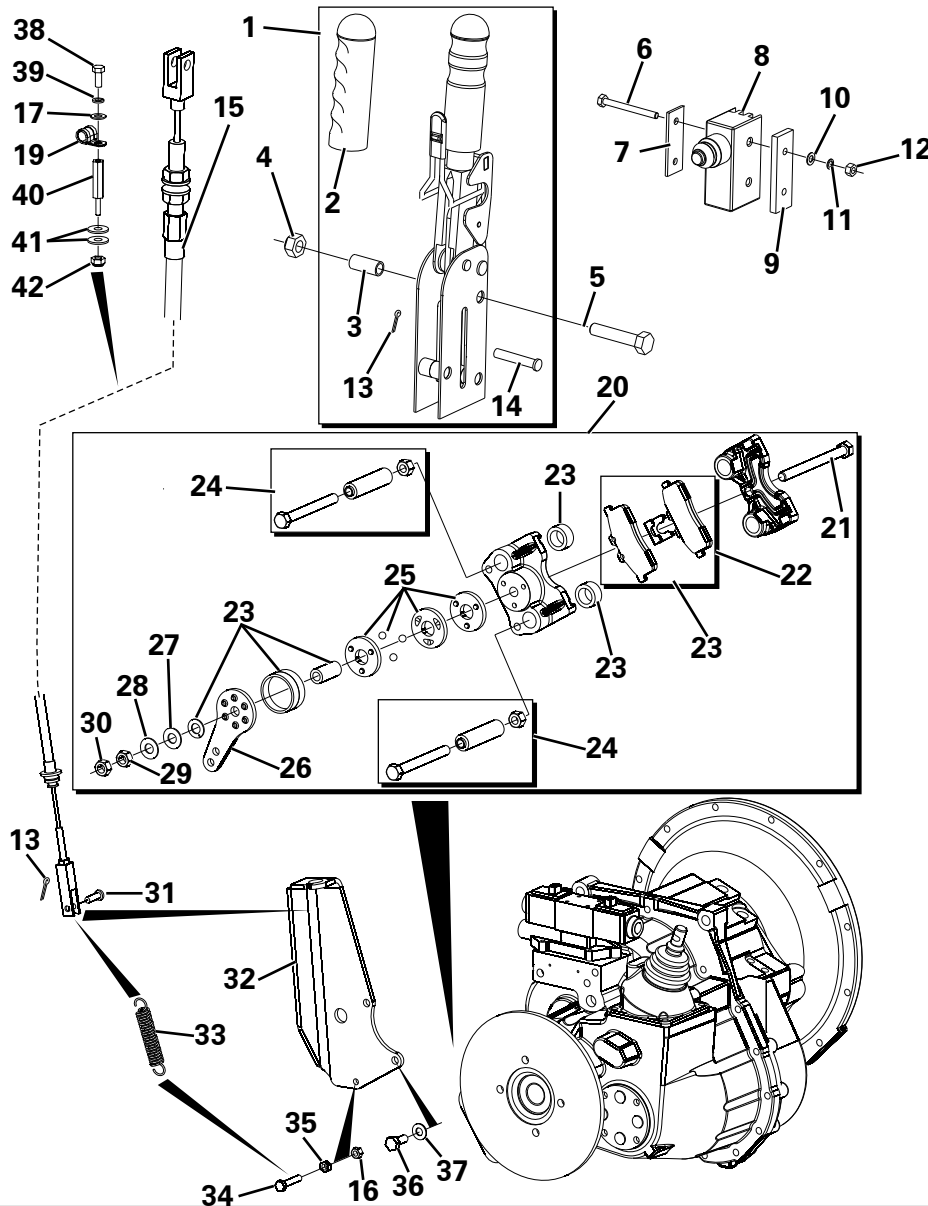

HANDBRAKE ASSEMBLY

Item	Part No.	Description	Qty	U/M
1	T100893	OVERCENTRE HANDBRAKE	1.0	EA
2	T52947	GRIP	1.0	EA
3	T10869	SPACER	2.0	EA
4	T13064	PHILIDAS NUT	2.0	EA
5	T16501	BOLT	2.0	EA
6	T13321	SET SCREW	2.0	EA
7	T13289	MICRO SWITCH BACKING PLATE	1.0	EA
8	T104111	MICRO SWITCH	1.0	EA
9	T101186	MICRO SWITCH SPACER	1.0	EA
10	T11440	WASHER	2.0	EA
11	T11439	SPRING WASHER	2.0	EA
12	T11447	NUT	2.0	EA
13	T6744	SPLIT PIN	2.0	EA
14	T54440	CLEVIS PIN	1.0	EA
15	T101070	HANDBRAKE CABLE	1.0	EA
16	T13457	NYLOC NUT	1.0	EA
17	T12973	WASHER	1.0	EA
19	T11514	P CLIP	1.0	EA