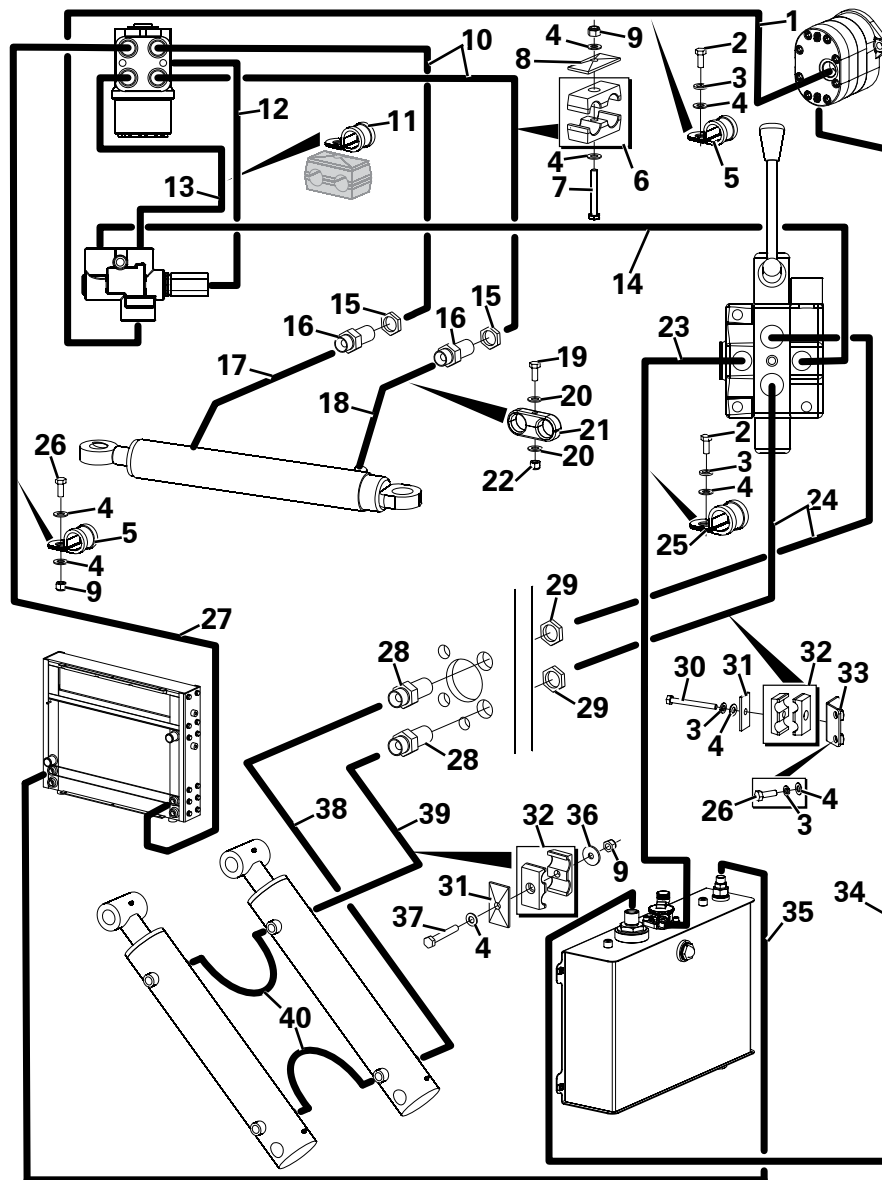

HYDRAULIC CIRCUIT

Item	Part No.	Description	Qty	U/M
1	T104459	HYD HOSE	1.0	EA
2	T7465	BOLT	2.0	EA
3	T12972	SPRING WASHER	5.0	EA
4	T12973	WASHER	10.0	EA
5	T9914	P CLIP	2.0	EA
6	T104555	PIPE CLAMP	1.0	EA
7	T102422	BOLT	1.0	EA
8	T101901	CLAMP COVER PLATE	1.0	EA
9	T13457	NYLOC NUT	3.0	EA
10	T102589	HYD HOSE	2.0	EA
11	T11452	P CLIP	1.0	EA
12	T102587	HYD HOSE	1.0	EA
13	T102586	HYD HOSE	1.0	EA
14	T102585	HYD HOSE	1.0	EA
15	T52553	LOCKNUT	2.0	EA
16	T13523	ADAPTOR	2.0	EA
17	T100183	HOSE	1.0	EA
18	T103534	HOSE	1.0	EA
19	T17155	BOLT	1.0	EA
20	T13911	WASHER	2.0	EA