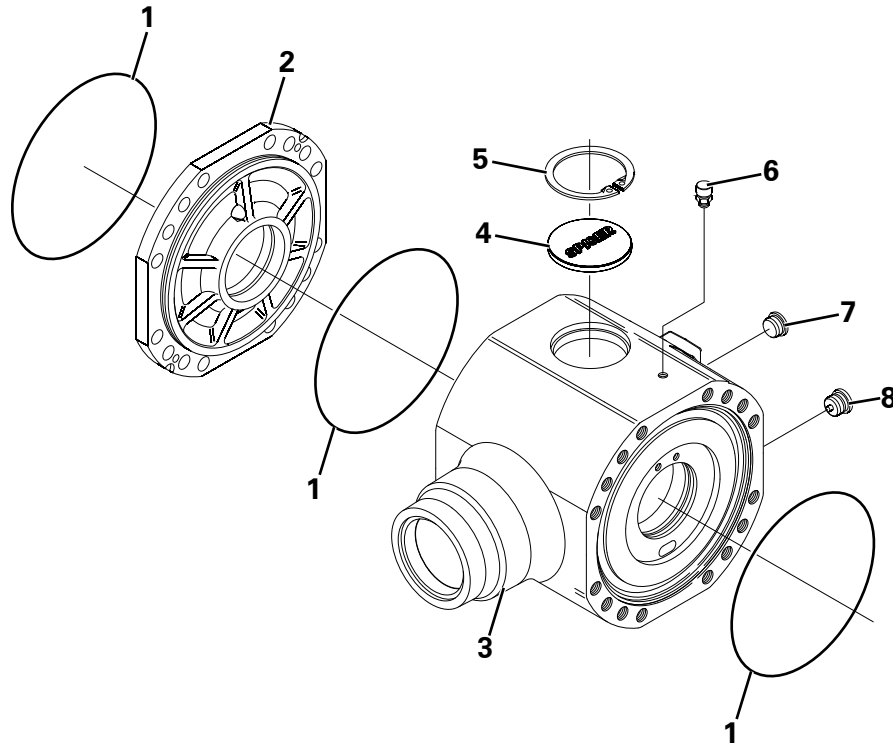

AXLE - CENTRAL HOUSING

Item	Part No.	Description	Qty	U/M
1	T53528	'O' RING	3.0	EA
2	T53660	INTERMEDIATE COVER	1.0	EA
3	T53662	HOUSING	1.0	EA
4	T53709	PLUG	1.0	EA
5	T53543	CIRCLIP	1.0	EA
6	T53661	VENT	1.0	EA
7	T53663	PLUG	1.0	EA
8	T53664	MAGNET PLUG	1.0	EA