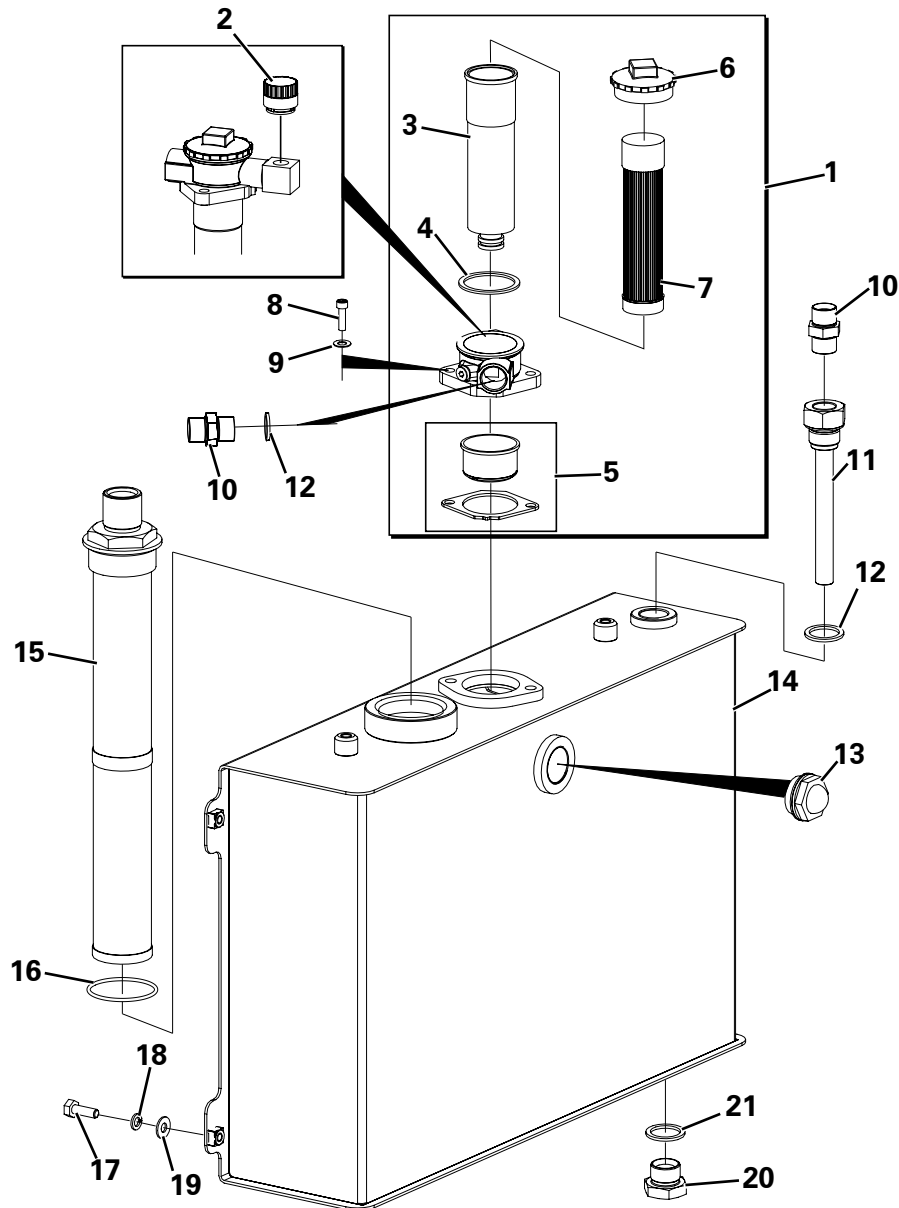

HYDRAULIC TANK ASSEMBLY

Item	Part No.	Description	Qty	U/M
1	T104523	RETURN FILTER	1.0	EA
2	T54306	BREATHER CAP	1.0	EA
3	T54392	OUTER CASING	1.0	EA
4	T54203	O RING	1.0	EA
5	T54357	SEAL AND SHROUD	1.0	EA
6	T54305	CAP	1.0	EA
7	T52286	FILTER	1.0	EA
8	T102226	CAP HEAD SCREW	2.0	EA
9	T9510	COPPER WASHER	2.0	EA
10	T8014	ADAPTOR	2.0	EA
11	T104399	COOLER RETURN PIPE	1.0	EA
12	T5594	DOWTY SEAL	2.0	EA
13	T104353	LEVEL INDICATOR (BULLSEYE)	1.0	EA
14	T104467	HYDRAULIC TANK	1.0	EA
15	T104522	SUCTION STRAINER	1.0	EA
16	T54356	O-RING	1.0	EA
17	T20618	SCREW	4.0	EA
18	T13362	SPRING WASHER	4.0	EA
19	T10734	H/D WASHER	4.0	EA
20	T102233	DRAIN PLUG	1.0	EA
21	T6169	DOWTY WASHER	1.0	EA