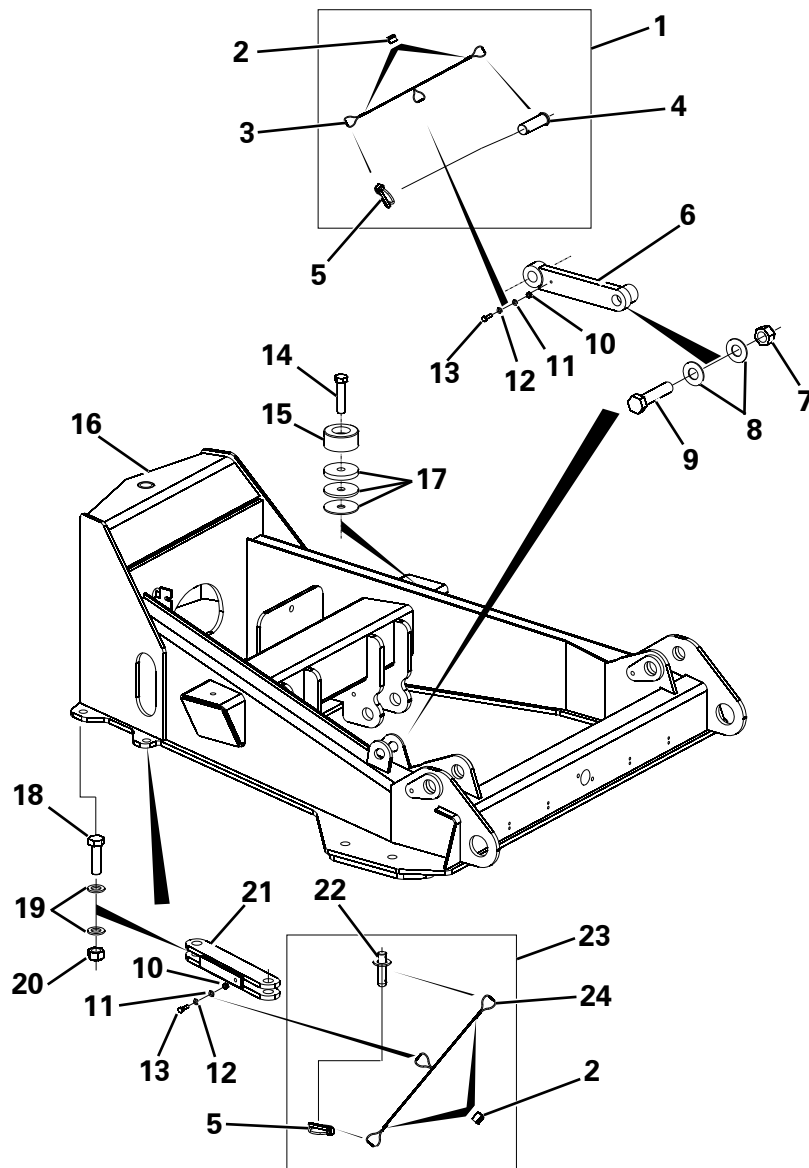

FRONT CHASSIS ASSEMBLY

Item	Part No.	Description	Qty	U/M
1	T103532	SKIP PROP PIN ASSY	1.0	EA
2	T103233	COPPER SLEEVE	4.0	EA
3	T103446	PIN RETAINING CABLE	1.0	EA
4	T103507	SKIP PROP PIN	1.0	EA
5	T103044	LYNCH PIN	2.0	EA
6	T100499	SKIP PROP	1.0	EA
7	T20320	PHILIDAS NUT	1.0	EA
8	T6768	WASHER	2.0	EA
9	T100504	BOLT	1.0	EA
10	T16481	NYLOC NUT	2.0	EA
11	T13911	WASHER	2.0	EA
12	T15830	HEAVY DUTY WASHER	2.0	EA
13	T10917	SET SCREW	2.0	EA
14	T100594	SET SCREW	2.0	EA
15	T100302	SKIP PAD	2.0	EA
16	T102387	FRONT CHASSIS	1.0	EA
17	T100578	SKIP PAD SPACER 3mm	A/R	EA
	T100303	SKIP PAD SPACER 5mm	A/R	EA
	T100386	SKIP PAD SPACER 10mm	A/R	EA
18	T100310	BOLT	1.0	EA
19	T17306	WASHER	2.0	EA
20	T20325	STOVER NUT	1.0	EA
21	T103510	CHASSIS LOCK BAR	1.0	EA
22	T103508	CHASSIS LOCK PIN	1.0	EA
23	T103531	CHASSIS LOCK PIN ASSY	1.0	EA
24	T103436	PIN RETAINING CABLE	1.0	EA