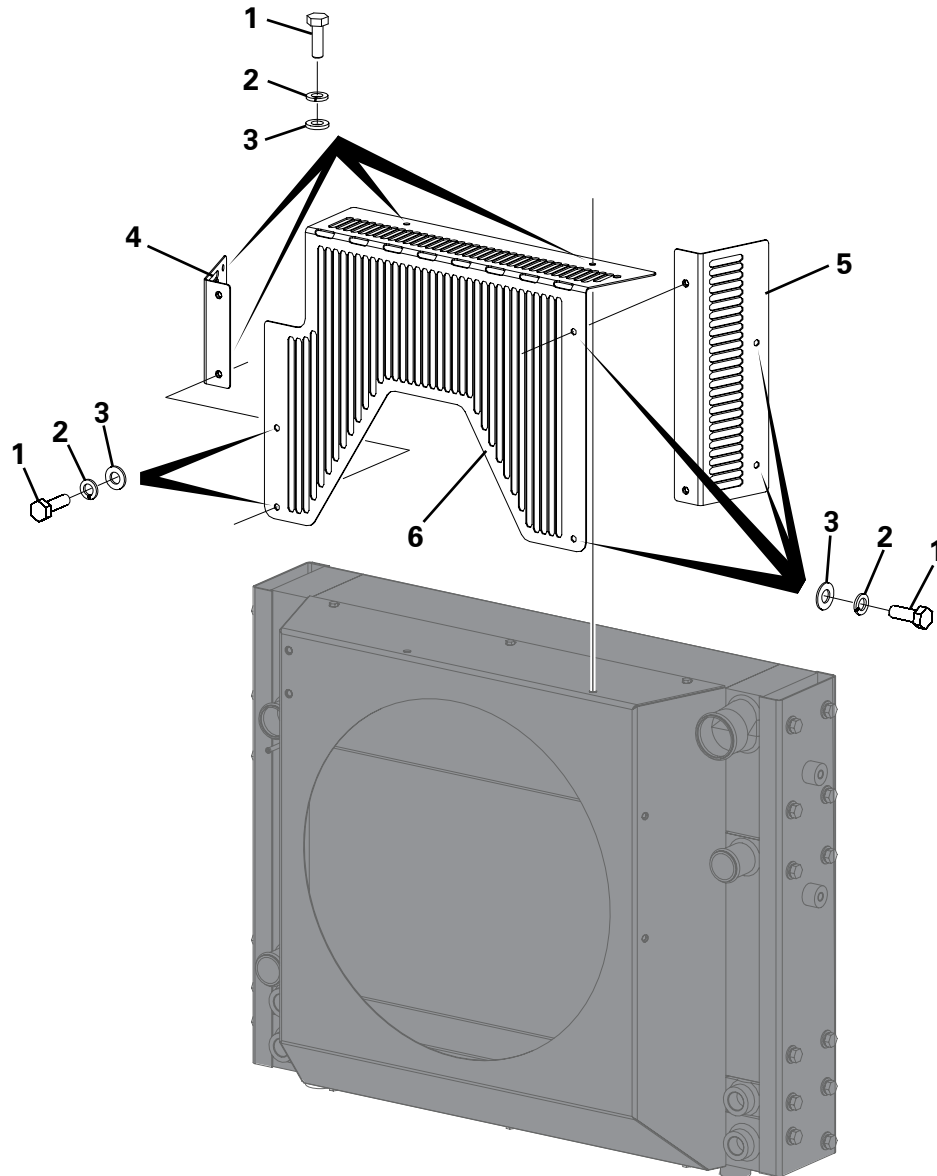

FAN GUARD

Item	Part No.	Description	Qty	U/M
1	T7465	SET SCREW	10.0	EA
2	T12972	SPRING WASHER	10.0	EA
3	T12973	WASHER	10.0	EA
4	T104617	FAN GUARD RH	1.0	EA
5	T104616	FAN GUARD LH	1.0	EA
6	T104615	FAN GUARD TOP	1.0	EA