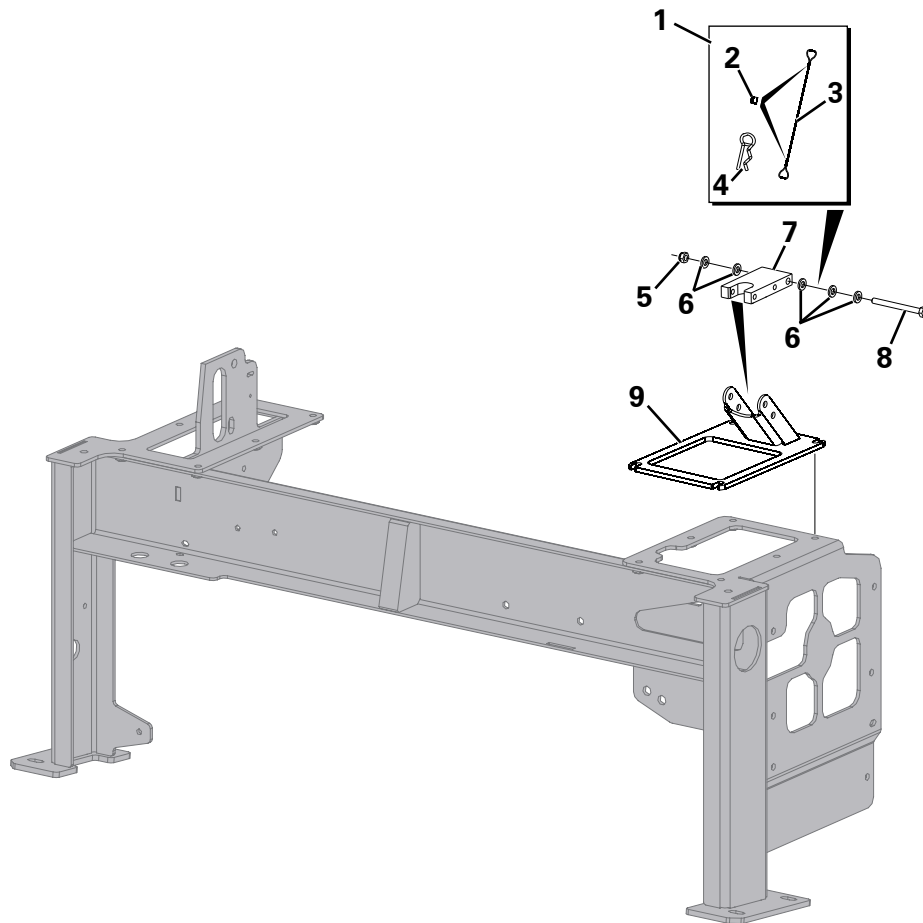

**TIP VALVE LOCK**

Item	Part No.	Description	Qty	U/M
1	T103580	R CLIP CABLE ASSEMBLY	1.0	EA
2	T103233	COPPER SLEEVE	2.0	EA
3	T103188	RETAINING CABLE	1.0	EA
4	T103722	R CLIP	1.0	EA
5	T16481	NYLOC NUT	1.0	EA
6	T13911	WASHER	5.0	EA
7	T102211	LEVER LOCK PLATE	1.0	EA
8	T17920	BOLT	1.0	EA
9	T10212	VALVE LEVER LOCK BRACKET	1.0	EA