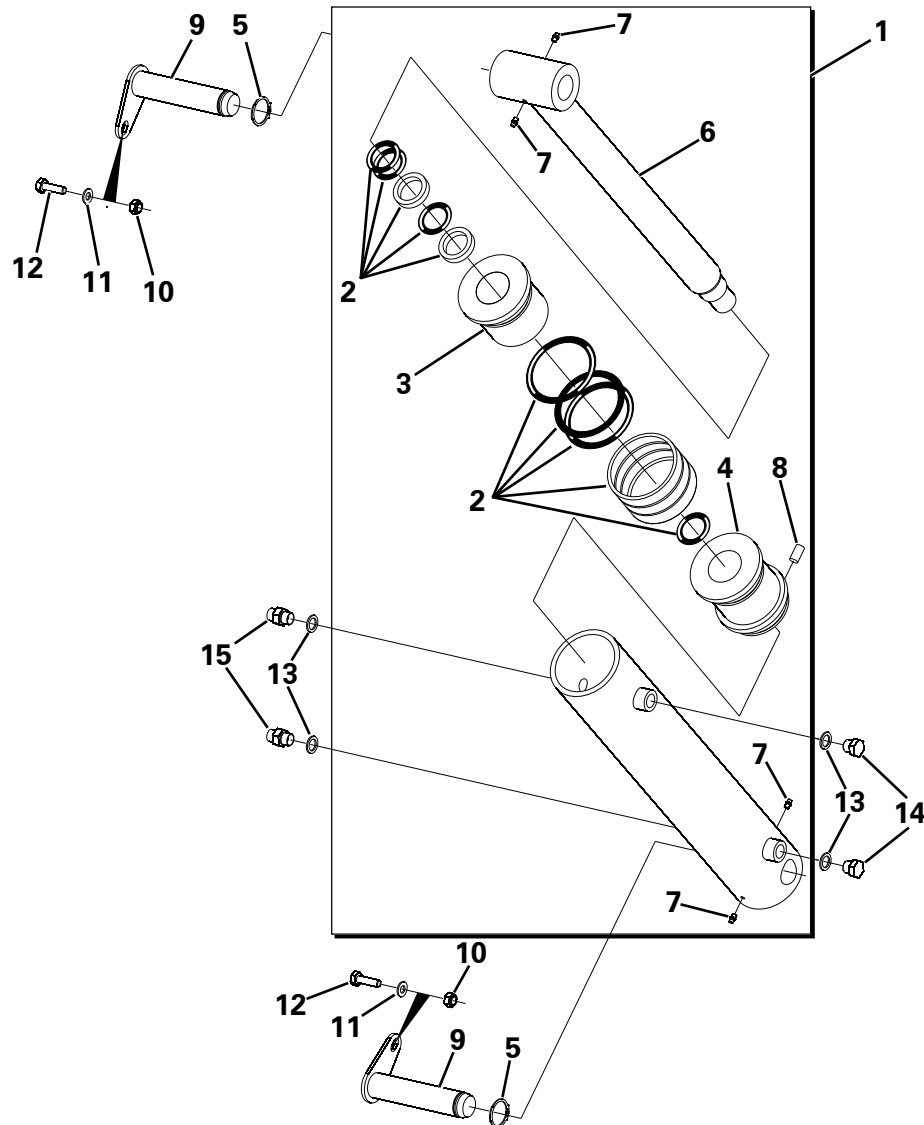

TIPPING RAM ASSEMBLY - LH

Item	Part No.	Description	Qty	U/M
1	T102159	TIPPING RAM	1.0	EA
2	T53452	SEAL KIT	1.0	EA
3	T53453	GLAND	1.0	EA
4	T53454	PISTON HEAD	1.0	EA
5	T100098	CIRCLIP	2.0	EA
6	T53451	ROD ASSEMBLY	1.0	EA
7	T53445	GREASE NIPPLE	4.0	EA
8	T53807	SET SCREW	1.0	EA
9	T100088	PIVOT PIN	2.0	EA
10	T13064	PHILIDAS NUT	2.0	EA
11	T10734	HEAVY DUTY WASHER	2.0	EA
12	T16505	SET SCREW	2.0	EA
13	T5637	DOWTY WASHER	4.0	EA
14	T13907	BLANKING PLUG	2.0	EA
15	T13606	ADAPTOR	2.0	EA