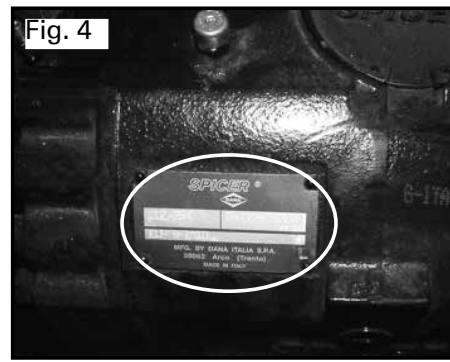

MACHINE IDENTIFICATION

Serial Numbers

Please quote machine serial numbers when in communication with your Thwaites distributor.

Model Type (Fig 1.)

Vin N° (Fig 1.)

Engine Serial N° (Fig 2.)

Gearbox Serial N° (Fig 3.)

Axle Serial N° (Fig 4.)

Transfer Box Serial N° (Fig 5.)

Diesel Oxidation Catalytic or Diesel Particle Filter No (Fig 6.)