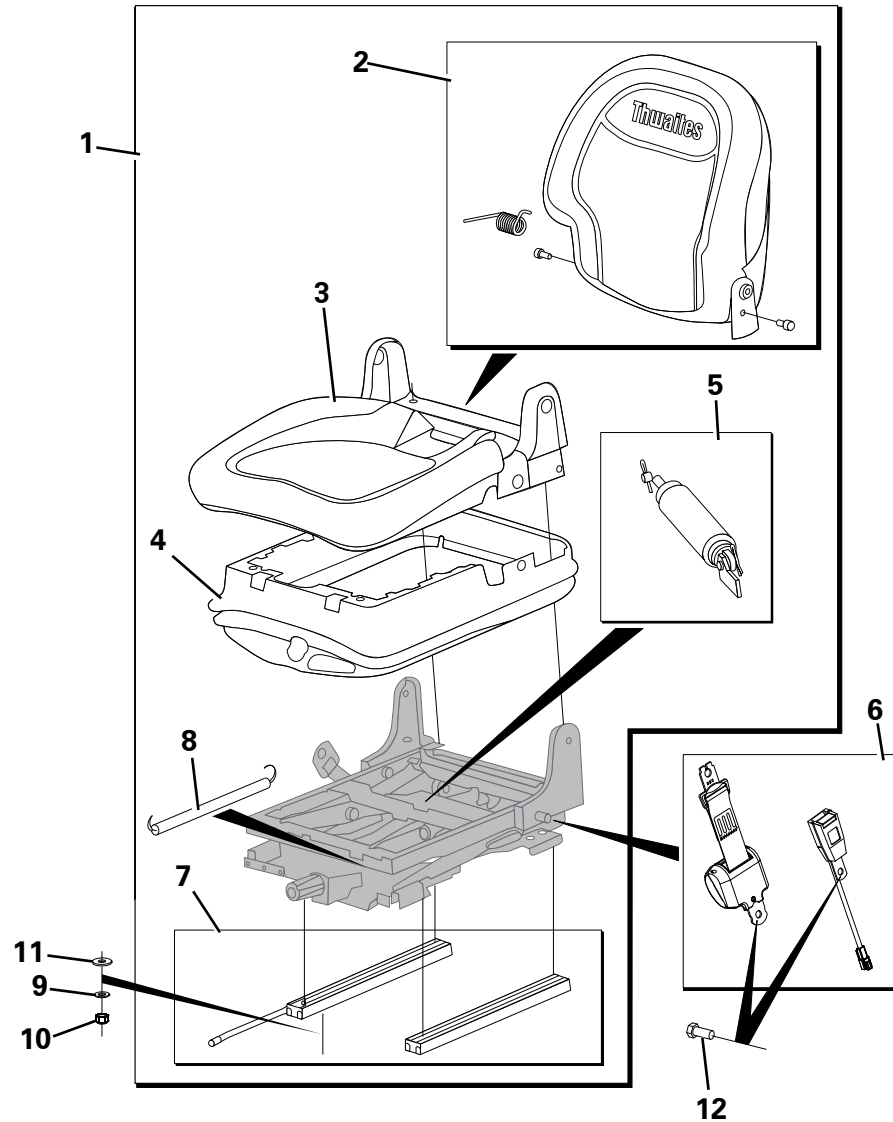

SEAT ASSEMBLY

Item	Part No.	Description	Qty	U/M
1	T102628	SEAT	1.0	EA
2	T53830	BACK CUSHION KIT	1.0	EA
3	T53831	SEAT CUSHION KIT	1.0	EA
4	T53845	BOOT	1.0	EA
5	T53832	DAMPER KIT	1.0	EA
* 6	T103224	SEATBELT	1.0	EA
7	T53829	SLIDE RAIL ADJUSTER KIT	1.0	EA
8	T53886	TRANSFER ROD	1.0	EA
9	T12973	PLAIN WASHER	4.0	EA
10	T13457	NYLOC NUT	4.0	EA
11	T9345	HEAVY DUTY WASHER	4.0	EA
* 12	T105937	SET SCREW	2.0	EA