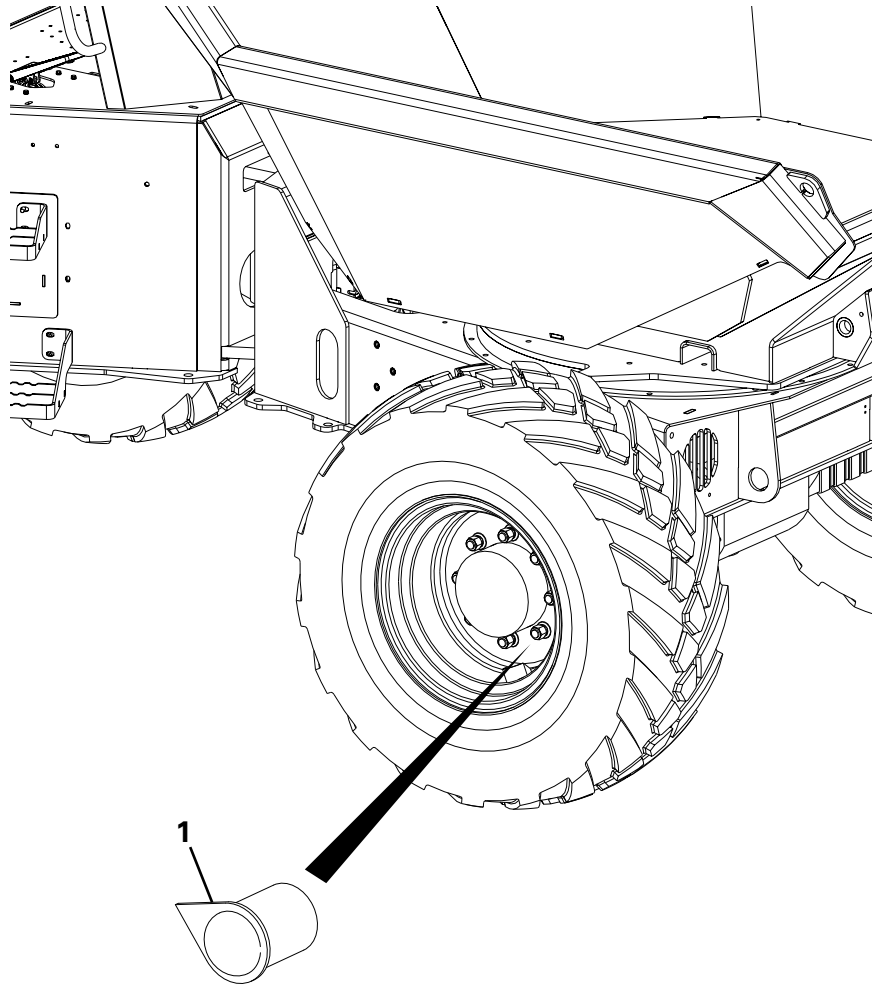

WHEEL NUT INDICATOR

Item	Part No.	Description	Qty	U/M
1	T105857	WHEEL NUT INDICATOR	32.0	EA