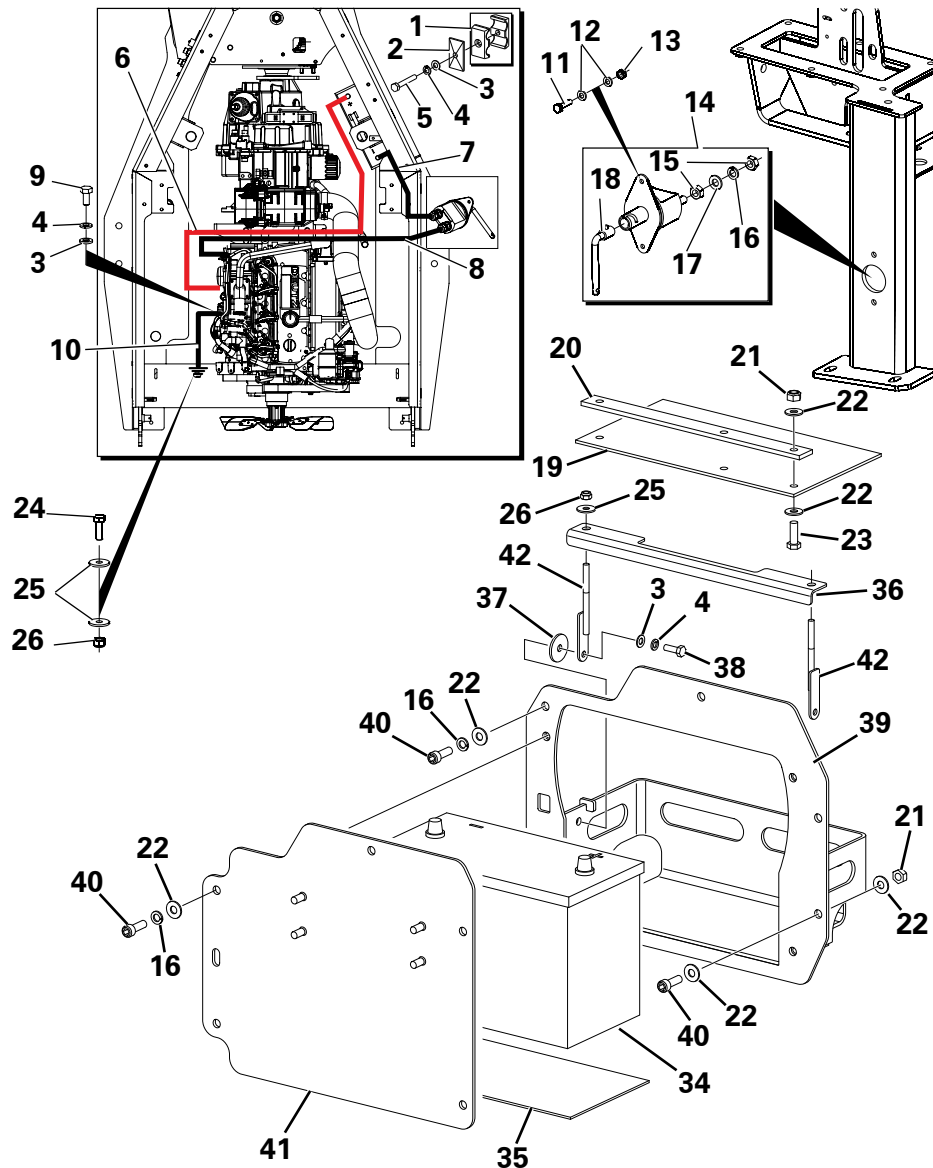

BATTERY BOX ASSEMBLY

Item	Part No.	Description	Qty	U/M	
1	T104331	PIPE CLAMP	1.0	EA	
2	T102170	COVER PLATE	1.0	EA	
3	T12973	WASHER	4.0	EA	
4	T12972	SPRING WASHER	4.0	EA	
*	5	T17157	BOLT	1.0	EA
6	T104326	BATTERY POSITIVE CABLE	1.0	EA	
*	7	T105990	BATTERY NEGATIVE CABLE	1.0	EA
8	T104325	ISOLATOR CABLE	1.0	EA	
9	T11673	SET SCREW	1.0	EA	
10	T102057	CHASSIS EARTH CABLE	1.0	EA	
11	T16477	SET SCREW	2.0	EA	
12	T13911	WASHER	4.0	EA	
13	T16481	NYLOC NUT	2.0	EA	
14	T105181	BATTERY ISOLATOR SWITCH	1.0	EA	
15	T12509	NUT	4.0	EA	
*	16	T13362	SPRING WASHER	9.0	EA
17	T15819	WASHER	2.0	EA	
18	T54355	KEY	1.0	EA	
19	T100393	RUBBER BATTERY COVER	1.0	EA	
20	T100394	BATTERY COVER RETAINER	1.0	EA	
21	T13064	STOVER NUT	2.0	EA	
*	22	T10734	HEAVY DUTY WASHER	15.0	EA
23	T20618	SET SCREW	2.0	EA	
24	T12694	SET SCREW	1.0	EA	
*	25	T9345	HEAVY DUTY WASHER	4.0	EA
*	26	T13457	NYLOC NUT	3.0	EA
34	T104273	BATTERY	1.0	EA	
35	T12874	BATTERY MAT	1.0	EA	
*	36	T105960	BATTERY STRAP	1.0	EA
37	T8128	HEAVY DUTY WASHER	2.0	EA	
*	38	T12694	SET SCREW	2.0	EA
*	39	T105984	FIXED BATTERY BOX	1.0	EA
*	40	T12820	SOCKET HEAD CAP SCREW	9.0	EA
*	41	T105983	BATTERY BOX DOOR	1.0	EA
*	42	T105961	BATTERY STRAP RETAINER	2.0	EA