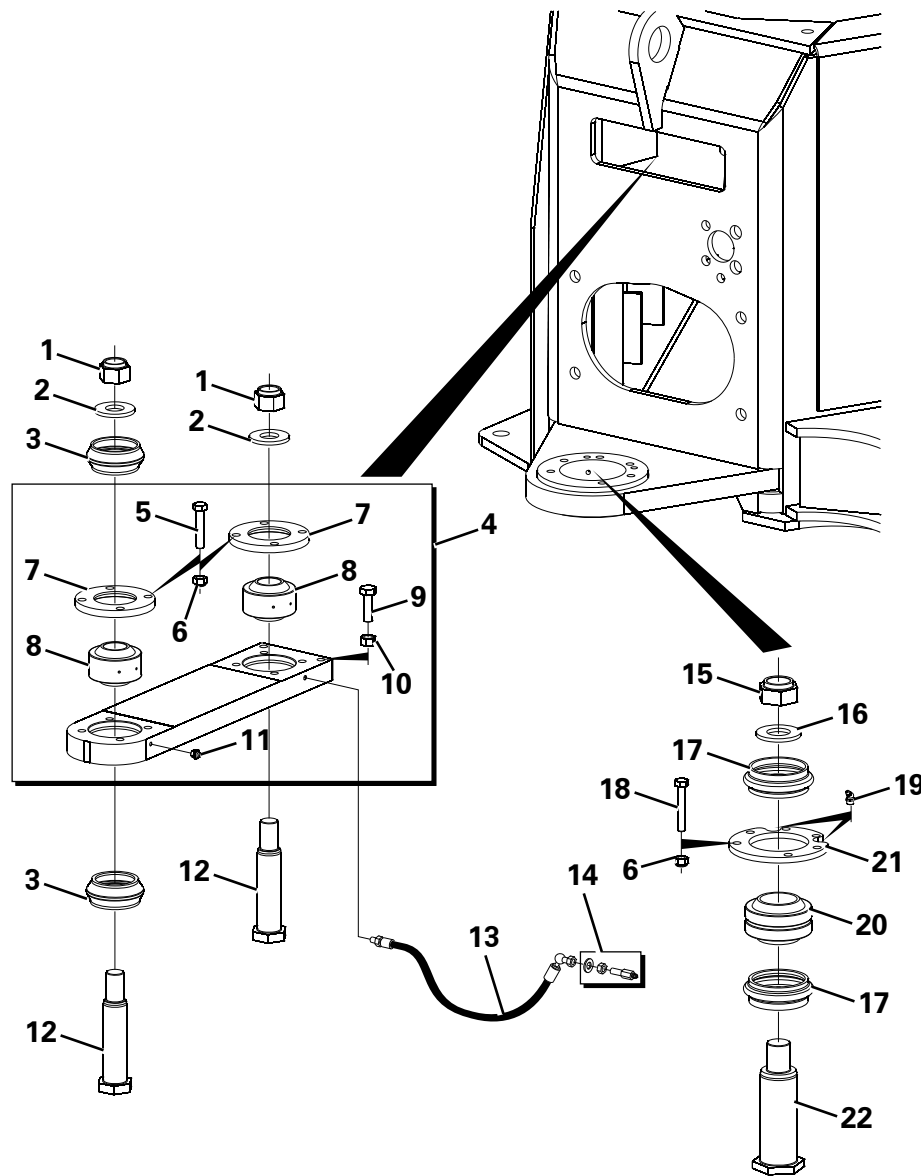

KINGLINK ASSEMBLY

Item	Part No.	Description	Qty	U/M
1	T10331	LOCKNUT	2.0	EA
2	T7695	HEAVY DUTY WASHER	2.0	EA
3	T10160	RUBBER DUST SEAL	2.0	EA
*	T54560	KINGLINK ASSEMBLY	1.0	EA
5	T101725	BOLT	8.0	EA
6	T101724	NYLOC NUT	14.0	EA
7	T12995	BEARING CAP	2.0	EA
8	T100268	SPHERICAL BEARING	2.0	EA
9	T14078	SET SCREW	2.0	EA
10	T14098	NUT	2.0	EA
11	T7486	GREASE NIPPLE	1.0	EA
12	T100092	TOP PIVOT BOLT	2.0	EA
13	T105101	GREASE PIPE	1.0	EA
14	T100390	GREASE NIPPLE ASSEMBLY	1.0	EA
15	T12981	PHILIDAS NUT	1.0	EA
16	T13173	WASHER	1.0	EA
17	T100028	DUST SEAL	2.0	EA
18	T101723	BOLT	6.0	EA
19	T16576	GREASE NIPPLE	2.0	EA
20	T12984	SPHERICAL PLAIN BEARING	1.0	EA
21	T101024	BEARING CAP	1.0	EA
22	T100091	BOTTOM PIVOT BOLT	1.0	EA