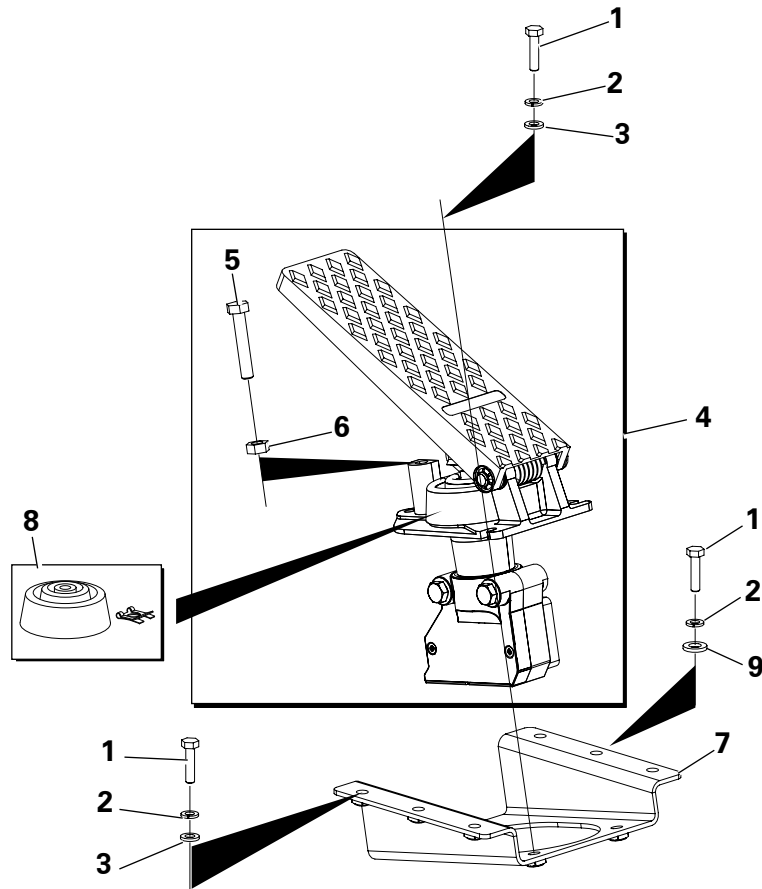

THROTTLE PEDAL ASSEMBLY

Item	Part No.	Description	Qty	U/M
1	T16476	SET SCREW	9.0	EA
2	T14837	SPRING WASHER	9.0	EA
3	T13911	WASHER	6.0	EA
4	T104337	THROTTLE PEDAL-ELECTRONIC	1.0	EA
5	T17540	SET SCREW	1.0	EA
6	T9775	NUT	1.0	EA
7	T104480	THROTTLE PEDAL BRACKET	1.0	EA
8	T54430	SERVICE KIT	1.0	EA
9	T15830	HEAVY DUTY WASHER	3.0	EA