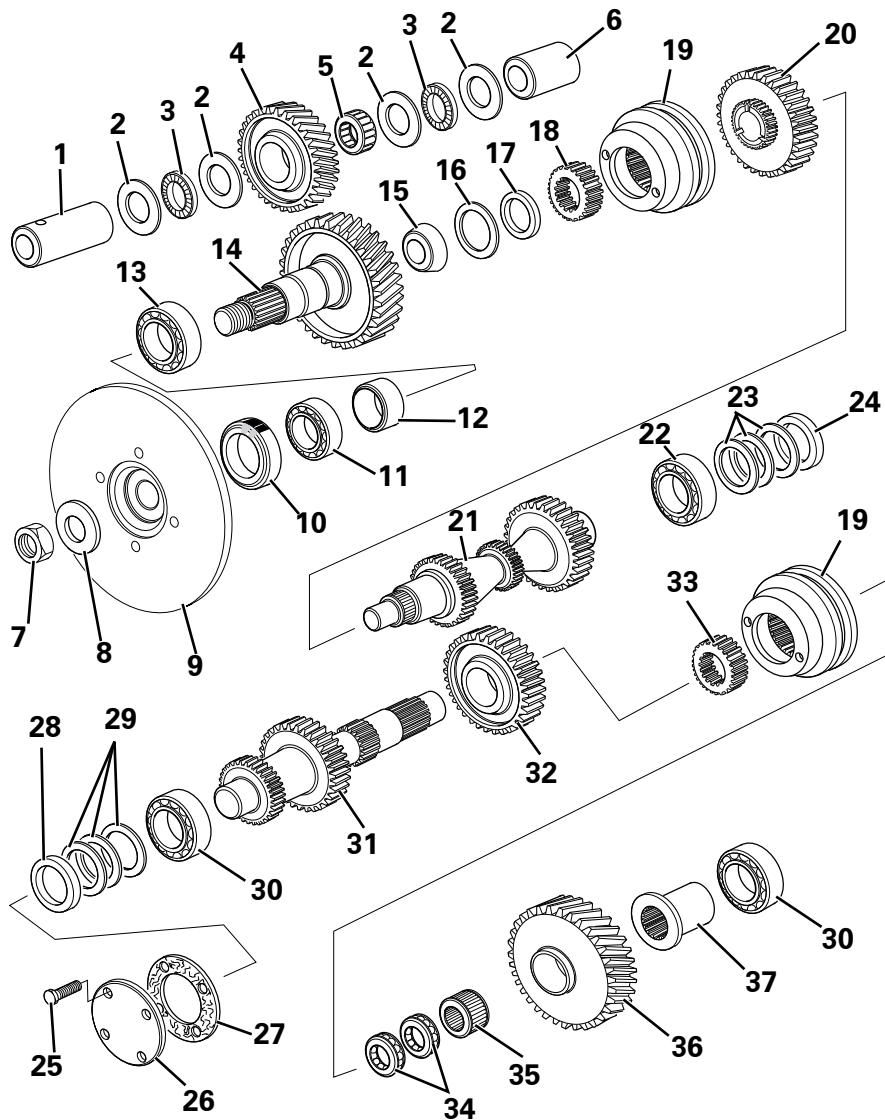

TRANSMISSION INTERNAL

Item	Part No.	Description	Qty	U/M
1	T50392	IDLER SHAFT	1.0	EA
2	T50335	WASHER	4.0	EA
3	T50333	BEARING	2.0	EA
4	T50332	IDLER GEAR	1.0	EA
5	T2535	BEARING	1.0	EA
6	T50334	SPACER	1.0	EA
7	T50662	STAKE NUT	1.0	EA
8	T2581	WASHER	1.0	EA
9	T50663	FLANGE	1.0	EA
10	T2579	OIL SEAL	1.0	EA
11	T50515	BEARING	1.0	EA
12	T52509	SPACER KIT	1.0	EA
13	T51957	BEARING	1.0	EA
14	T2575	GEAR	1.0	EA
15	T50516	PILOT BEARING	1.0	EA
16	T51693	OIL SEAL	1.0	EA
17	T51692	SPACER	1.0	EA
18	T2571	SLEEVE	1.0	EA
19	T2572	SYNCHRONISER ASSEMBLY	2.0	EA
20	T2570	GEAR	1.0	EA
21	T2569	MAINSHAFT	1.0	EA
22	T2568	BEARING	1.0	EA
23	T1705	SHIM KIT	1.0	EA
24	T1935	SPACER	1.0	EA