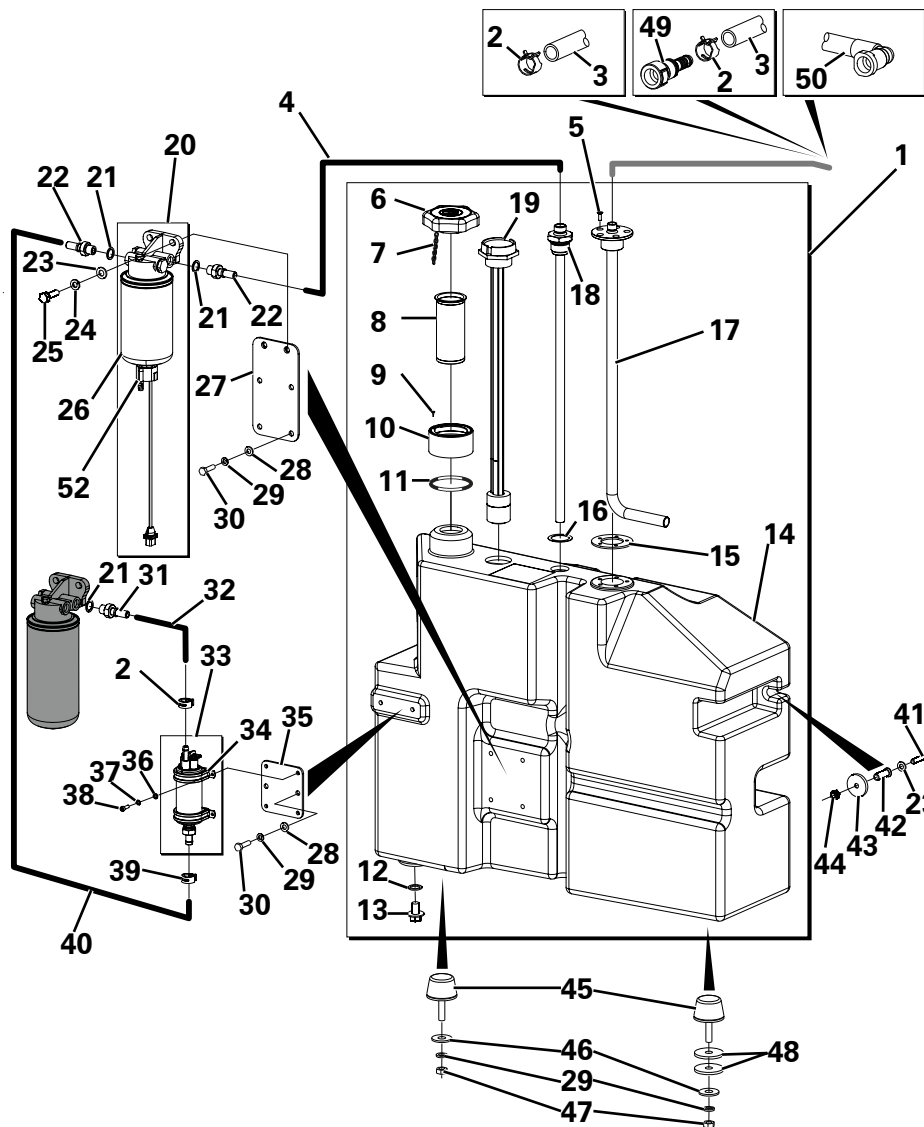

FUEL TANK ASSEMBLY

Item	Part No.	Description	Qty	U/M
1	T104417	FUEL TANK ASSEMBLY	1.0	EA
2	T104551	SPRING BAND CLAMP	2.0	EA
3	T104475	FUEL HOSE	1.0	EA
4	T104472	FUEL HOSE	1.0	EA
5	T54287	COUNTERSUNK SET SCREW	5.0	EA
6	T52283	FUEL FILLER CAP	1.0	EA
7	T52437	FILLER CAP CHAIN	1.0	EA
8	T53839	STRAINER	1.0	EA
9	T52590	SCREW	4.0	EA
10	T52543	FILLER CAP COLLAR	1.0	EA
11	T52589	O RING	1.0	EA
12	T52588	O RING	1.0	EA
13	T52282	DRAIN PLUG	1.0	EA
14	T54271	FUEL TANK	1.0	EA
15	T104430	SEAL	1.0	EA
16	T104431	GASKET	1.0	EA
17	T104401	FUEL RETURN PIPE	1.0	EA
18	T104402	FUEL SUCTION PIPE	1.0	EA
19	T54282	LEVEL GAUGE	1.0	EA
20	T54335	PRE FUEL FILTER ASSEMBLY	1.0	EA
21	T104410	COPPER WASHER	3.0	EA
22	T104543	ADAPTOR SPIGOT	2.0	EA
23	T15819	WASHER	4.0	EA
24	T13362	SPRING WASHER	2.0	EA
25	T20618	SET SCREW	2.0	EA
26	T54317	PRE FUEL FILTER ELEMENT	1.0	EA
27	T104403	FUEL FILTER MOUNTING PLATE	1.0	EA
28	T12973	WASHER	6.0	EA
29	T12972	SPRING WASHER	8.0	EA
30	T7465	SET SCREW	6.0	EA