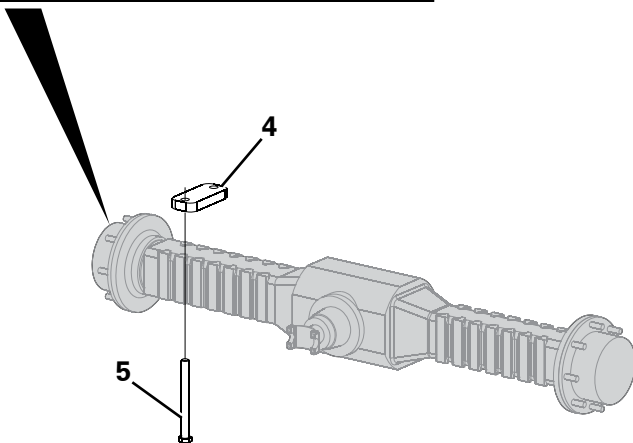

WHEEL ASSEMBLY (HI FLOAT)

Item	Part No.	Description	Qty	U/M
1	T102595	WHEEL ASSY HI-FLOAT	4.0	EA
2	T101494	TYRE	1.0	EA
3	T101481	WHEEL RIM	1.0	EA
4	T102364	CLAMP PLATE	4.0	EA
5	T102597	BOLT	8.0	EA