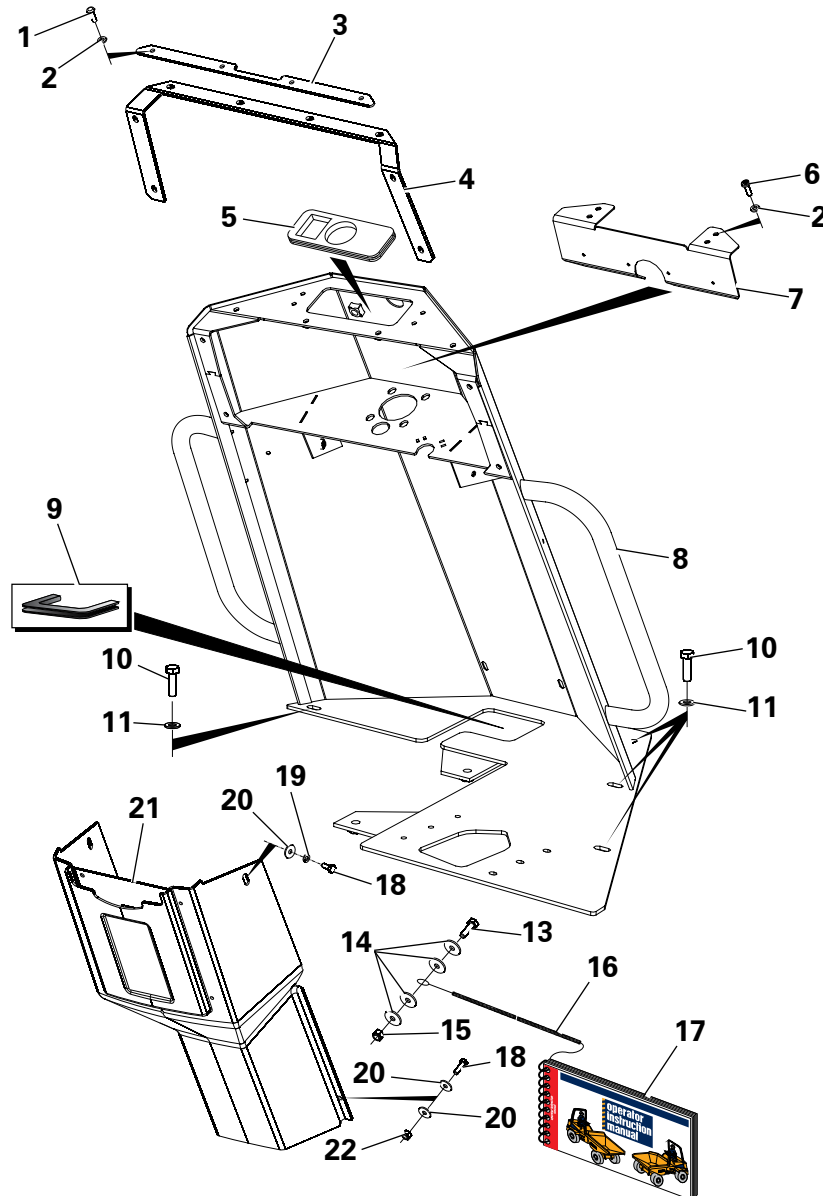

LEG GUARD ASSEMBLY

Item	Part No.	Description	Qty	U/M
1	T100315	DOME HEAD SCREW	4.0	EA
2	T13911	WASHER	8.0	EA
3	T100506	CLAMPING STRIP	1.0	EA
4	T100320	SEALING GASKET	1.0	EA
5	T100355	STEERING COLUMN GROMMET	1.0	EA
6	T16492	PAN HEAD SCREW	4.0	EA
7	T104656	SPLASH GUARD	1.0	EA
8	T104333	LEG GUARD ASSY	1.0	EA
9	T52795	E J TRIM	1.0	EA
* 10	T16505	SET SCREW	5.0	EA
* 11	T10734	HEAVY DUTY WASHER	5.0	EA
13	T12694	SET SCREW	1.0	EA
14	T9345	HEAVY DUTY WASHER	4.0	EA
15	T13457	NYLOC NUT	1.0	EA
16	T100699	RETAINING CABLE	1.0	EA
17	T0562	OPERATOR BOOK	1.0	EA
17A	T0561	SERVICE BOOK	1.0	EA
18	T16477	SET SCREW	4.0	EA
19	T14837	SPRING WASHER	2.0	EA
20	T15830	HEAVY DUTY WASHER	6.0	EA
21	T100159	INNER LEG GUARD	1.0	EA
22	T16481	NYLOC NUT	2.0	EA