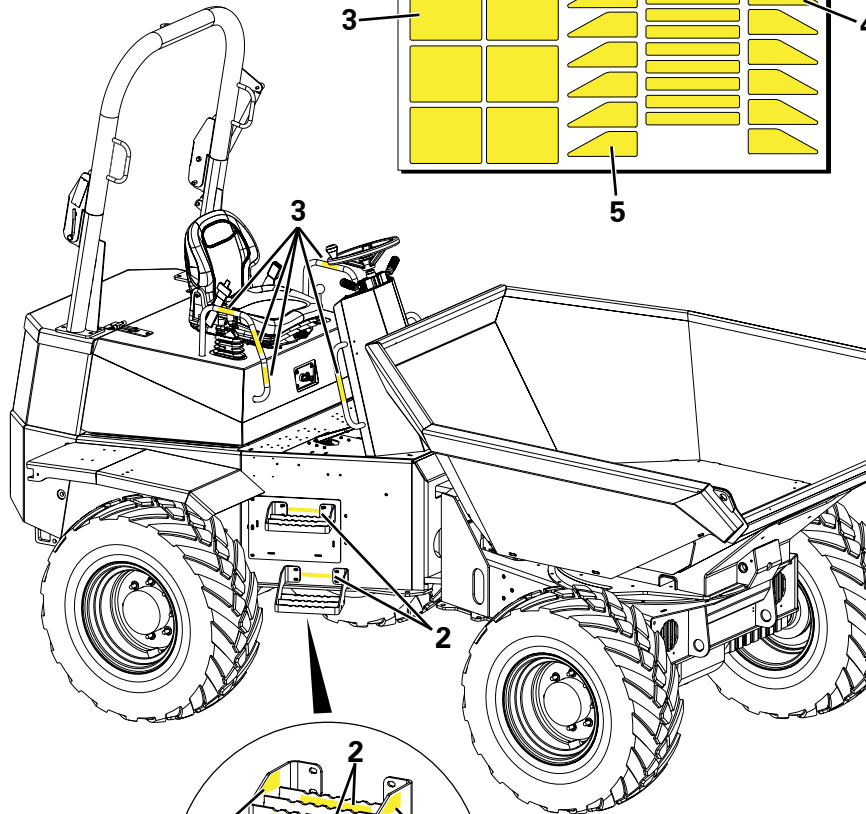

HI-VIS DECAL KIT

Item	Part No.	Description	Qty	U/M
1	T105565	HI-VIS DECAL KIT	1.0	EA
2		STEP TREAD	12.0	EA
3		GRAB HANDLE	8.0	EA
4		STEP SIDE	8.0	EA
5		STEP SIDE REVERSE	8.0	EA