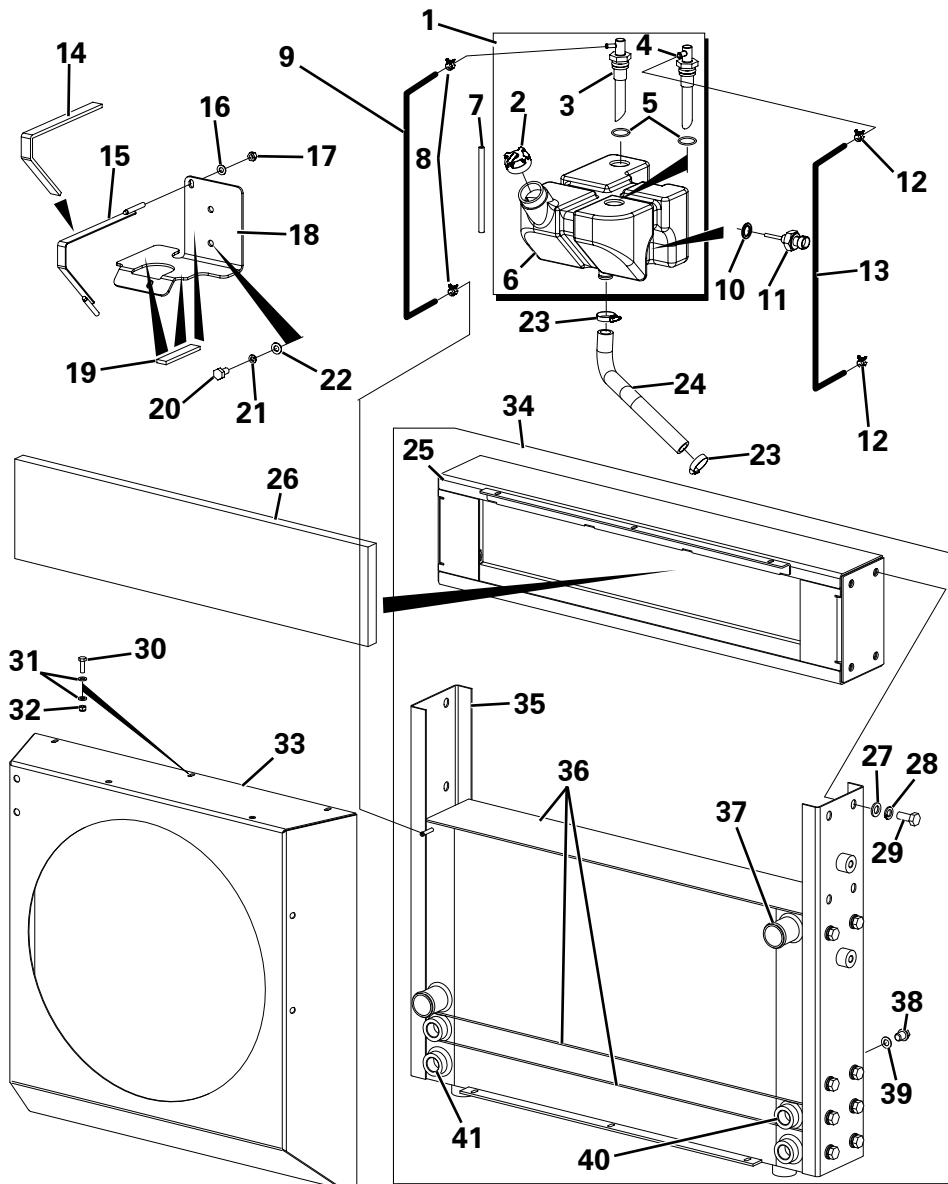

RADIATOR ASSEMBLY

Item	Part No.	Description	Qty	U/M
25	T105486	CAC BLANKING	1.0	EA
26	T105	CAC FOAM STRIP	1.0	EA
27	T19809	WASHER	24.0	EA
28	T14283	SPRING WASHER	24.0	EA
29	T14077	SET SCREW	24.0	EA
30	T16477	SET SCREW	6.0	EA
31	T13911	WASHER	12.0	EA
32	T16481	NYLOC NUT	6.0	EA
33	T54290	FAN COWL	1.0	EA
34	T105437	COMBI COOLER	1.0	EA
35	T54389	SIDE FRAME	2.0	EA
36	T54387	FOAM STRIP	1.0	EA
37	T54391	WATER COOLER	1.0	EA
38	T54284	BRASS DRAIN PLUG	3.0	EA
39	T54429	DOWTY WASHER	3.0	EA
40	T54388	OIL COOLER	1.0	EA
41	T54390	TRANSMISSION COOLER	1.0	EA