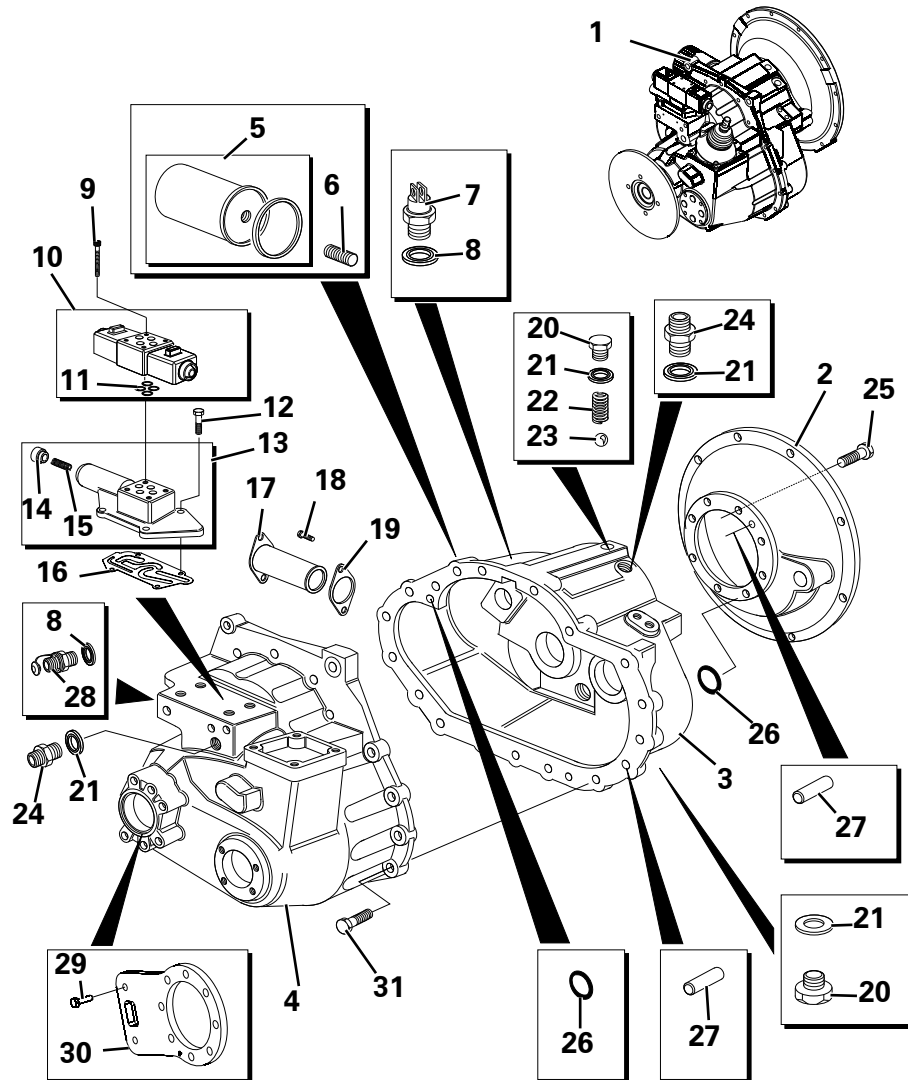

TRANSMISSION - EXTERNAL

Item	Part No.	Description	Qty	U/M
1	T103201	GEARBOX	1.0	EA
2	T52642	FLYWHEEL HOUSING	1.0	EA
3	T54394	FRONT CASING	1.0	EA
4	T53436	CASE	1.0	EA
5	T52450	TRANSMISSION OIL FILTER	1.0	EA
6	T51630	FILTER ADAPTOR	1.0	EA
7	T50349	OIL PRESSURE SWITCH	1.0	EA
8	T2604	SEAL	2.0	EA
9	T50570	CAP SCREW	4.0	EA
10	T50512	SOLENOID VALVE	1.0	EA
11	T51877	SEAL KIT	1.0	EA
12	T50345	BOLT	4.0	EA
13	T54114	ADAPTOR BLOCK ASSEMBLY	1.0	EA
14	T51606	PLUG	1.0	EA
15	T51607	SPRING	1.0	EA
16	T2599	GASKET	1.0	EA
17	T2608	SUCTION STRAINER	1.0	EA
18	T50344	BOLT	2.0	EA
19	T2602	GASKET	1.0	EA
20	T2612	PLUG	3.0	EA
21	T2613	SEAL	5.0	EA
22	T2611	SPRING	1.0	EA
23	T2610	BALL	2.0	EA
24	T1928	ADAPTOR	2.0	EA
25	T50593	SCREW	12.0	EA
26	T53025	'O' RING	2.0	EA
27	T50339	DOWEL	4.0	EA
28	T50511	PRESSURE POINT	1.0	EA
29	T2256	BOLT	7.0	EA
30	T102381	CALIPER MTG PLATE	1.0	EA
31	T51691	SET SCREW	18.0	EA