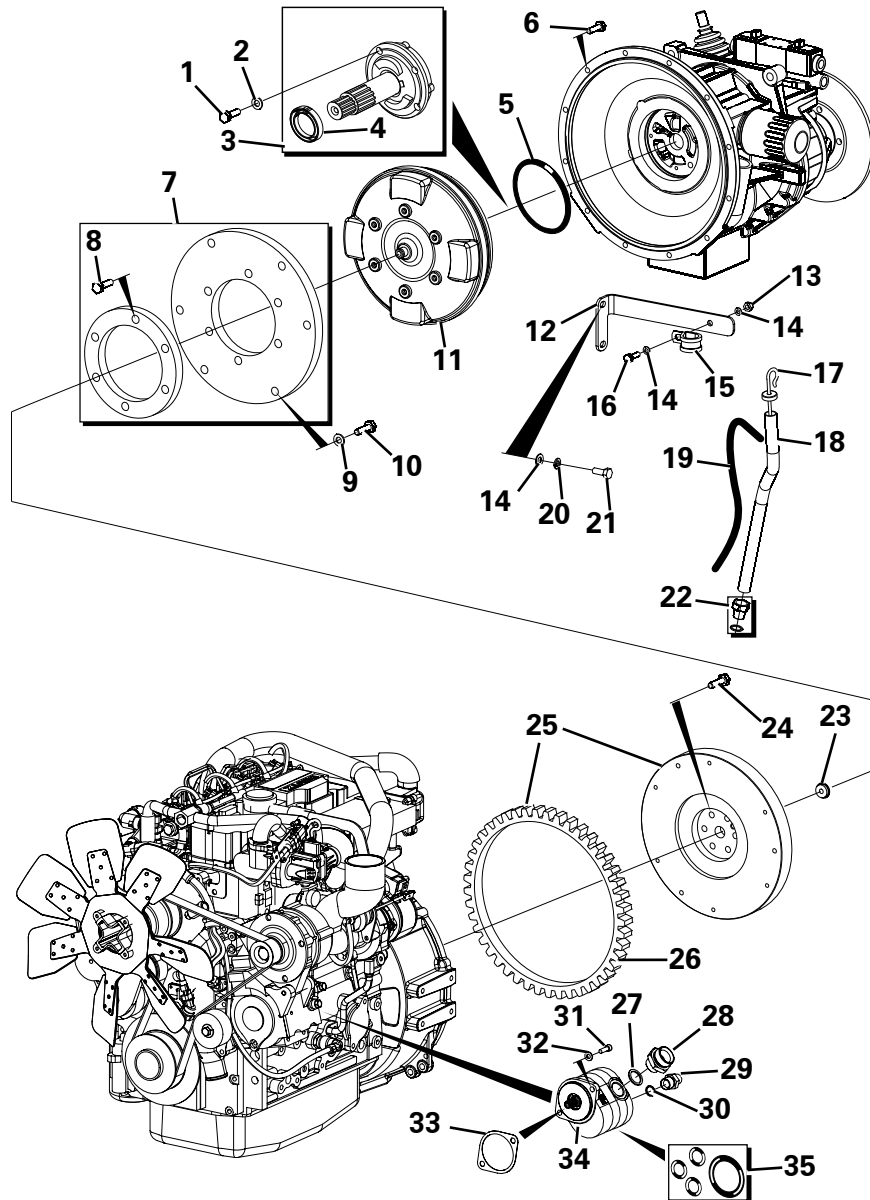

TRANSMISSION DRIVE & HYD PUMP

Item	Part No.	Description	Qty	U/M
1	T1960	BOLT	4.0	EA
2	T1959	SEALING WASHER	4.0	EA
3	T2586	OIL PUMP	1.0	EA
4	T52253	OIL SEAL - BROWN	1.0	EA
	T52232	OIL SEAL - BLACK	1.0	EA
5	T2584	RING-SEAL	1.0	EA
6	T20618	SET SCREW	12.0	EA
7	T2631	DRIVE PLATE KIT	1.0	EA
8	T50523	SET SCREW	6.0	EA
9	T50524	WASHER	6.0	EA
10	T50352	BOLT	6.0	EA
11	T2632	TORQUE CONVERTER	1.0	EA
12	T104418	DIPSTICK BRACKET	1.0	EA
13	T19007	NUT	1.0	EA
14	T12973	WASHER	4.0	EA
15	T9914	P CLIP	1.0	EA
16	T12694	SET SCREW	2.0	EA
17	T13333	GEARBOX DIPSTICK	1.0	EA
18	T100412	GEARBOX FILLER TUBE	1.0	EA
19	T100791	BREATHER TUBE	1.0	EA
20	T12972	SPRING WASHER	2.0	EA
21	T7465	SET SCREW	2.0	EA
22	T2619	NUT C/W SEAL	1.0	EA
23	T54327	FLYWHEEL HUB	1.0	EA
24	T54378	BOLT	8.0	EA
25	T54376	FLYWHEEL ASSEMBLY	1.0	EA
26	T54377	STARTER RING	1.0	EA
27	T6169	DOWTY WASHER	1.0	EA
28	T104364	ADAPTOR	1.0	EA
29	T15234	ADAPTOR	1.0	EA
30	T5594	DOWTY WASHER	1.0	EA
31	T12820	SOCKET HEAD CAP SCREW	2.0	EA
32	T101878	SCHNORR WASHER	2.0	EA
33	T54337	GASKET HYDRAULIC PUMP	1.0	EA
34	T104363	GEAR PUMP	1.0	EA
35	T54374	SEAL KIT	1.0	EA