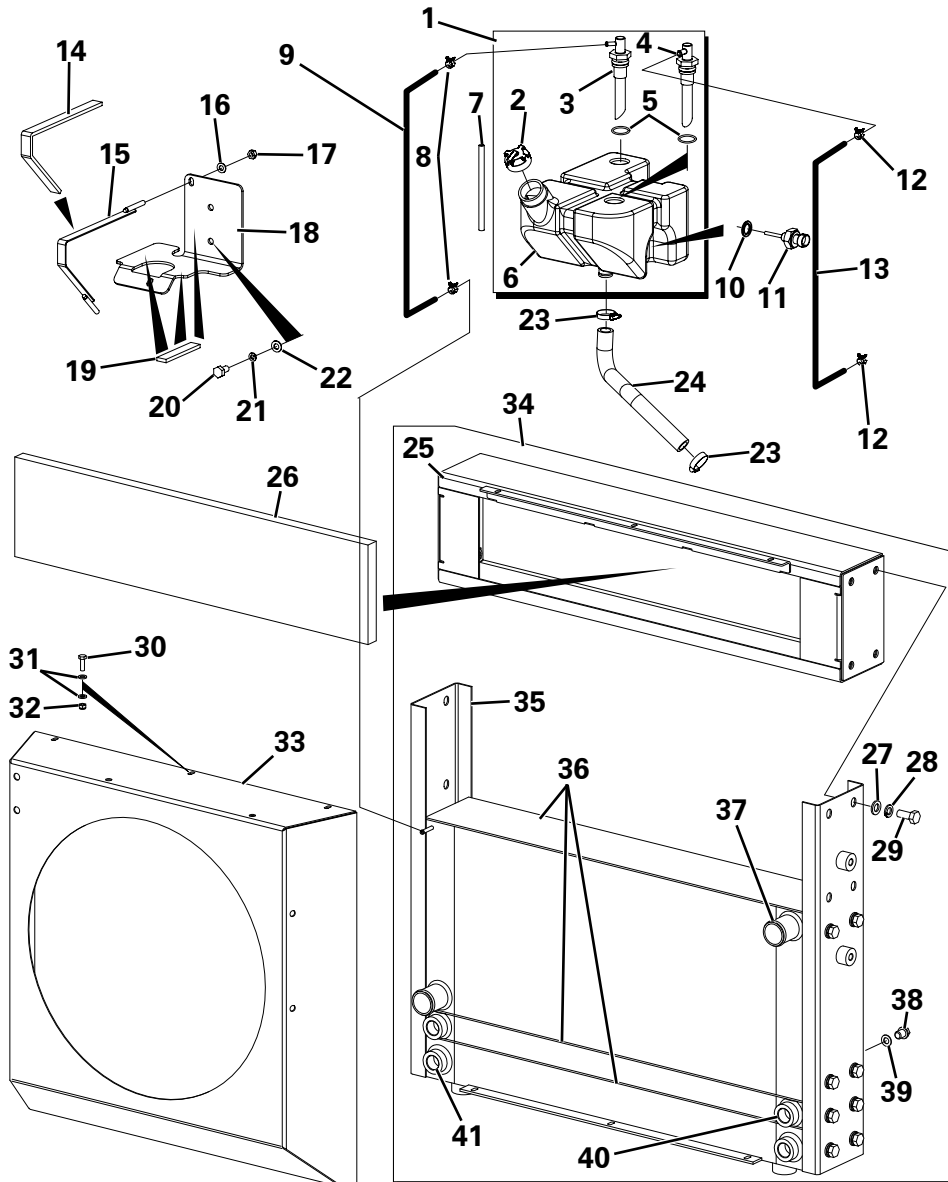

RADIATOR ASSEMBLY

Item	Part No.	Description	Qty	U/M
1	T104428	EXPANSION TANK ASSY	1.0	EA
2	T102097	EXPANSION TANK CAP	1.0	EA
3	T54285	RETURN ELBOW - RADIATOR	1.0	EA
4	T54284	RETURN ELBOW - ENGINE	1.0	EA
5	T54300	O RING	2.0	EA
6	T54279	EXPANSION TANK	1.0	EA
7	T104367	RADIATOR OVERFLOW PIPE	1.0	EA
8	T104552	SPRING BAND CLAMP	2.0	EA
9	T104547	HOSE EXPANSION TANK TO RADIATOR	1.0	EA
10	T100797	DOWTY WASHER	1.0	EA
11	T104651	COOLANT LEVEL SWITCH	1.0	EA
12	T100421	SPRING BAND CLAMP	2.0	EA
13	T104546	HOSE EXPANSION TANK TO ENGINE	1.0	EA
14	T52806	FOAM STRIP	1.0	EA
15	T104441	EXPANSION BOTTLE STRAP	1.0	EA
16	T12973	WASHER	2.0	EA
17	T19007	NUT	2.0	EA
18	T104440	EXPANSION BOTTLE BRACKET	1.0	EA
19	T52660	FOAM STRIP	3.0	EA
20	T9157	SET SCREW	2.0	EA
21	T13362	SPRING WASHER	2.0	EA
22	T15819	WASHER	2.0	EA
23	T105352	JUBILEE CLIP	2.0	EA
24	T104432	EXPANSION BOTTLE HOSE	1.0	EA