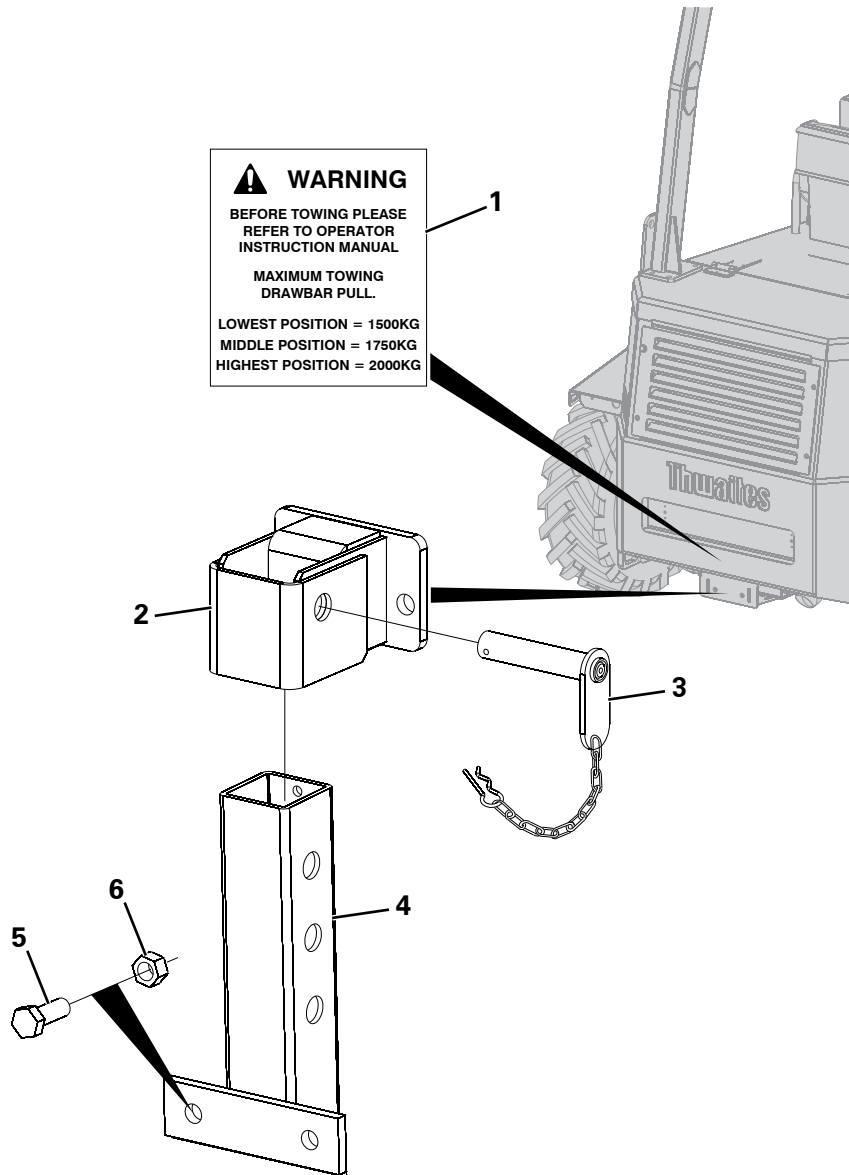

ADJUSTABLE TOW BRACKET

Item	Part No.	Description	Qty	U/M
1	T51944	ADJ TOW HITCH TRANSFER	1.0	EA
2	T100418	ADJ TOWING (FIXED) BRKT	1.0	EA
3	T19559	ADJ TOW BRKT RETAINING	1.0	EA
4	T100419	ADJ TOWING (MOVABLE) BRKT	1.0	EA
5	T11316	SET SCREW	2.0	EA
6	T14910	STOVER NUT	2.0	EA

WARNING
BEFORE TOWING PLEASE REFER TO OPERATOR INSTRUCTION MANUAL
MAXIMUM TOWING DRAWBAR PULL
LOWEST POSITION = 1500KG
MIDDLE POSITION = 1750KG
HIGHEST POSITION = 2000KG