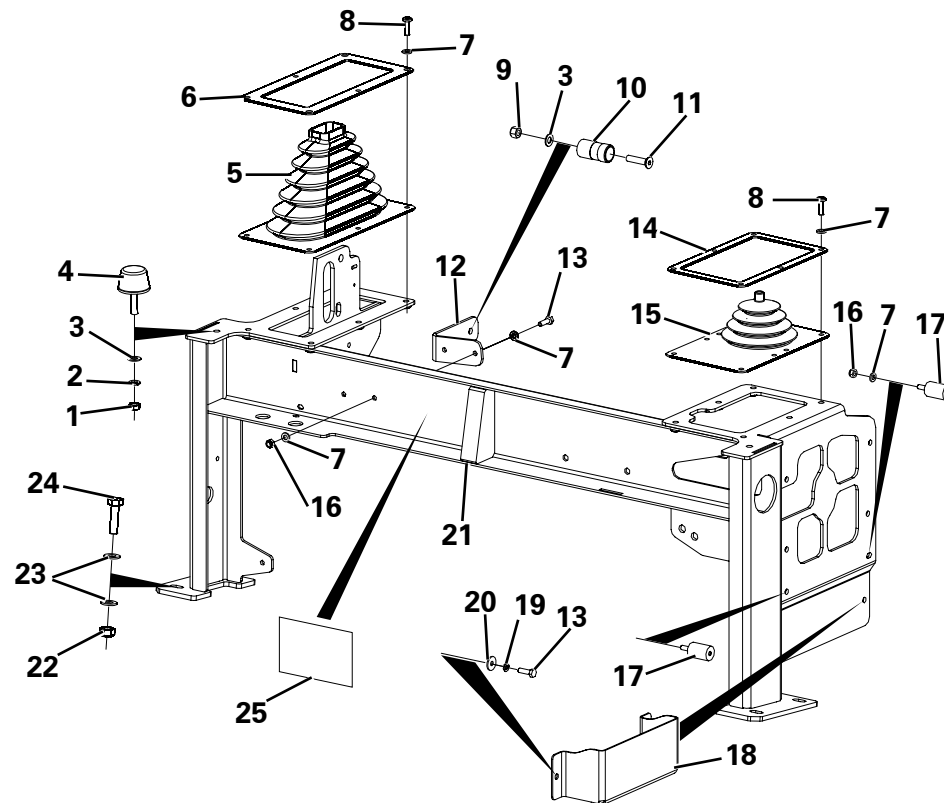

CONTROL MTG BRACE ASSEMBLY

Item	Part No.	Description	Qty	U/M
1	T9775	NUT	2.0	EA
2	T12972	SPRING WASHER	2.0	EA
3	T12973	WASHER	3.0	EA
4	T100214	RUBBER BUFFER	2.0	EA
5	T102351	GAITER	1.0	EA
6	T100570	GAITER RETAINING PLATE	1.0	EA
7	T13911	WASHER	17.0	EA
8	T16492	PAN HEAD SCREW	12.0	EA
9	T13457	NYLOC NUT	1.0	EA
10	T102401	BEACON POST	1.0	EA
11	T17070	SOCKET C/SUNK HD SCREW	1.0	EA
12	T103225	BEACON STORAGE BRACKET	1.0	EA
13	T16477	SET SCREW	4.0	EA
14	T100569	TIPPING GAITER RETAINING PLATE	1.0	EA
15	T100289	TIPPING LEVER GAITER	1.0	EA
16	T16481	NYLOC NUT	3.0	EA
17	T104362	BOBBIN	4.0	EA
18	T104614	ECU SPLASH GUARD	1.0	EA
19	T14837	SPRING WASHER	2.0	EA
20	T15830	HEAVY DUTY WASHER	2.0	EA
21	T104332	CROSS BRACE	1.0	EA
22	T13064	PHILIDAS NUT	4.0	EA
23	T10734	HEAVY DUTY WASHER	8.0	EA
24	T16505	BOLT	4.0	EA
25	T54339	MAINTENANCE DECAL	1.0	EA