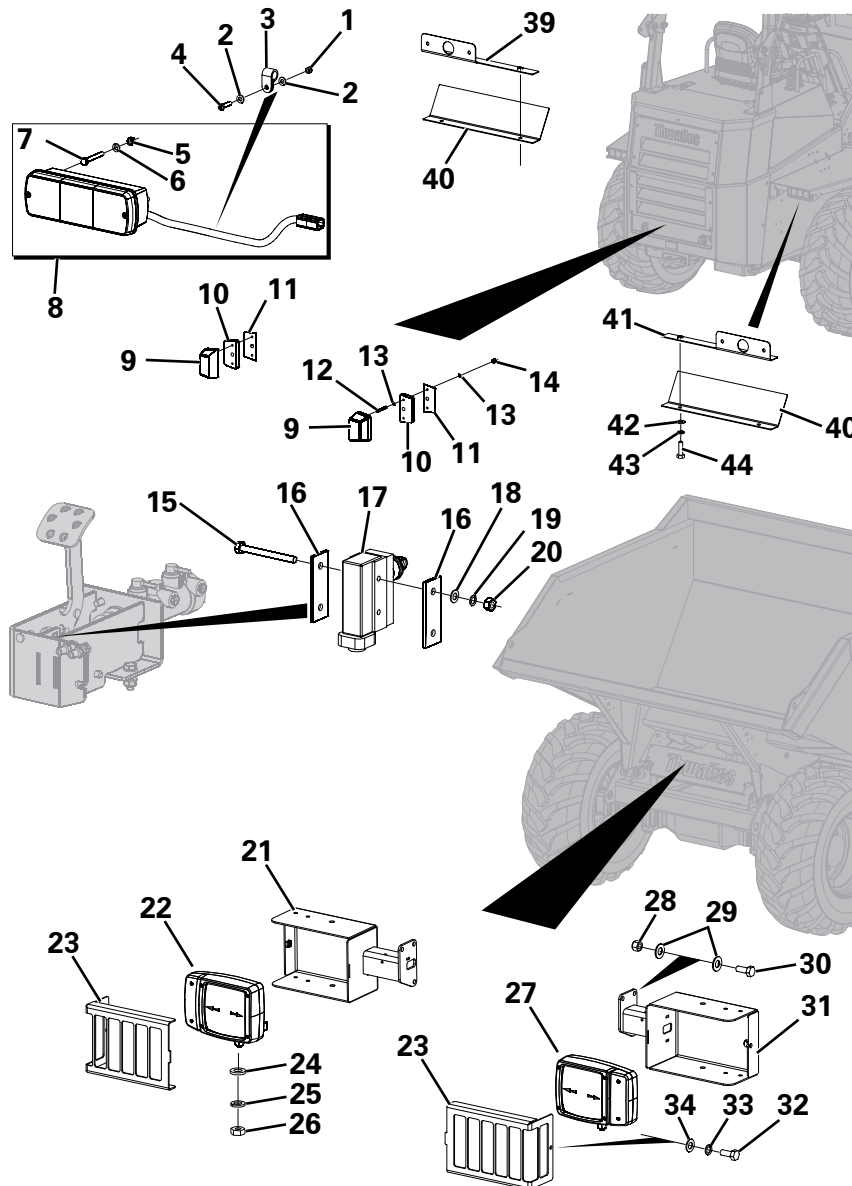

ROAD LIGHTS

Item	Part No.	Description	Qty	U/M
1	T16613	NYLOC NUT	4.0	EA
2	T16612	WASHER	8.0	EA
3	T100989	P CLIP PLASTIC	4.0	EA
4	T16611	CHEESE HEAD SCREW	4.0	EA
5	T10431	NUT	4.0	EA
6	T10418	SHAKEPROOF WASHER	4.0	EA
7	T11433	SET SCREW	4.0	EA
8	T101091	REAR LIGHT ASSEMBLY	2.0	EA
	T54294	REAR LIGHT LENS	2.0	EA
9	T16773	NUMBER PLATE LAMP	2.0	EA
10	T16774	NUMBER PLATE LIGHT PLINTH	2.0	EA
11	T16775	NUMBER PLATE LIGHT GASKET	2.0	EA
12	T16675	CHEESE HEAD SCREW	4.0	EA
13	T16956	WASHER	16.0	EA
14	T16957	NYLOC NUT	16.0	EA
15	T13321	SET SCREW	2.0	EA
16	T13289	MICRO SWITCH BACKING PLATE	2.0	EA
17	T102761	MICRO SWITCH	1.0	EA
18	T11440	WASHER	2.0	EA
19	T11439	SPRING WASHER	2.0	EA
20	T11447	NUT	2.0	EA
21	T103109	FRONT LIGHT BOX RH	1.0	EA
22	T105678	HEADLAMP RH	1.0	EA
23	T103110	FRONT LIGHT GRILLE	2.0	EA
24	T19809	WASHER	2.0	EA
25	T14080	SPRING WASHER	2.0	EA
26	T14098	NUT	2.0	EA
27	T105679	HEADLAMP LH	1.0	EA
28	T13064	STOVER NUT	6.0	EA
29	T15819	HEAVY DUTY WASHER	12.0	EA
30	T20618	SET SCREW	6.0	EA
31	T103108	FRONT LIGHT BOX LH	1.0	EA
32	T7465	SET SCREW	2.0	EA
33	T12972	SPRING WASHER	2.0	EA