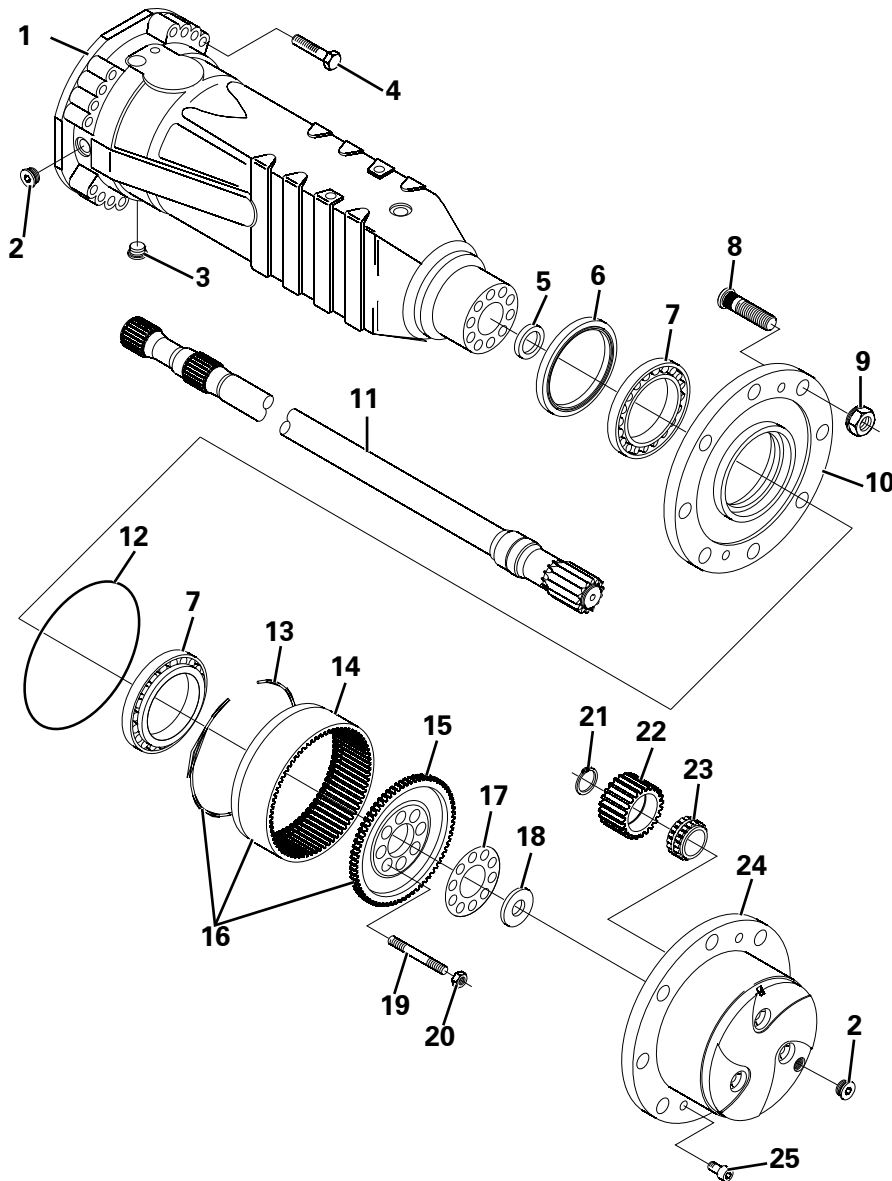

**ROPS FRAME ASSEMBLY**

Item	Part No.	Description	Qty	U/M
1	T103022	ROPS FRAME	1.0	EA
2	T103116	HARNES	1.0	EA
3	T100134	BEACON STEM	1.0	EA
4	T101154	LOCK NUT	2.0	EA
5	T16477	SET SCREW	2.0	EA
6	T13911	WASHER	2.0	EA
7	T13362	SPRING WASHER	2.0	EA
8	T12509	NUT	2.0	EA
9	T100225	GAS SPRING	1.0	EA
10	T53876	ROPS PIN ASSEMBLY	2.0	EA
11	T53960	BOLT	2.0	EA
12	T53962	WASHER	4.0	EA
13	T53961	NYLOC NUT	2.0	EA
14	T15571	BOLT	8.0	EA
15	T14910	STOVER NUT	8.0	EA
16	T105576	LED BEACON	1.0	EA
* 17	T105328	GREEN BEACON	1.0	EA
* 18	T9538	GROMMET	1.0	EA
* 19	T104167	BEACON MOUNTING PLATE	1.0	EA
* 20	T102412	CLAMP	2.0	EA
* 21	T104180	GREEN BEACON HARNESS	1.0	EA
* 22	T9078	P CLIP	1.0	EA
* 23	T104625	MOTION INHIBIT HARNESS	1.0	EA