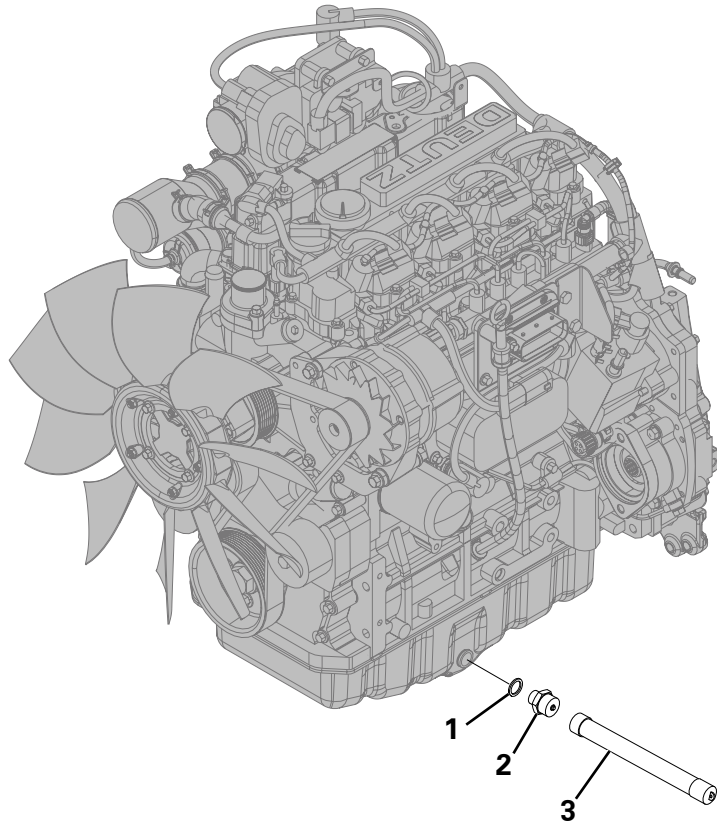

TUV - ENGINE OIL DRAIN TUBE

Item	Part No.	Description	Qty	U/M
1	T104640	COPPER WASHER	1.0	EA
2	T104639	DRAIN PLUG	1.0	EA
3	T17210	DRAIN HOSE ADAPTOR	1.0	EA