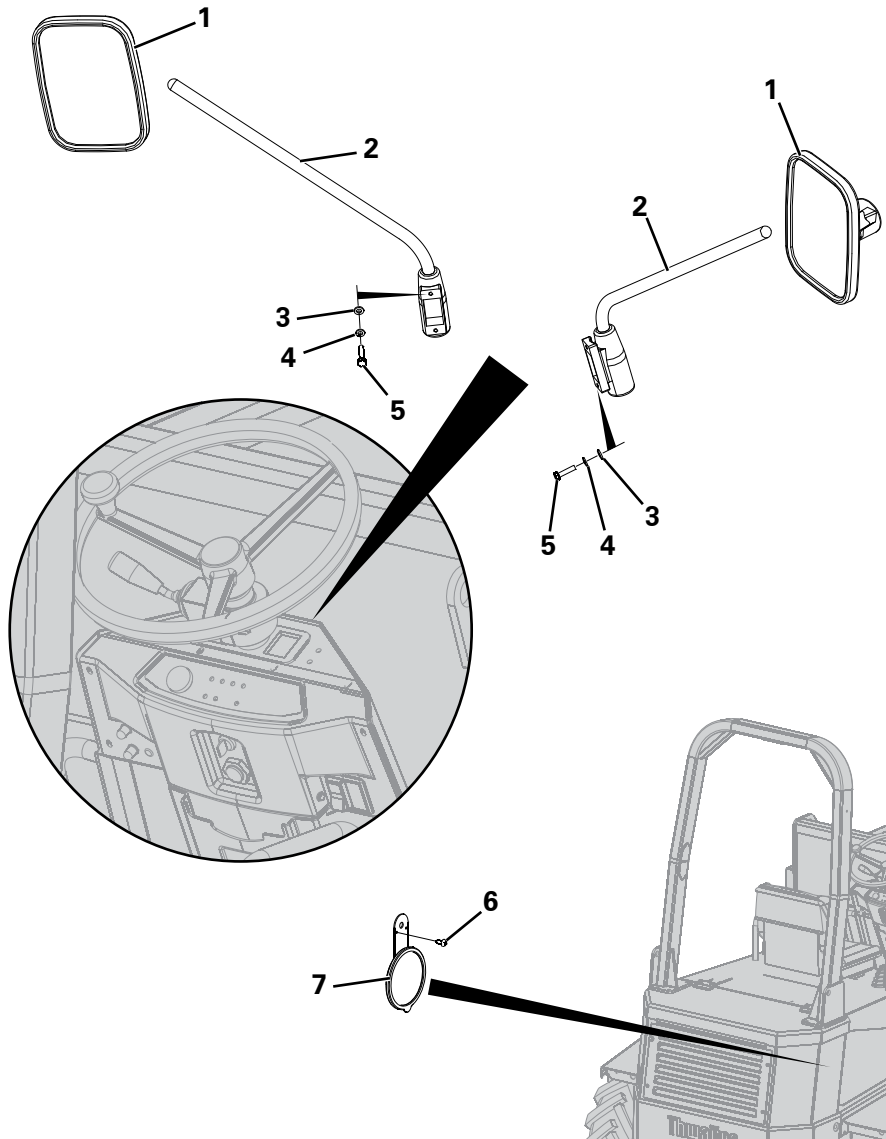

ROAD EQUIPMENT KIT

Item	Part No.	Description	Qty	U/M
1	T102839	MIRROR HEAD	2.0	EA
2	T102838	ARM FOR WING MIRROR	2.0	EA
3	T6668	HEAVY DUTY WASHER	4.0	EA
4	T14837	SPRING WASHER	4.0	EA
5	T10917	SET SCREW	4.0	EA
6	T10666	POSIDRIVE SELF TAPPER	2.0	EA
7	T9735	LICENCE HOLDER	1.0	EA