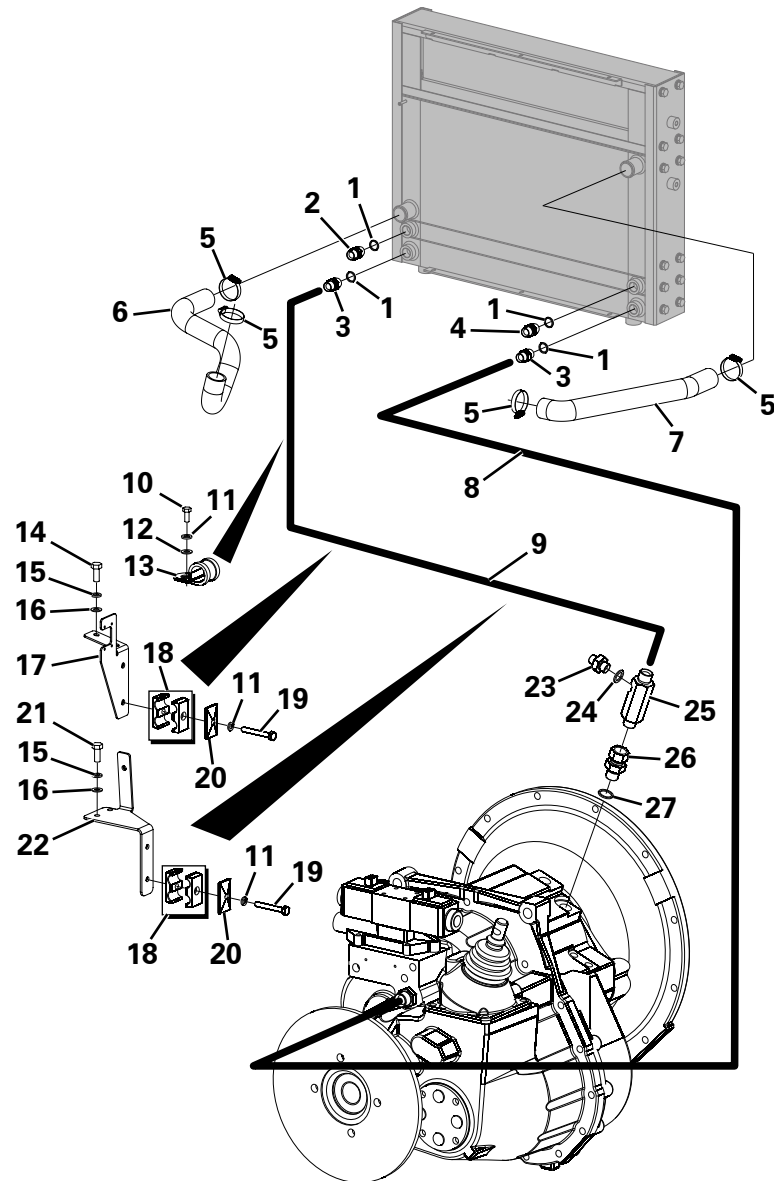

RADIATOR HOSES

Item	Part No.	Description	Qty	U/M
1	T5594	DOWTY WASHER	4.0	EA
2	T8014	ADAPTOR	1.0	EA
3	T15234	ADAPTOR	2.0	EA
4	T5593	ADAPTOR	1.0	EA
5	T105353	JUBILEE CLIP	4.0	EA
6	T104314	BOTTOM RADIATOR HOSE	1.0	EA
7	T104313	TOP RADIATOR HOSE	1.0	EA
8	T104465	HYD HOSE	1.0	EA
9	T104464	HYD HOSE	1.0	EA
10	T7465	SET SCREW	1.0	EA
11	T12972	SPRING WASHER	3.0	EA
12	T12973	WASHER PLAIN	1.0	EA
13	T9914	P CLIP	1.0	EA
14	T9157	SET SCREW	2.0	EA
15	T13362	SPRING WASHER	4.0	EA
16	T15819	WASHER PLAIN	4.0	EA
17	T104414	REAR TRANS. PIPE BRACKET	1.0	EA
18	T104556	PIPE CLAMP	2.0	EA
19	T17157	BOLT	2.0	EA
20	T101901	COVER PLATE	2.0	EA
21	T7466	SET SCREW	2.0	EA
22	T104415	FRONT TRANS. PIPE BRACKET	1.0	EA
23	T50531	TRANS. OIL TEMP. SWITCH	1.0	EA
24	T5637	DOWTY WASHER	1.0	EA
25	T104489	GEARBOX TEMP. SENSOR FITTING	1.0	EA
26	T13791	ADAPTOR	1.0	EA
27	T5596	DOWTY WASHER	1.0	EA