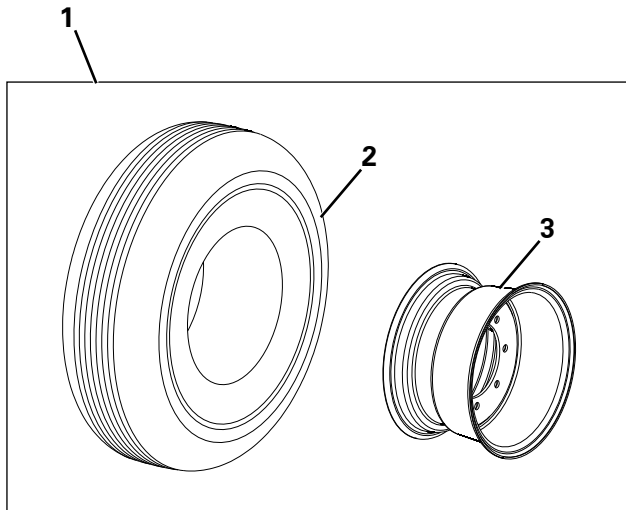

SAND TYRES

Item	Part No.	Description	Qty	U/M
1	T102594	WHEEL ASSEMBLY (SAND)	4.0	EA
2	T102235	SAND TYRE	1.0	EA
3	T102372	WHEEL RIM	1.0	EA