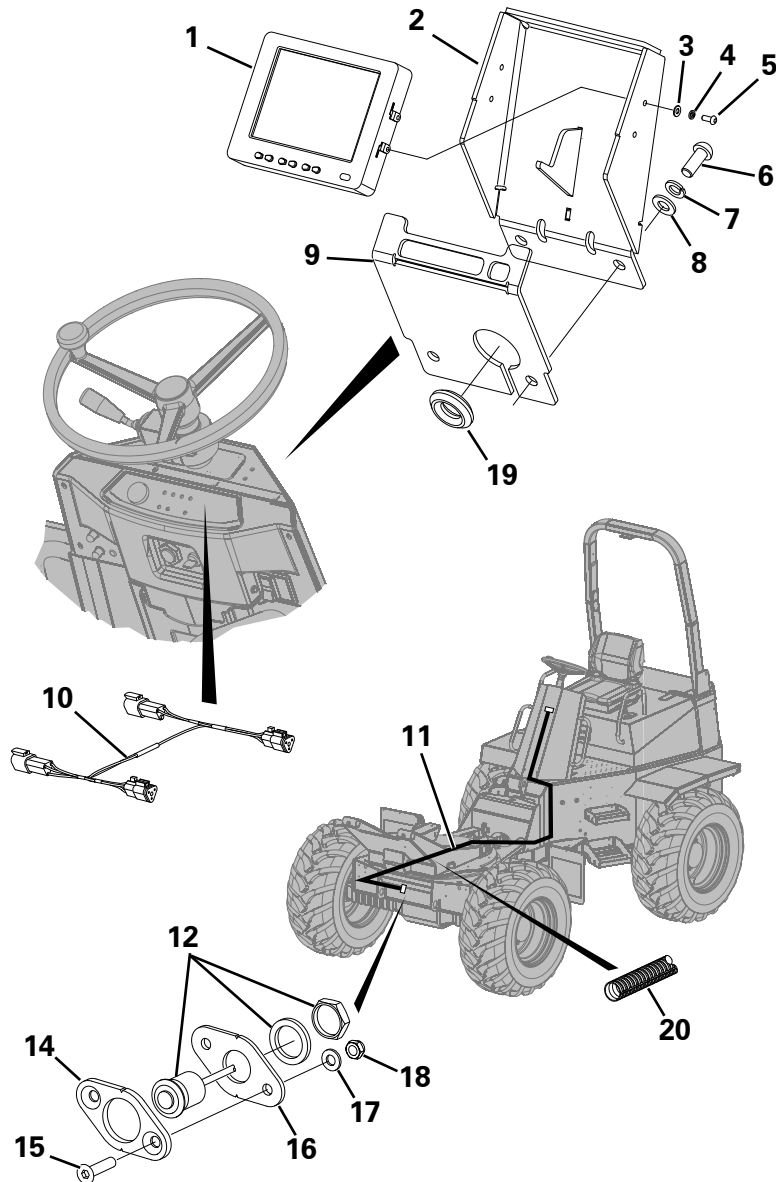

FRONT FACING CAMERA & MONITOR

Item	Part No.	Description	Qty	U/M
* 1	T105992	MONITOR	1.0	EA
* 2	T106105	MONITOR BRACKET	1.0	EA
* 3	T16956	WASHER	4.0	EA
* 4	T19582	SPRING WASHER	4.0	EA
* 5	T104690	DOME HEAD SOCKET SCREW	4.0	EA
* 6	T104689	PIN HEAD SOCKET SCREW	2.0	EA
* 7	T13362	SPRING WASHER	2.0	EA
* 8	T15819	WASHER	2.0	EA
* 9	T106104	MONITOR PROTECTOR	1.0	EA
* 10	T105996	CAMERA LINK HARNESS	1.0	EA
* 11	T105994	CAMERA CABLE 5M	1.0	EA
* 12	T105993	CAMERA "BULLET" STYLE	1.0	EA
* 14	T106110	CAMERA MOUNT TOP PLATE	1.0	EA
* 15	T17070	SOCKET C.SUNK HD SCREW	2.0	EA
* 16	T106109	CAMERA MOUNT BASE PLATE	1.0	EA
* 17	T12973	WASHER	2.0	EA
* 18	T19007	STOVER NUT	2.0	EA
* 19	T9538	GROMMET	1.0	EA
* 20	M1077	CABLE CONDUIT - SPLIT	A/R	EA