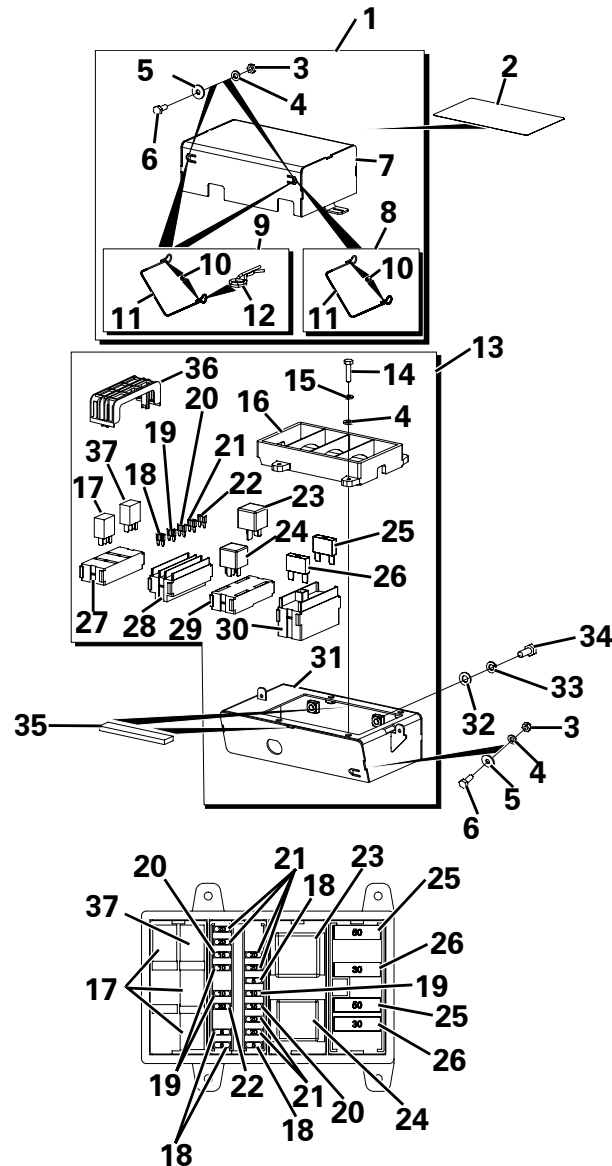

FUSE BOX

Item	Part No.	Description	Qty	U/M
1	T104649	FUSE BOX COVER ASSEMBLY	1.0	EA
2	T104620	DECAL FUSE LAYOUT	1.0	EA
3	T16481	NYLOC NUT	3.0	EA
4	T13911	WASHER	7.0	EA
5	T15830	HEAVY DUTY WASHER	3.0	EA
6	T10917	SET SCREW	3.0	EA
7	T104553	FUSE BOX COVER ASSEMBLY	1.0	EA
8	T104628	RETAINING CABLE ASSEMBLY	1.0	EA
9	T103580	R-CLIP CABLE ASSEMBLY	2.0	EA
10	T103233	COPPER SLEEVE	6.0	EA
11	T103188	PIN RETAINING CABLE	3.0	EA
12	T103722	DOUBLE COIL R-CLIP	2.0	EA
13		Part of ITEM 7 on VEHICLE HARNESS page		EA
14	T16477	SET SCREW	4.0	EA
15	T14837	SPRING WASHER	4.0	EA
16	T54362	FUSE BOX FRAME	1.0	EA
17	T54368	RELAY	3.0	EA
18	T54363	FUSE 5AMP	4.0	EA
19	T54364	FUSE 10AMP	3.0	EA
20	T54365	FUSE 15AMP	2.0	EA
21	T54366	FUSE 20AMP	6.0	EA
22	T54367	FUSE 30AMP	1.0	EA
* 23	T104872	POWER RELAY	1.0	EA
24	T101129	RELAY	1.0	EA
25	T102126	MAXI FUSE 50A	2.0	EA
26	T101450	MAXI FUSE 30A	2.0	EA
27	T54369	RELAY MODUALE	1.0	EA
28	T54370	MINI FUSE MODULE	1.0	EA
29	T54372	POWER RELAY MODULE	1.0	EA
30	T54371	MAXI FUSE MODULE	1.0	EA
* 31	T105676	FUSE BOX MOUNT	1.0	EA
32	T12973	WASHER	2.0	EA
33	T12972	SPRING WASHER	2.0	EA
34	T7465	SET SCREW	2.0	EA
35	T52660	FOAM STRIP	1.0	EA
36	T104708	RETAINING CLIP	1.0	EA
37	T106535	RELAY - FUEL PUMP (ORANGE - NEW TYPE)	1.0	EA