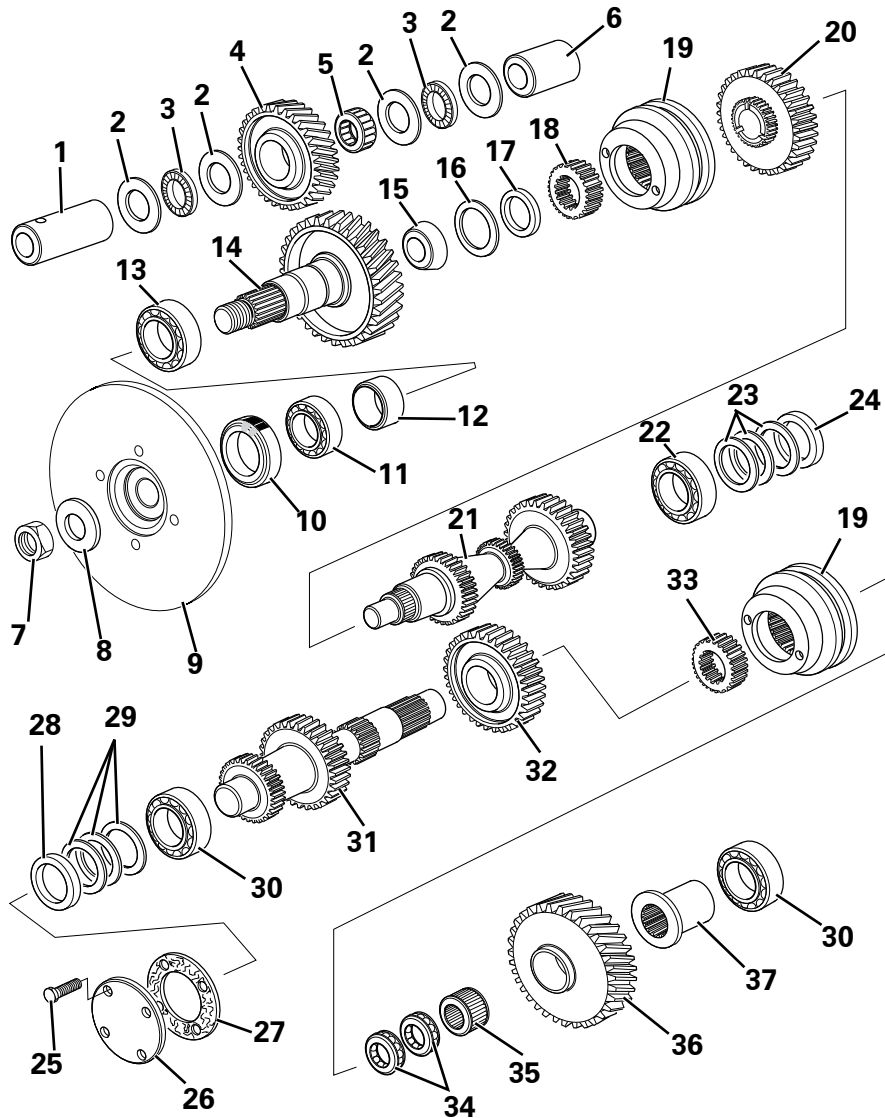

TRANSMISSION INTERNAL

Item	Part No.	Description	Qty	U/M
25	T50517	BOLT	4.0	EA
26	T52202	END COVER	1.0	EA
27	T51947	GASKET	1.0	EA
28	T51689	SPACER	1.0	EA
29	T51690	SHIM KIT	1.0	EA
30	T51688	TAPER ROLLER BEARING	2.0	EA
31	T54229	LAYSHAFT	1.0	EA
32	T54230	GEAR	1.0	EA
33	T2545	SLEEVE	1.0	EA
34	T2543	BEARING	2.0	EA
35	T2542	BEARING	1.0	EA
36	T2544	GEAR	1.0	EA
37	T2541	SPACER	1.0	EA