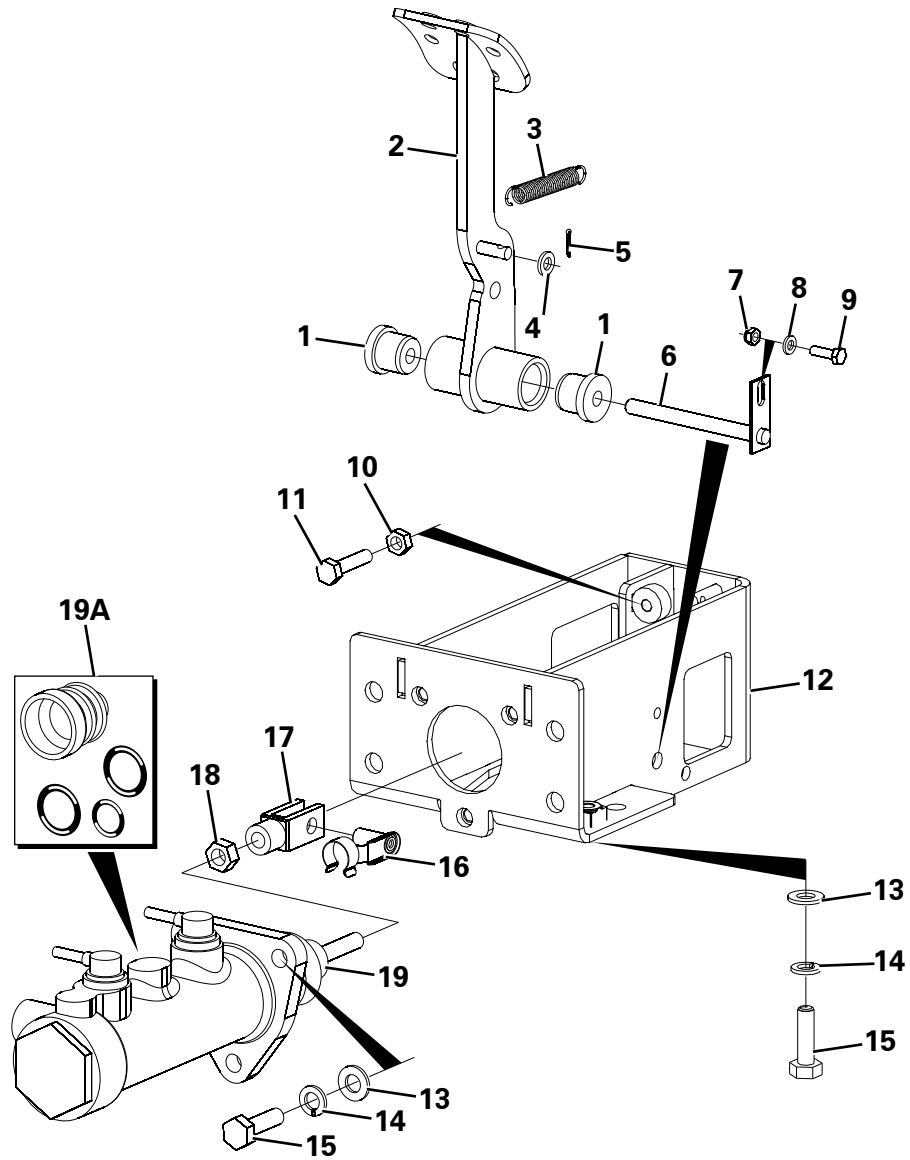

BRAKE PEDAL ASSEMBLY

Item	Part No.	Description	Qty	U/M
1	T100110	BUSH	2.0	EA
2	T102416	BRAKE PEDAL	1.0	EA
3	T100318	BRAKE SPRING	1.0	EA
4	T12973	WASHER	1.0	EA
5	T102540	SPLIT PIN	1.0	EA
6	T100096	PEDAL SHAFT	1.0	EA
7	T16481	NYLOC NUT	1.0	EA
8	T13911	WASHER	1.0	EA
9	T16477	SET SCREW	1.0	EA
10	T9775	NUT	1.0	EA
11	T12694	SET SCREW	1.0	EA
12	T104479	BRAKE LEVER MTG BRKT	1.0	EA
13	T15819	WASHER	5.0	EA
14	T13362	SPRING WASHER	5.0	EA
15	T16505	SET SCREW	5.0	EA
16	T102374	SPRING CLEVIS PIN	1.0	EA
17	T102365	FORK END	1.0	EA
18	T19015	LOCK NUT	1.0	EA
19	T100410	MASTER CYLINDER	1.0	EA
19A	T52603	SEAL KIT	1.0	EA