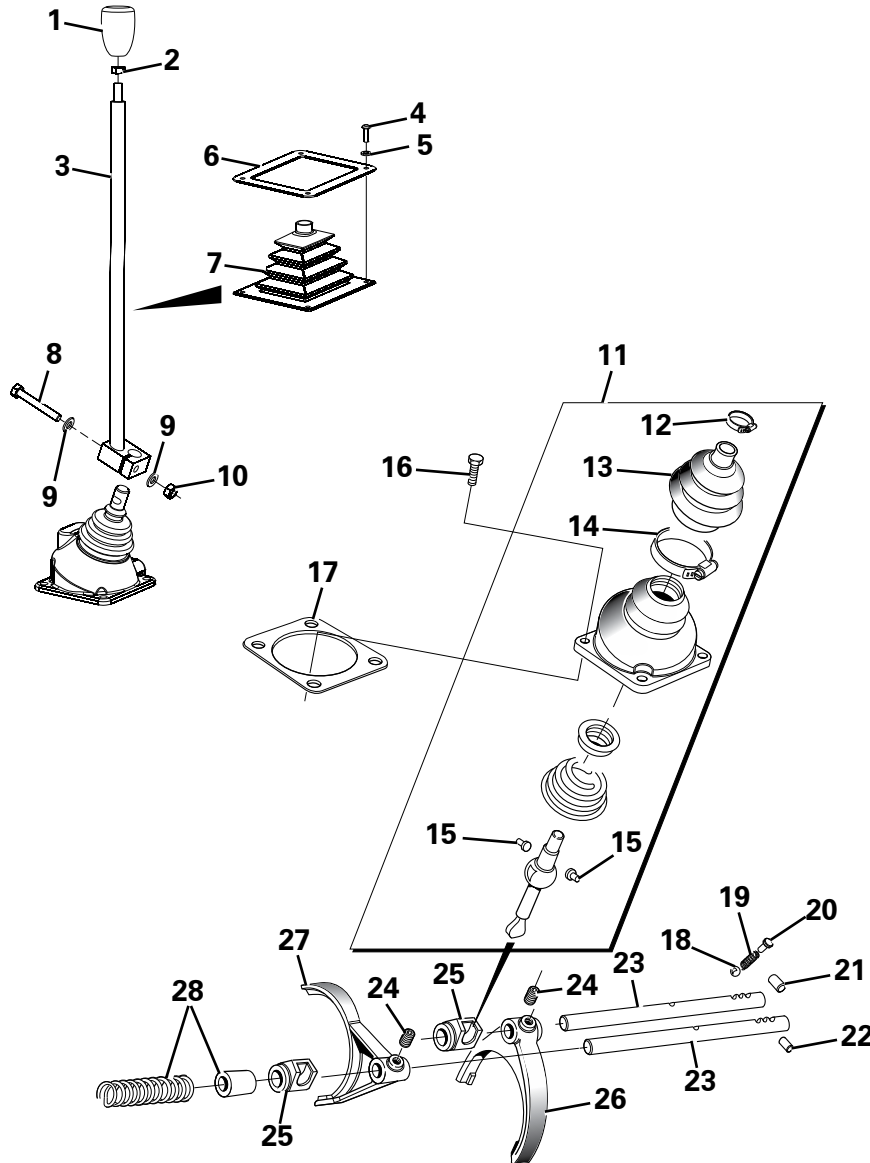

TRANSMISSION - GEAR CHANGE

Item	Part No.	Description	Qty	U/M
1	T3694	BLACK MOULDED KNOB	1.0	EA
2	T12509	NUT	1.0	EA
3	T100219	GEAR CHANGE LEVER	1.0	EA
4	T16492	PHILIPS PAN HEAD SCREW	4.0	EA
5	T15830	HD WASHER	4.0	EA
6	T100456	LEVER GAITER RETAINING PLATE	1.0	EA
7	T100288	GEAR LEVER GAITER	1.0	EA
8	T17963	BOLT	1.0	EA
9	T15819	WASHER	2.0	EA
10	T13064	STOVER NUT	1.0	EA
11	T2534	GEAR LEVER ASSEMBLY	1.0	EA
12	T2533	CLIP	1.0	EA
13	T2532	GAITER	1.0	EA
14	T2531	CLIP	1.0	EA
15	T50252	GEAR LEVER RETAINING PIN	2.0	EA
16	T52142	BOLT	4.0	EA
17	T50324	GASKET	1.0	EA
18	T2520	BALL	2.0	EA
19	T50388	DETENT SPRING	2.0	EA
20	T50505	DETENT PLUG	2.0	EA
21	T2522	ROLLER	1.0	EA
22	T50343	PLUG	1.0	EA
23	T54395	SELECTOR SHAFT	2.0	EA
24	T50506	SCREW	4.0	EA
25	T50327	SELECTOR BLOCK	2.0	EA
26	T50325	SELECTOR FORK	1.0	EA
27	T50328	SELECTOR FORK SPRING	1.0	EA
28	T52199	SPRING	1.0	EA