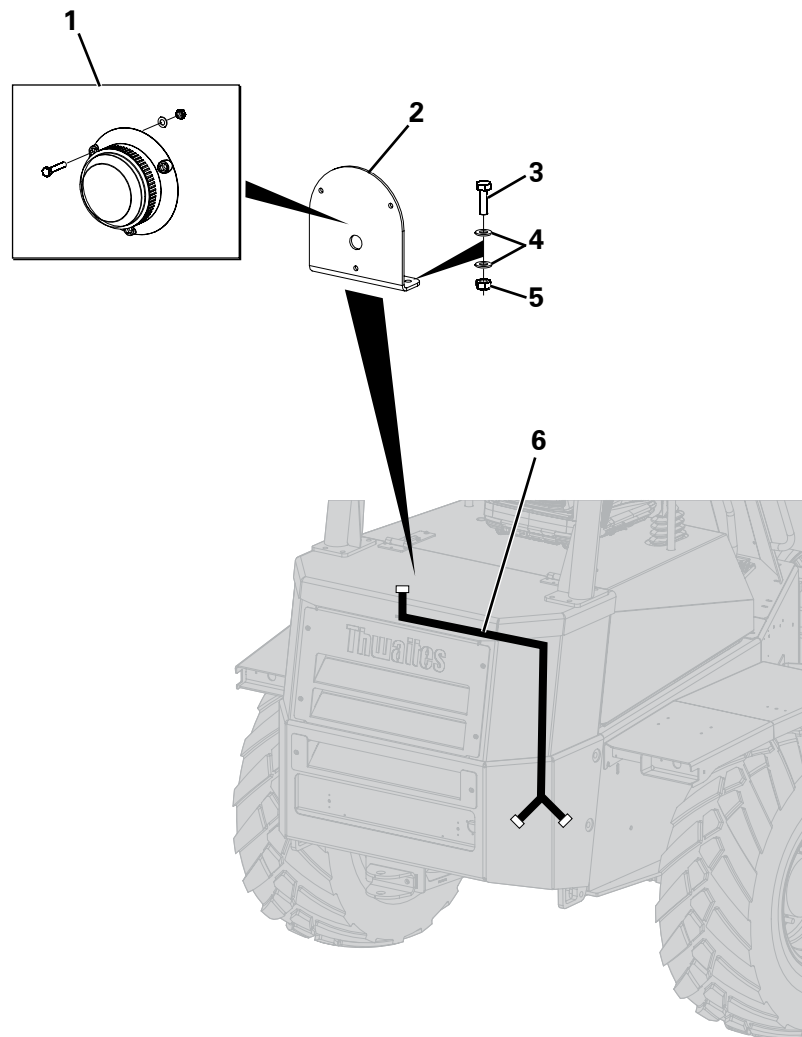

REVERSING STROBE

Item	Part No.	Description	Qty	U/M
1	T104165	REVERSING STROBE LIGHT - WHITE	1.0	EA
2	T104168	REVERSING LAMP MOUNTING PLATE	1.0	EA
3	T14152	BOLT	2.0	EA
4	T12973	WASHER	4.0	EA
5	T13157	NYLOC NUT	2.0	EA
6	T104178	REVERSING STROBE HARNESS	1.0	EA