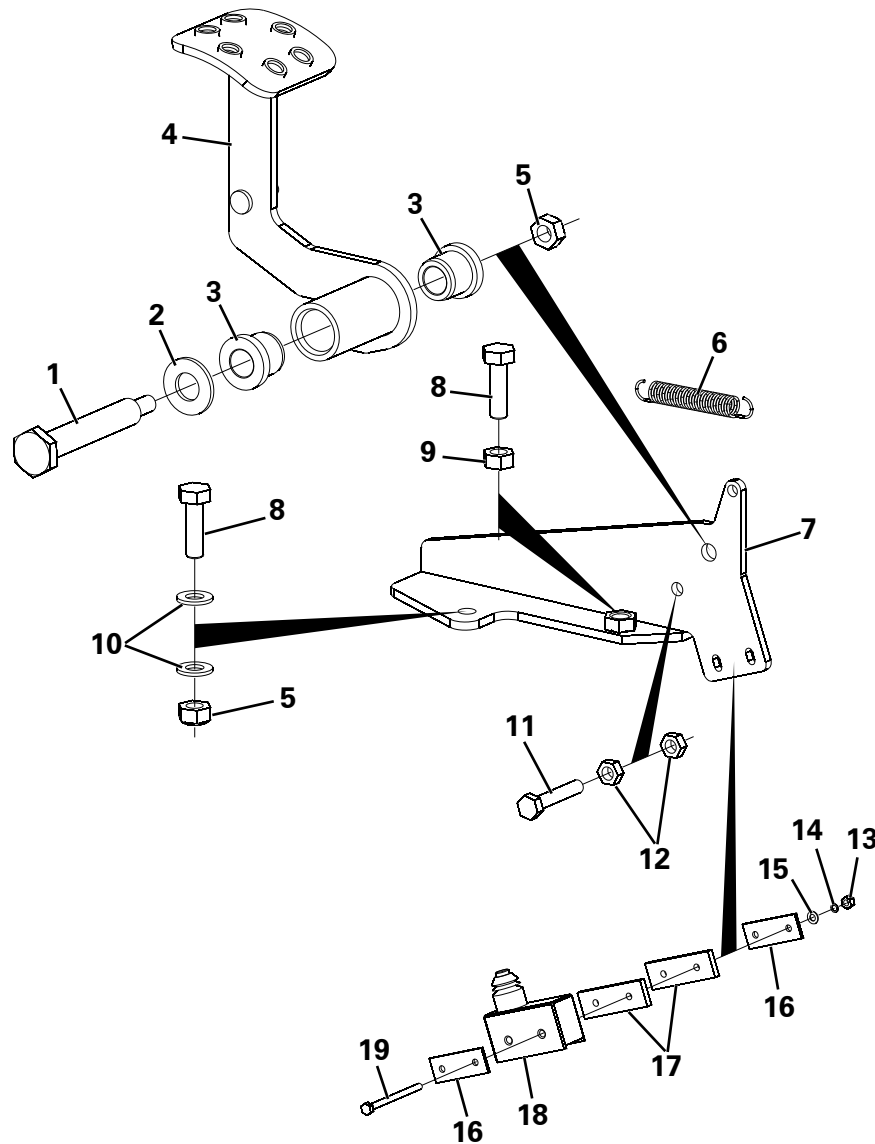

DUMP PEDAL ASSEMBLY

Item	Part No.	Description	Qty	U/M
1	T101775	PIVOT SHAFT	1.0	EA
2	T100867	WASHER	1.0	EA
3	T101776	BUSH	2.0	EA
4	T100094	DUMP VALVE PEDAL	1.0	EA
5	T13064	PHILIDAS NUT	3.0	EA
6	T100319	DUMP PEDAL SPRING	1.0	EA
7	T101854	DUMP PEDAL MTG BRKT	1.0	EA
8	T16505	SET SCREW	3.0	EA
9	T12509	NUT	1.0	EA
10	T15819	WASHER	4.0	EA
11	T12823	BOLT	1.0	EA
12	T9775	NUT	2.0	EA
13	T11447	NUT	2.0	EA
14	T11439	SPRING WASHER	2.0	EA
15	T11440	WASHER	2.0	EA
16	T13289	MICRO SWITCH BACKING PLATE	2.0	EA
17	T101186	MICROSWITCH SPACER	2.0	EA
* 18	T104659	MICRO SWITCH	1.0	EA
19	T17738	SET SCREW	2.0	EA