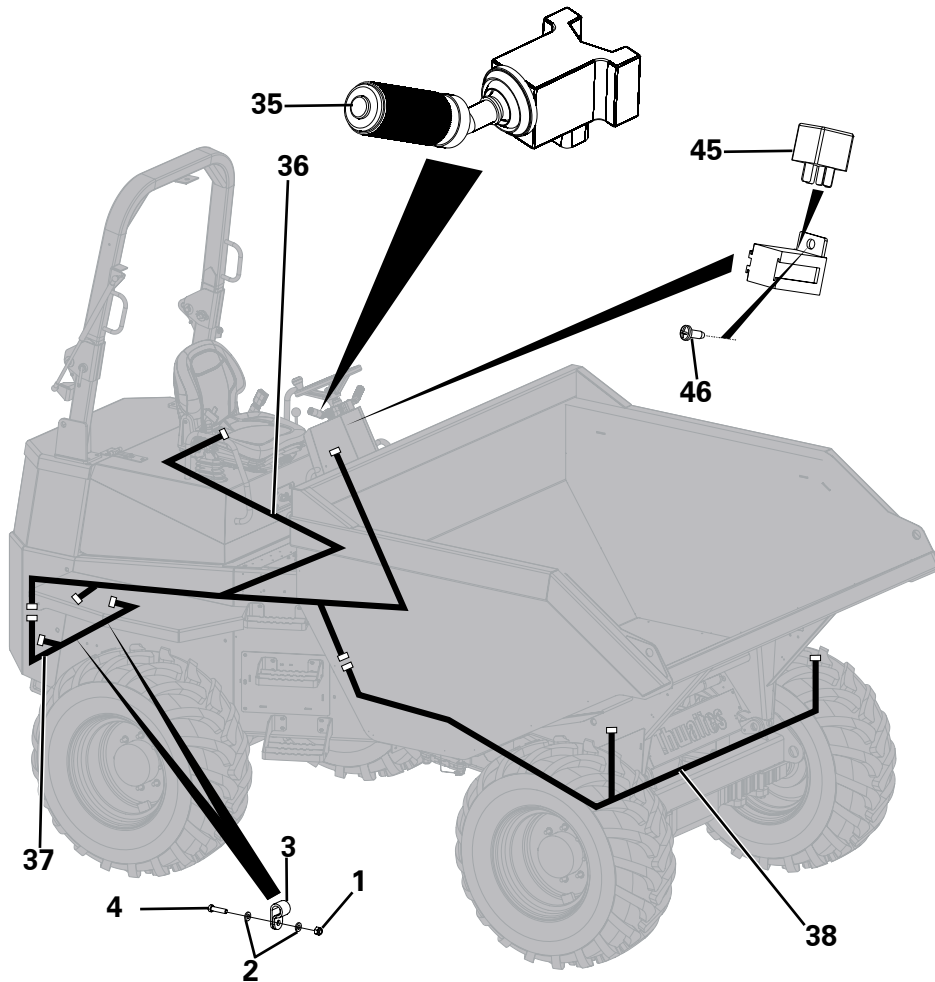

ROAD LIGHTS

Item	Part No.	Description	Qty	U/M
34	T12973	WASHER	2.0	EA
35	T104955	COLUMN SWITCH LIGHTS	1.0	EA
36		See VEHICLE HARNESS page		
37	T100252	NUMBER PLATE HARNESS	1.0	EA
38	T103111	FRONT LIGHTING HARNESS	1.0	EA
39	T104727	REAR LIGHT CLUSTER GUARD MOUNT - LH	1.0	EA
40	T104726	REAR LIGHT CLUSTER GUARD	2.0	EA
41	T104725	REAR LIGHT CLUSTER GUARD MOUNT - RH	1.0	EA
42	T13911	WASHER	4.0	EA
43	T14837	SPRING WASHER	4.0	EA
44	T10917	SET SCREW	4.0	EA
45	T101130	FLASHER UNIT	1.0	EA
46	T101134	SCREW	1.0	EA