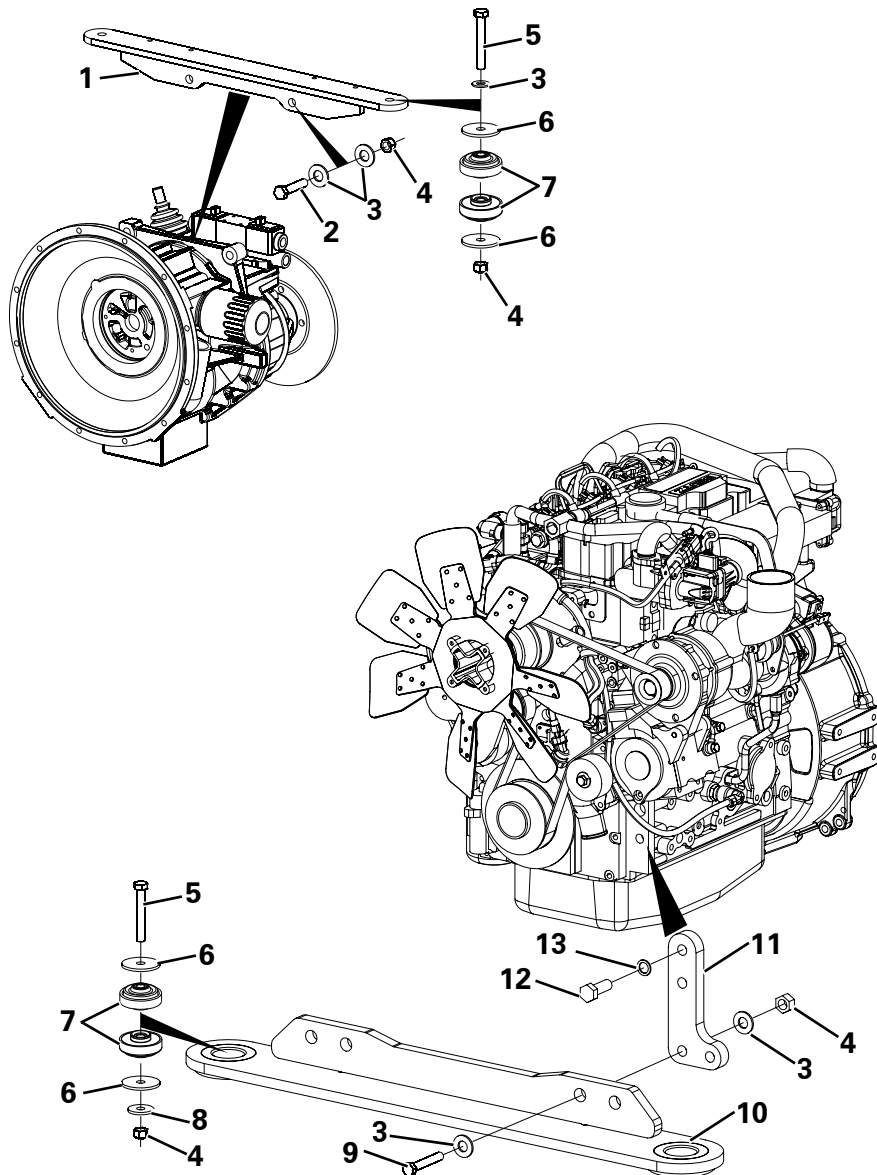

ENGINE AND GEARBOX MOUNTINGS

Item	Part No.	Description	Qty	U/M
1	T100114	GEARBOX MOUNTING	1.0	EA
2	T14908	BOLT	2.0	EA
3	T100867	WASHER	14.0	EA
4	T14910	PHILIDAS NUT	10.0	EA
5	T104348	BOLT	4.0	EA
6	T100303	PAD SPACER	8.0	EA
7	T104347	ENGINE MOUNTING	4.0	EA
8	T100815	HEAVY DUTY WASHER	2.0	EA
9	T15571	BOLT	4.0	EA
10	T104343	ENGINE MOUNTING	1.0	EA
11	T104342	SPACER BLOCK	2.0	EA
12	T100865	BOLT	4.0	EA
13	T20699	SCHNORR WASHER	4.0	EA