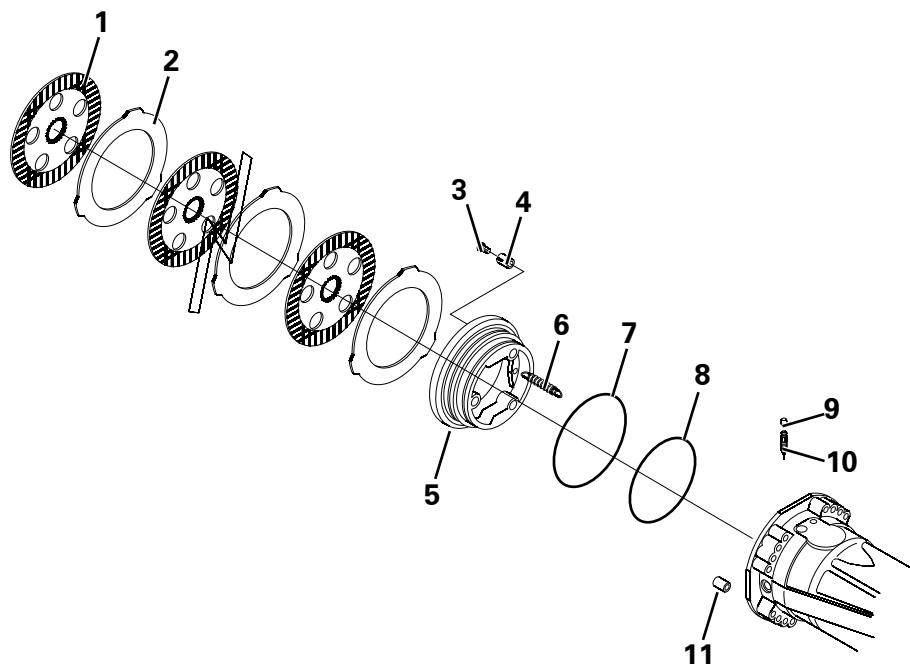

AXLE - BRAKES

Item	Part No.	Description	Qty	U/M
1	T53701	BRAKE DISC	8.0	EA
2	T53693	INTERMEDIATE BRAKE DISC	10.0	EA
3	T53700	ADJUSTING BOLT	6.0	EA
4	T53692	SPRING	6.0	EA
5	T53694	PISTON	2.0	EA
6	T53726	SPRING	6.0	EA
7	T54467	'O' RING	2.0	EA
8	T54468	'O' RING	2.0	EA
9	T53768	PLUG	2.0	EA
10	T53767	BLEEDING BOLT	2.0	EA
11	T53593	DOWEL	2.0	EA