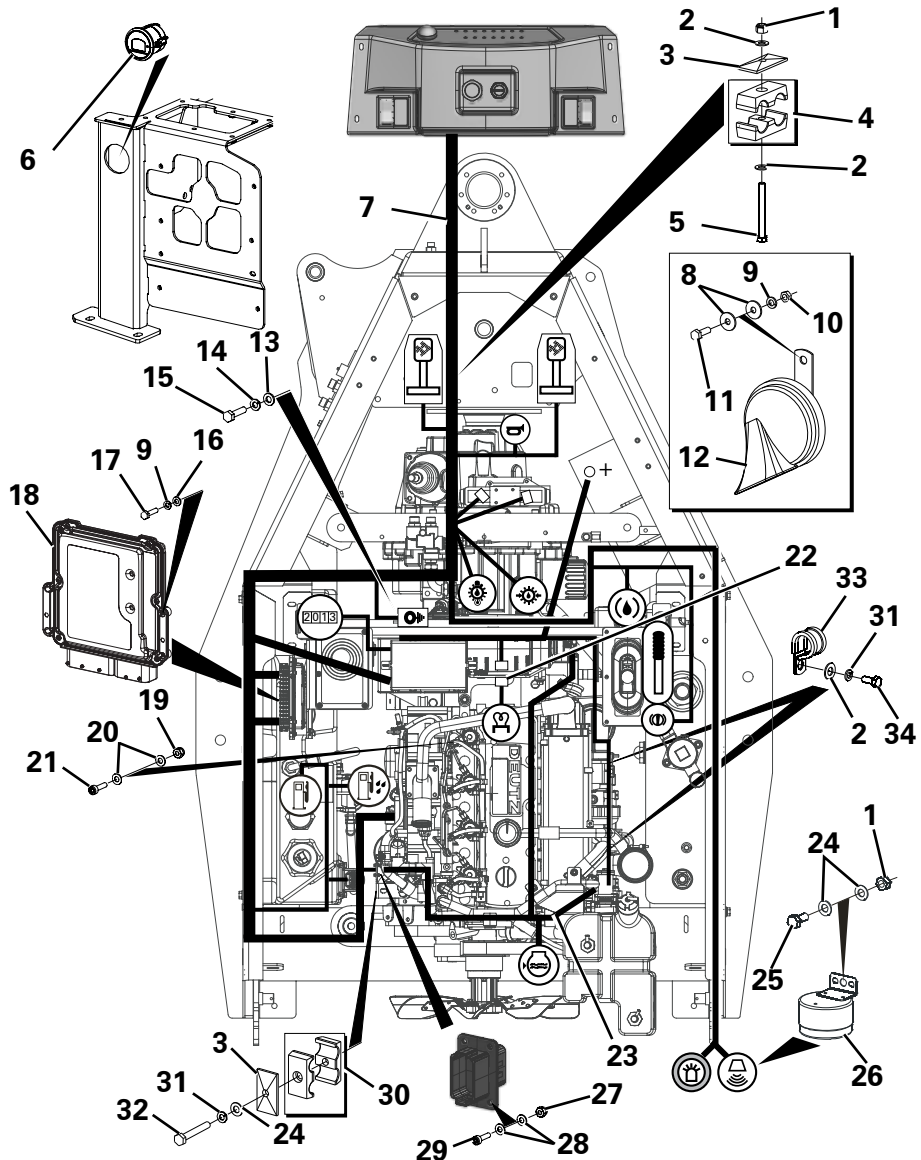

VEHICLE HARNESS

Item	Part No.	Description	Qty	U/M
21	T104534	SOCKET HEAD CAP SCREW	1.0	EA
22	T104613	GLOW PLUG CABLE	1.0	EA
23	T104612	ENGINE HARNESS	1.0	EA
24	T12973	WASHER	3.0	EA
25	T12694	SET SCREW	1.0	EA
26	T101887	REVERSE ALARM	1.0	EA
27	T19580	NYLOC NUT	4.0	EA
28	T20859	WASHER	4.0	EA
29	T104538	SOCKET HEAD CAP SCREW	4.0	EA
30	T104556	PIPE CLAMP	1.0	EA
31	T12972	SPRING WASHER	3.0	EA
32	T17157	BOLT	1.0	EA
33	T9914	P CLIP	2.0	EA
34	T7465	BOLT	2.0	EA