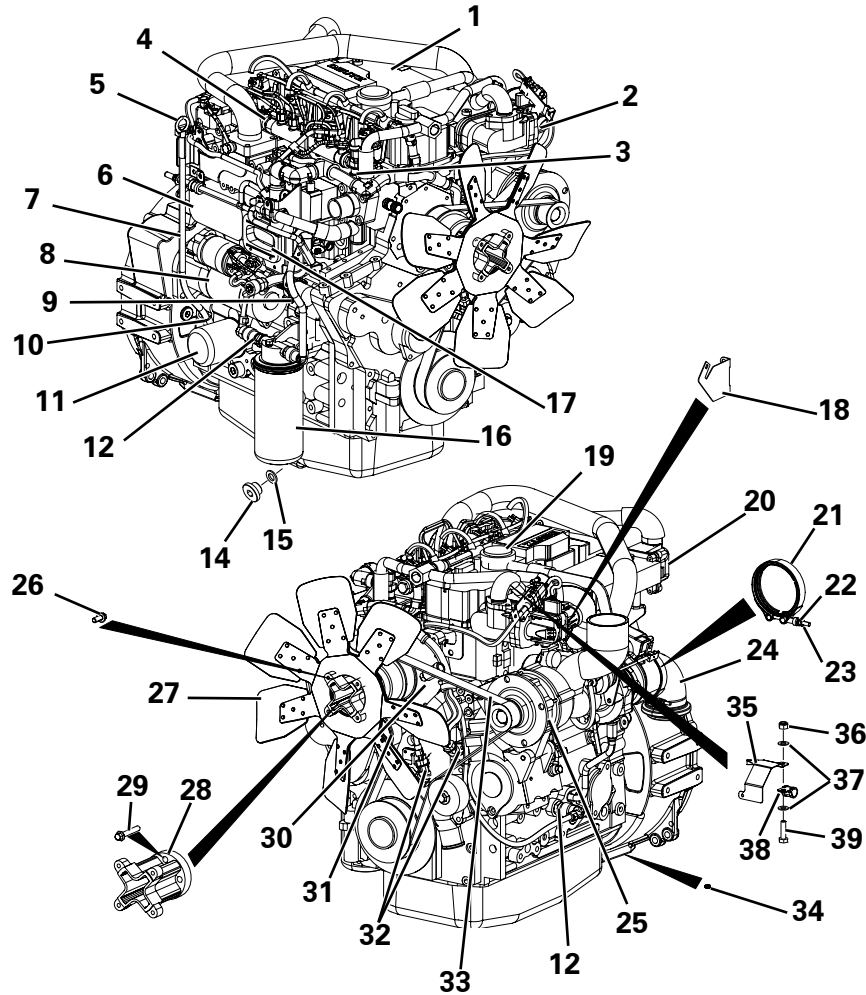

ENGINE & ACCESSORIES

Item	Part No.	Description	Qty	U/M
* 1	T105826	ENGINE	1.0	EA
2	T54353	EGR VALVE	1.0	EA
3	T54324	COOLANT TEMPERATURE TRANSMITTER	1.0	EA
4	T54381	RAIL PRESSURE SENSOR	1.0	EA
5	T54309	DIPSTICK	1.0	EA
6	T54351	ENGINE OIL COOLER	1.0	EA
7	T54350	DIPSTICK TUBE	1.0	EA
8	T54321	STARTER MOTOR	1.0	EA
9	T54393	RELAY - STARTER	1.0	EA
10	T54310	SEAL	1.0	EA
11	T54314	OIL FILTER	1.0	EA
12	T54316	FUEL / OIL PRESSURE SENSOR	2.0	EA
14	T54311	OIL PLUG	1.0	EA
15	T54312	WASHER	1.0	EA
16	T54315	FUEL FILTER ELEMENT	1.0	EA
17	T54383	CENTRAL PLUG	1.0	EA
* 18	T105946	ENGINE PLUG BRACKET	1.0	EA