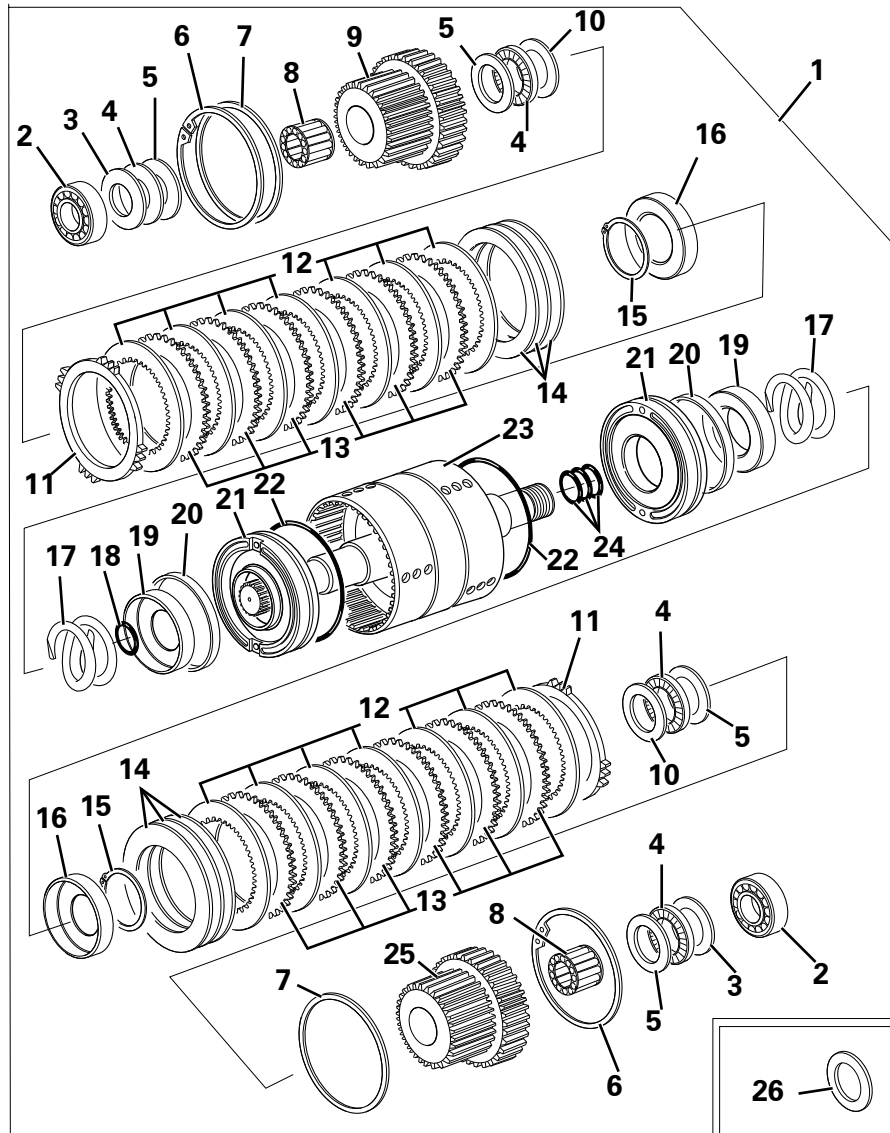

TRANSMISSION REVERSE UNIT

Item	Part No.	Description	Qty	U/M
1	T53956	REVERSER ASSY	1.0	EA
2	T51683	TAPER ROLLER BEARING	2.0	EA
3	T2514	THRUST WASHER	2.0	EA
4	T2513	THRUST BEARING	4.0	EA
5	T50319	THRUST WASHER	4.0	EA
6	T1709	CIRCLIP	2.0	EA
7	T50317	SHIM	A/R	EA
8	T2510	BEARING	2.0	EA
9	T1716	GEAR & PLATE ASSY	1.0	EA
10	T52152	THRUST WASHER	2.0	EA
11	T50318	PRESSURE PLATE	2.0	EA
12	T2503	FRICITION PLATE	12.0	EA
13	T1720	COUNTER PLATE	12.0	EA
14	T51951	DISC SPRING	6.0	EA
15	T52217	CIRCLIP	2.0	EA
16	T1723	SPRING RETAINER	2.0	EA
17	T1711	SPRING	2.0	EA
18	T1725	'O' RING	2.0	EA
19	T1722	OIL BAFFLE	2.0	EA
20	T50316	LINER	2.0	EA
21	T53957	PISTON	2.0	EA
22	T2498	O RING	2.0	EA
23	T52513	CLUTCH HOUSING	1.0	EA
24	T2516	SEAL RING	4.0	EA
25	T1715	GEAR & PLATE ASSY	1.0	EA
26	T51690	SHIM KIT	1.0	EA