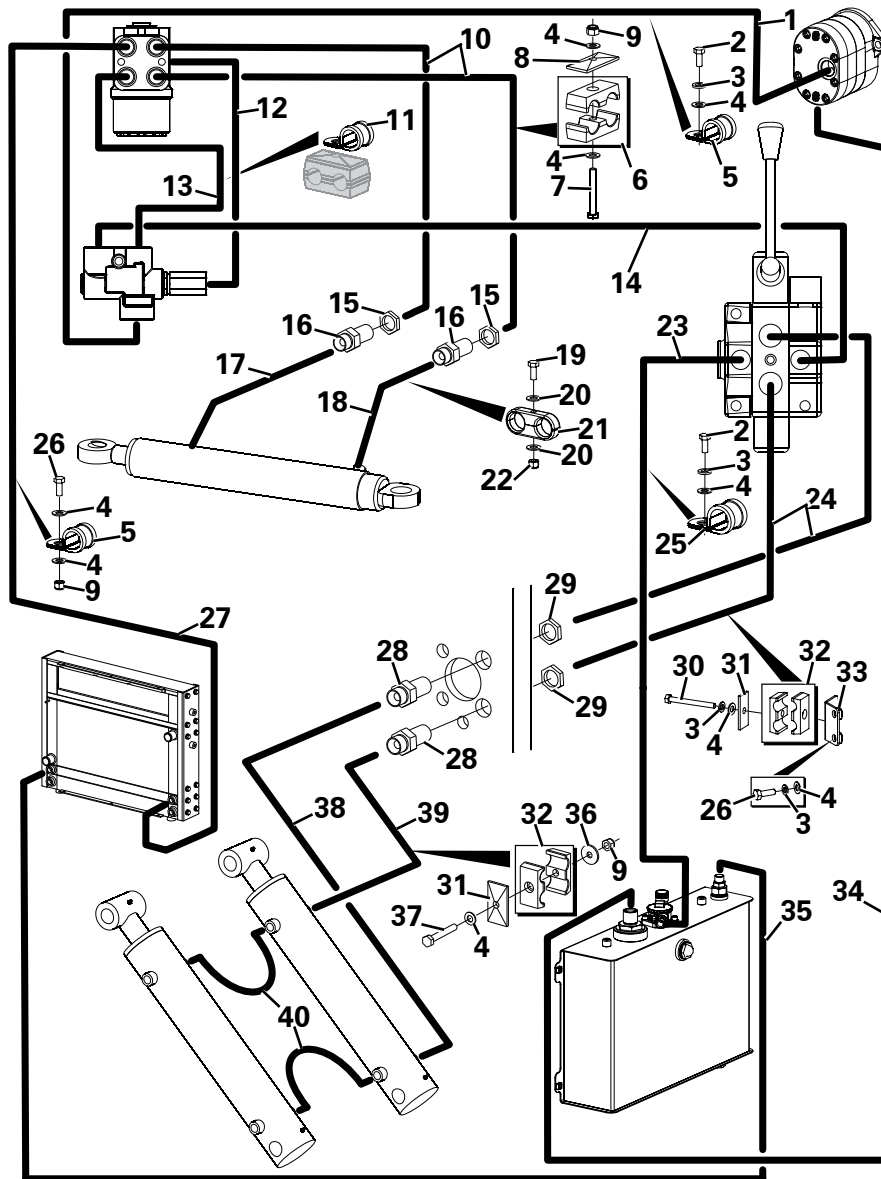

HYDRAULIC CIRCUIT

Item	Part No.	Description	Qty	U/M
	21	T104557 PIPE CLAMP	1.0	EA
	22	T16481 NUT	1.0	EA
	23	T104550 HOSE	1.0	EA
	24	T100181 HOSE	2.0	EA
	* 25	T101343 P CLIP	2.0	EA
	26	T12694 BOLT	2.0	EA
	27	T104462 HYD HOSE	1.0	EA
	28	T100392 ADAPTOR	2.0	EA
	29	T52552 LOCKNUT	2.0	EA
	30	T100353 BOLT	1.0	EA
	31	T102170 CLAMP COVER PLATE	1.0	EA
	32	T102406 CLAMP	1.0	EA
	33	T104526 PIPE SUPPORT BRACKET	1.0	EA
	34	T104458 SUCTION HOSE	1.0	EA
	35	T104463 HOSE	1.0	EA
	36	T9345 HEAVY DUTY WASHER	1.0	EA
	37	T17157 BOLT	1.0	EA
	38	T100192 HOSE	1.0	EA
	39	T100191 HOSE	1.0	EA
	40	T100193 HOSE	2.0	EA