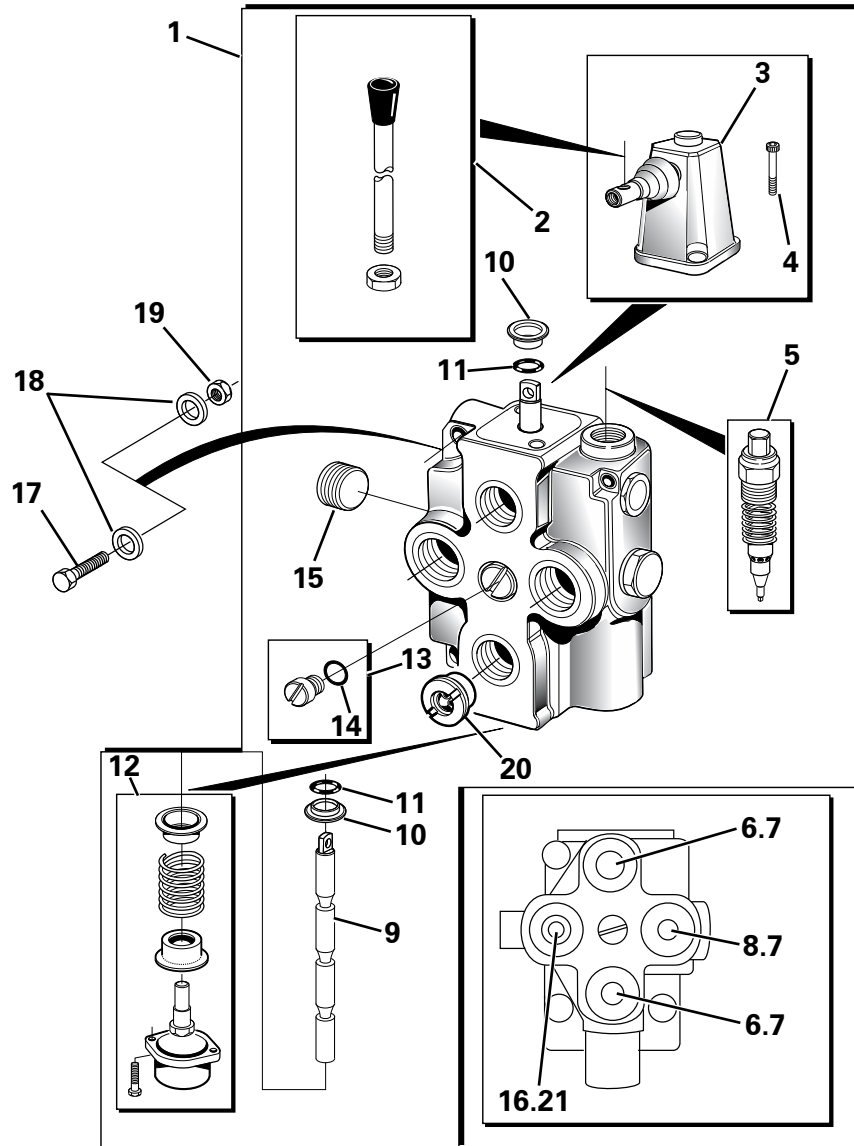

TIPPING VALVE ASSEMBLY

Item	Part No.	Description	Qty	U/M
1	T104482	TIPPING VALVE ASSY	1.0	EA
2	T53415	LEVER ASSEMBLY	1.0	EA
3	T52711	LEVER BASE	1.0	EA
4	T52712	SOCKET SCREW	2.0	EA
5	T52674	VALVE	1.0	EA
6	T52683	ADAPTOR	2.0	EA
7	T5596	HYDRAULIC SEAL	3.0	EA
8	T100465	ADAPTOR	1.0	EA
9	T52714	SPOOL	1.0	EA
10	T52713	FLANGED WASHER	2.0	EA
11	T52677	SEAL	2.0	EA
12	T52678	CAP ASSEMBLY	1.0	EA
13	T52715	CHECK VALVE ASSEMBLY	1.0	EA
14	T53416	SEAL	1.0	EA
15	T52682	PLUG	1.0	EA
16	T8014	ADAPTOR	1.0	EA
17	T16501	BOLT	3.0	EA
18	T15819	PLAIN WASHER	6.0	EA
19	T13064	NUT	3.0	EA
20	T100968	RESTRICTOR	1.0	EA
21	T5594	HYDRAULIC SEAL	1.0	EA